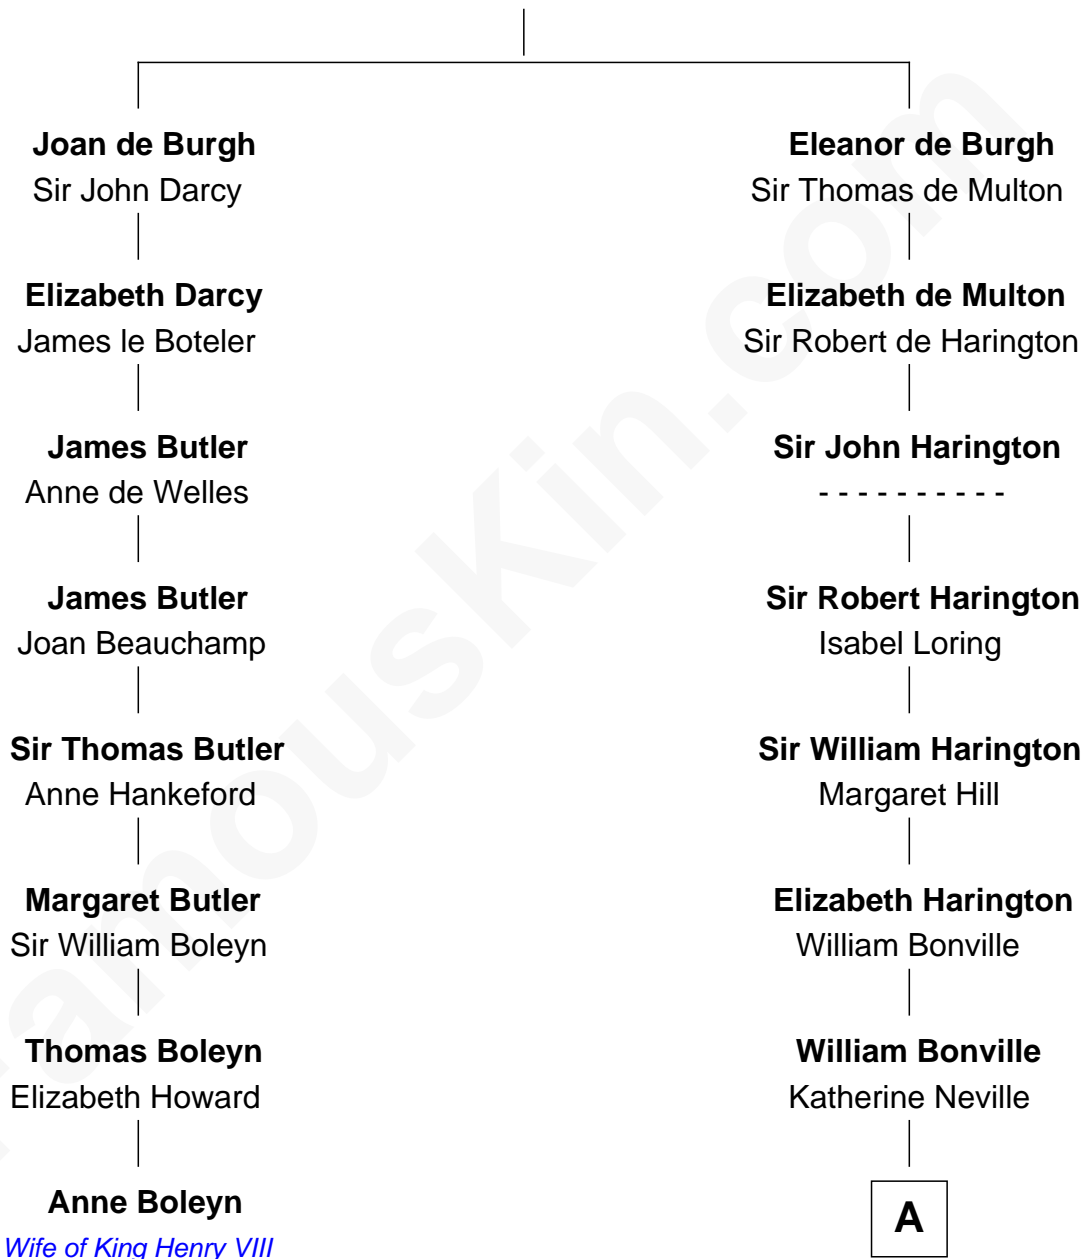

FamousKin.com Relationship Chart of

Anne Boleyn

2nd Wife of King Henry VIII

7th cousin 11 times removed of

Oliver Wendell Holmes, Sr.

American "Fireside" Poet

Sir Richard de Burgh

Margaret - - - - -

A

Cecily Bonville

Thomas Grey

Cecily Grey

Sir John Sutton

Sir Henry Dudley

----- Ashton

Probable

Roger Dudley

Susanna Thorne

Gov. Thomas Dudley

Dorothy York

Anne Dudley

Gov. Simon Bradstreet

Samuel Bradstreet

Mercy Tyng