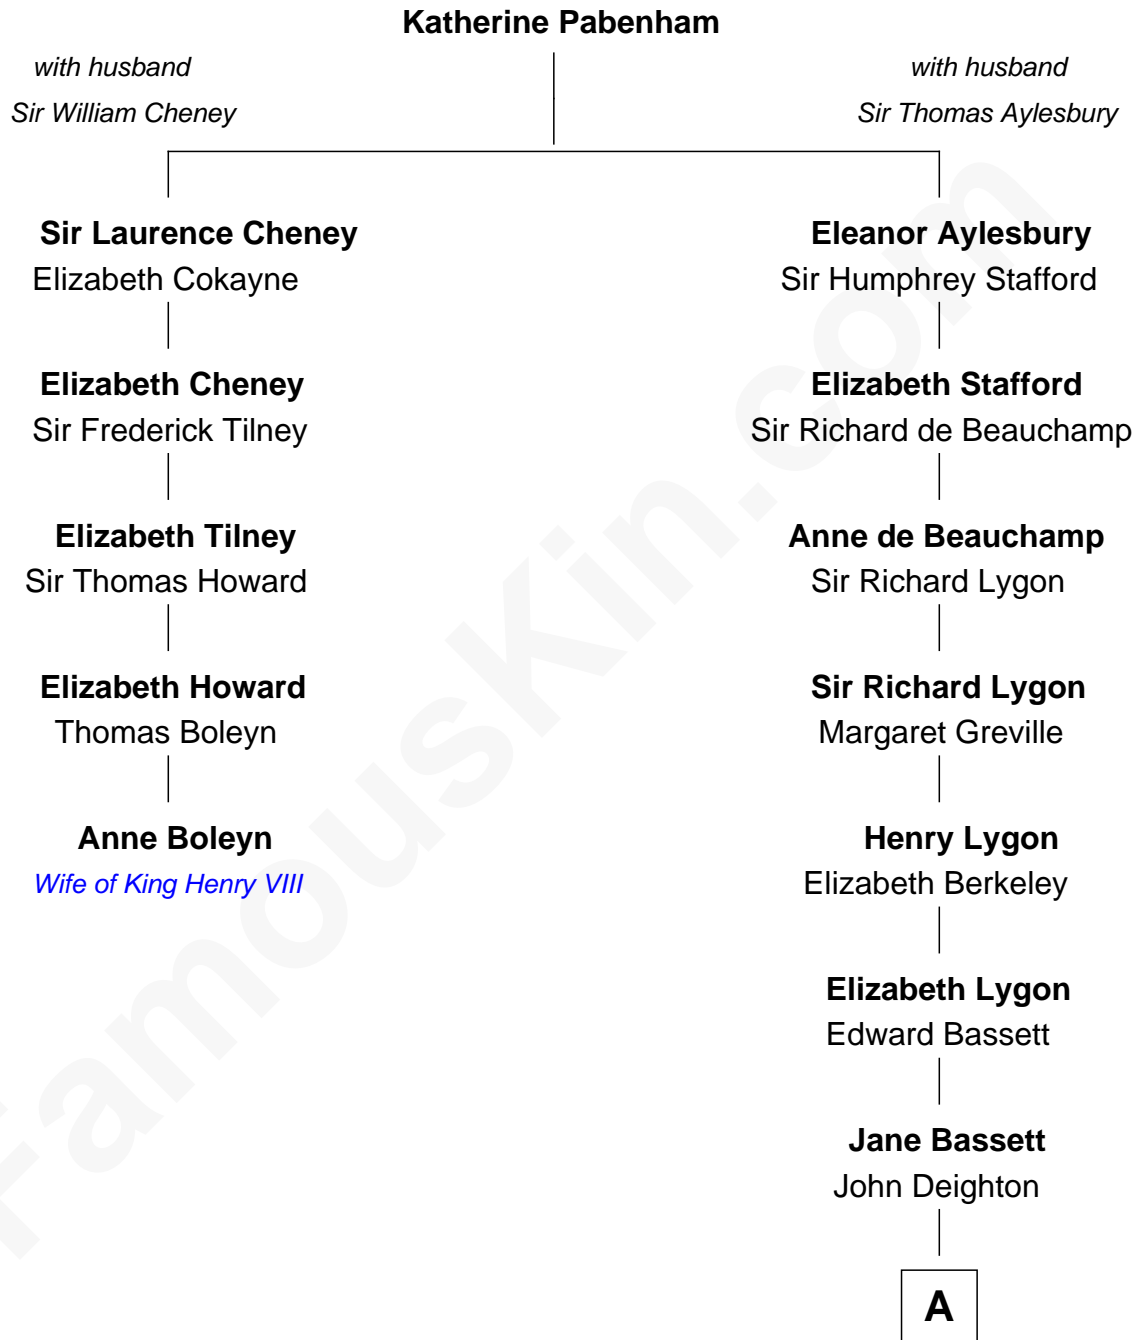

# FamousKin.com Relationship Chart of

**Anne Boleyn**

*2nd Wife of King Henry VIII*

4th cousin 12 times removed of

**Endicott Peabody**

*62nd Governor of Massachusetts*

**A**

**Katherine Deighton**  
Gov. Thomas Dudley

**Gov. Joseph Dudley**  
Rebecca Tyng

**Mary Dudley**  
Joseph Atkins

**Dudley Atkins**  
Sarah Kent

**Catherine Atkins**  
Samuel Eliot

**Mary Harrison Eliot**  
Edmund Dwight

**Mary Eliot Dwight**  
Dr. Samuel Parkman