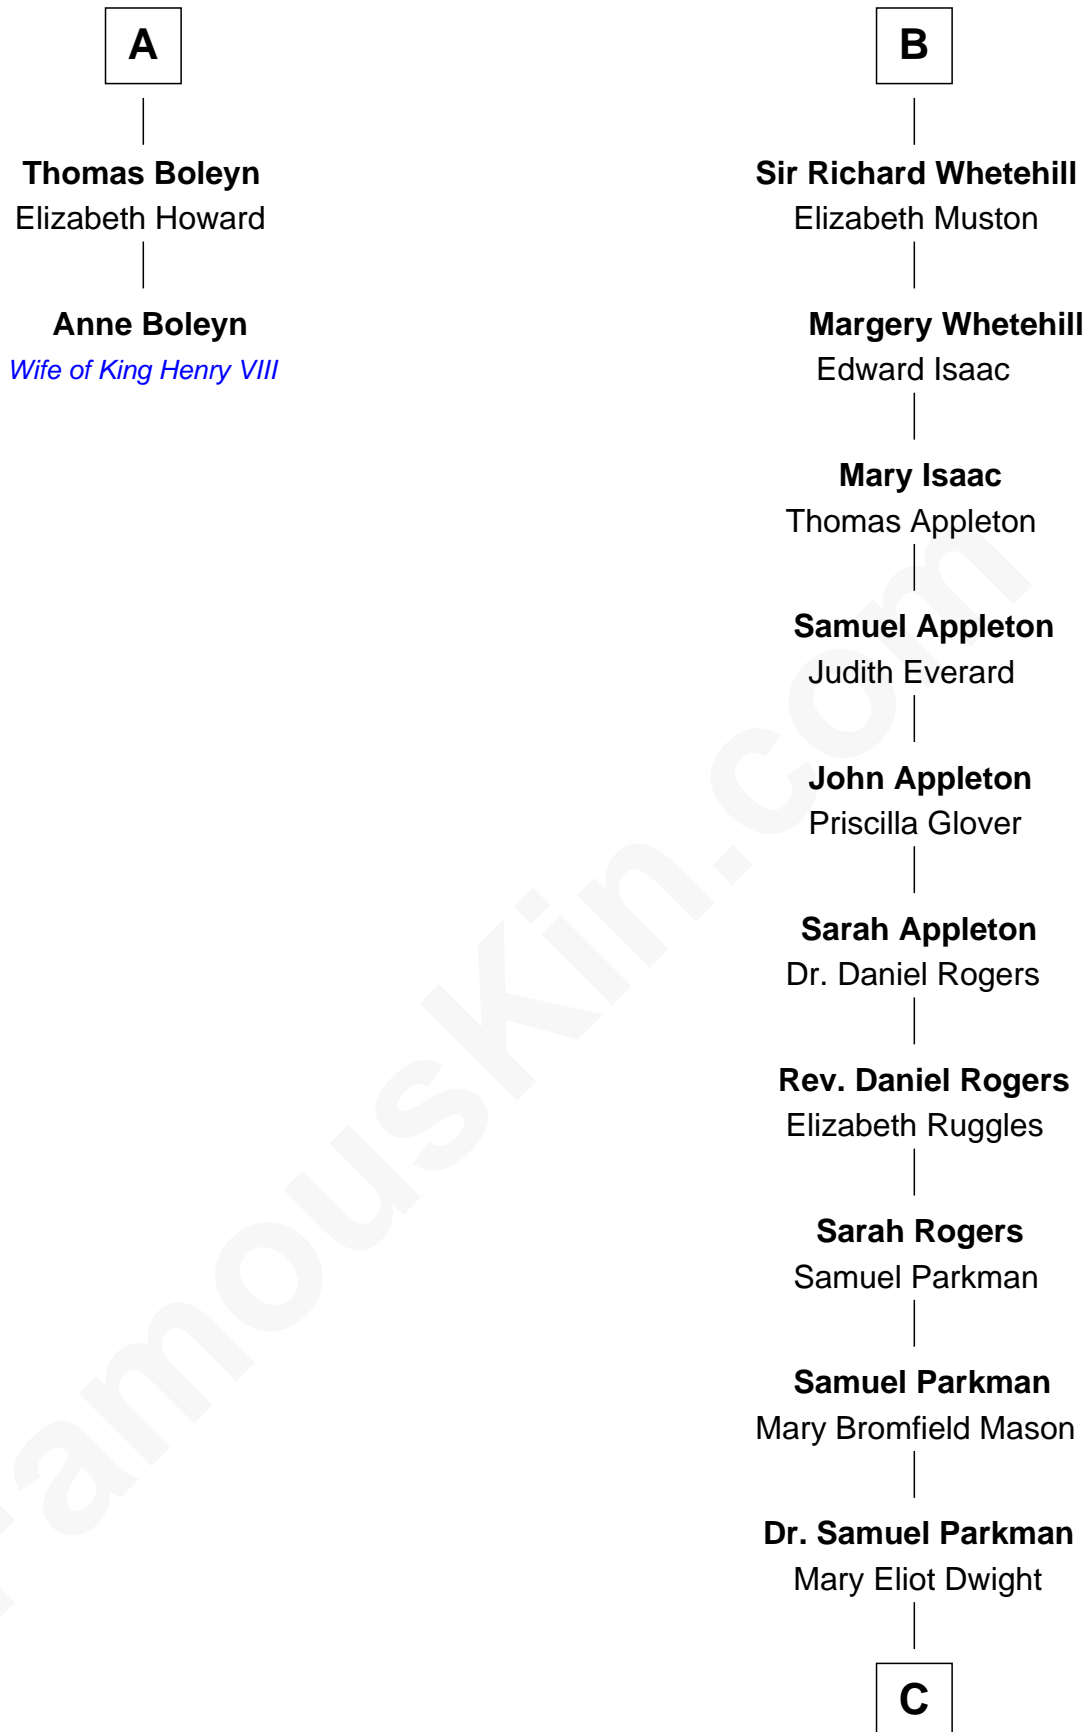

FamousKin.com Relationship Chart of

Anne Boleyn

2nd Wife of King Henry VIII

8th cousin 11 times removed of

Endicott Peabody

62nd Governor of Massachusetts

C

Henry Parkman

Mary Frances Parker

Mary Elizabeth Parkman

Rt. Rev. Malcolm Endicott Peabody

Endicott Peabody

62nd Governor of Massachusetts

FamousKin.com