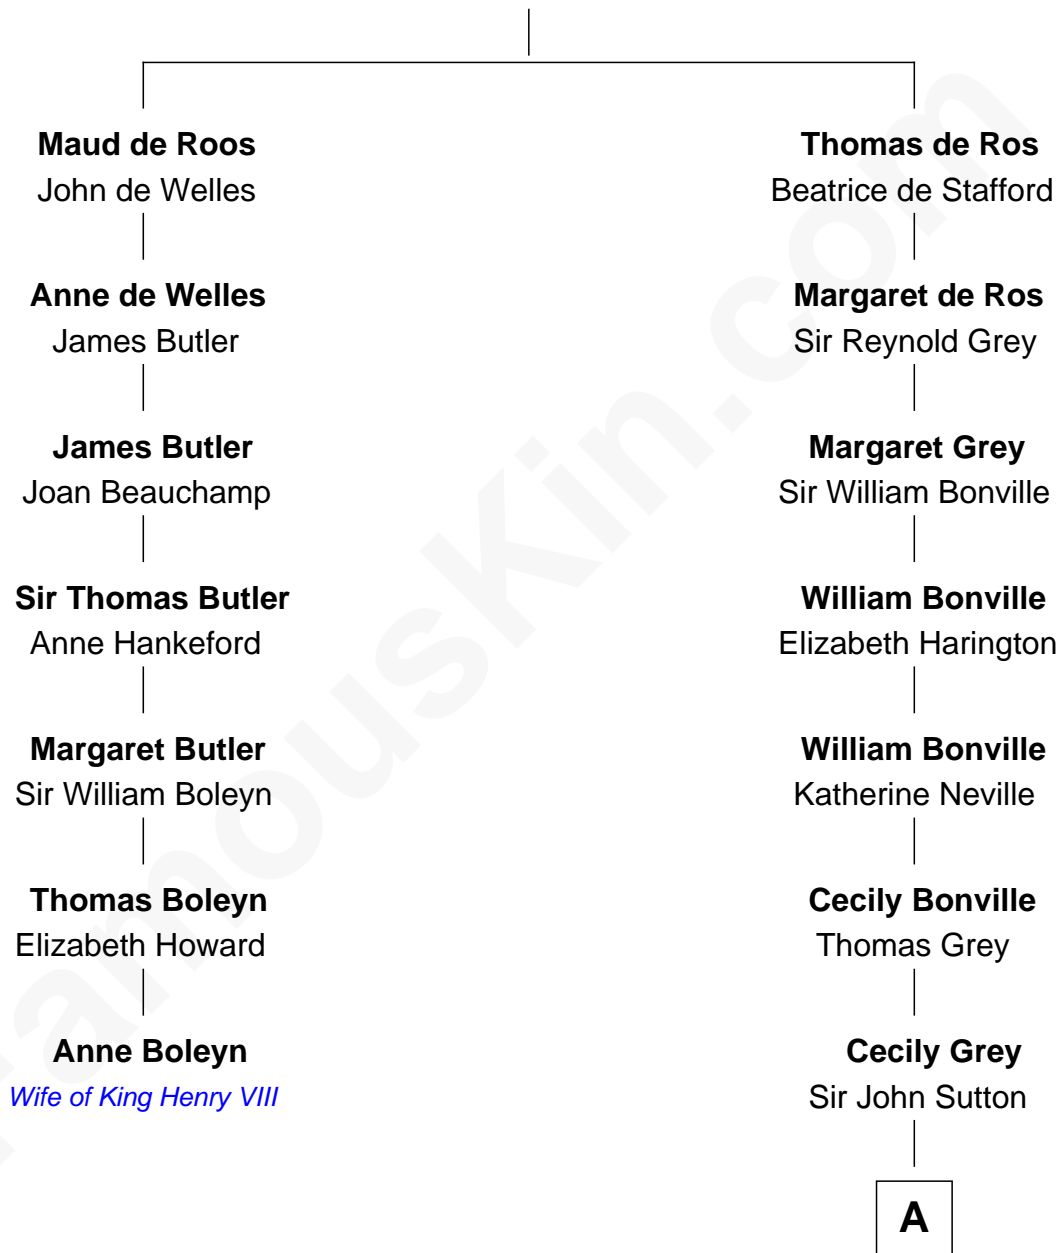

FamousKin.com Relationship Chart of

Anne Boleyn

2nd Wife of King Henry VIII

6th cousin 12 times removed of

Endicott Peabody

62nd Governor of Massachusetts

Sir William de Ros
Margery de Badlesmere

A

Sir Henry Dudley

----- Ashton

Probable

Roger Dudley

Susanna Thorne

Gov. Thomas Dudley

Katherine Deighton

Gov. Joseph Dudley