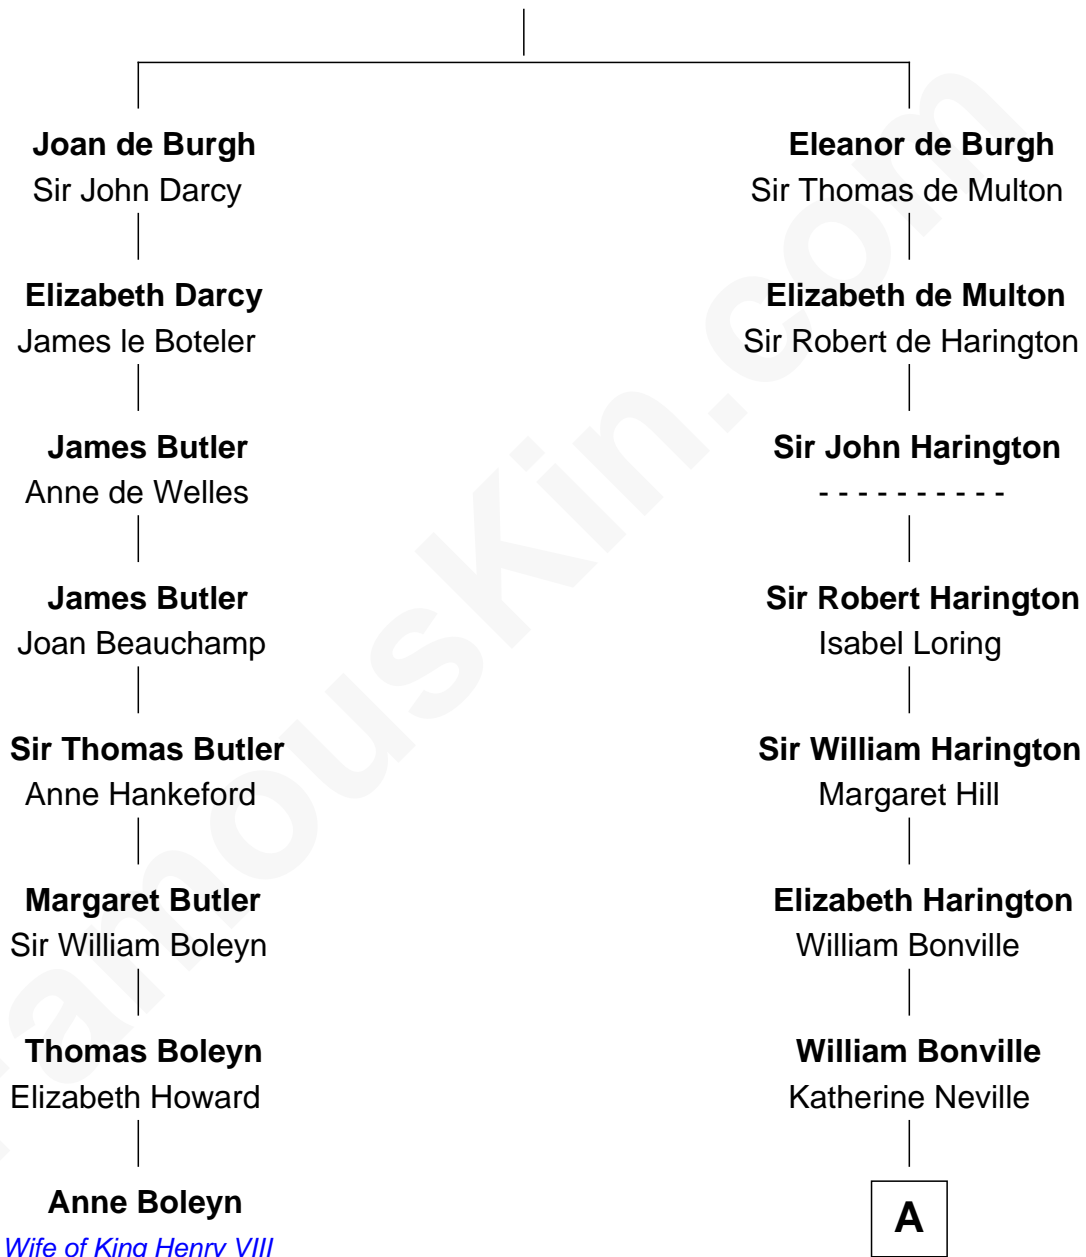

FamousKin.com Relationship Chart of

Anne Boleyn

2nd Wife of King Henry VIII

7th cousin 13 times removed of

Endicott Peabody

62nd Governor of Massachusetts

Sir Richard de Burgh

Margaret - - - - -

A

Cecily Bonville

Thomas Grey

Cecily Grey

Sir John Sutton

Sir Henry Dudley

----- Ashton

Probable

Roger Dudley

Susanna Thorne

Gov. Thomas Dudley

Katherine Deighton

Gov. Joseph Dudley

Rebecca Tyng

Mary Dudley

Joseph Atkins