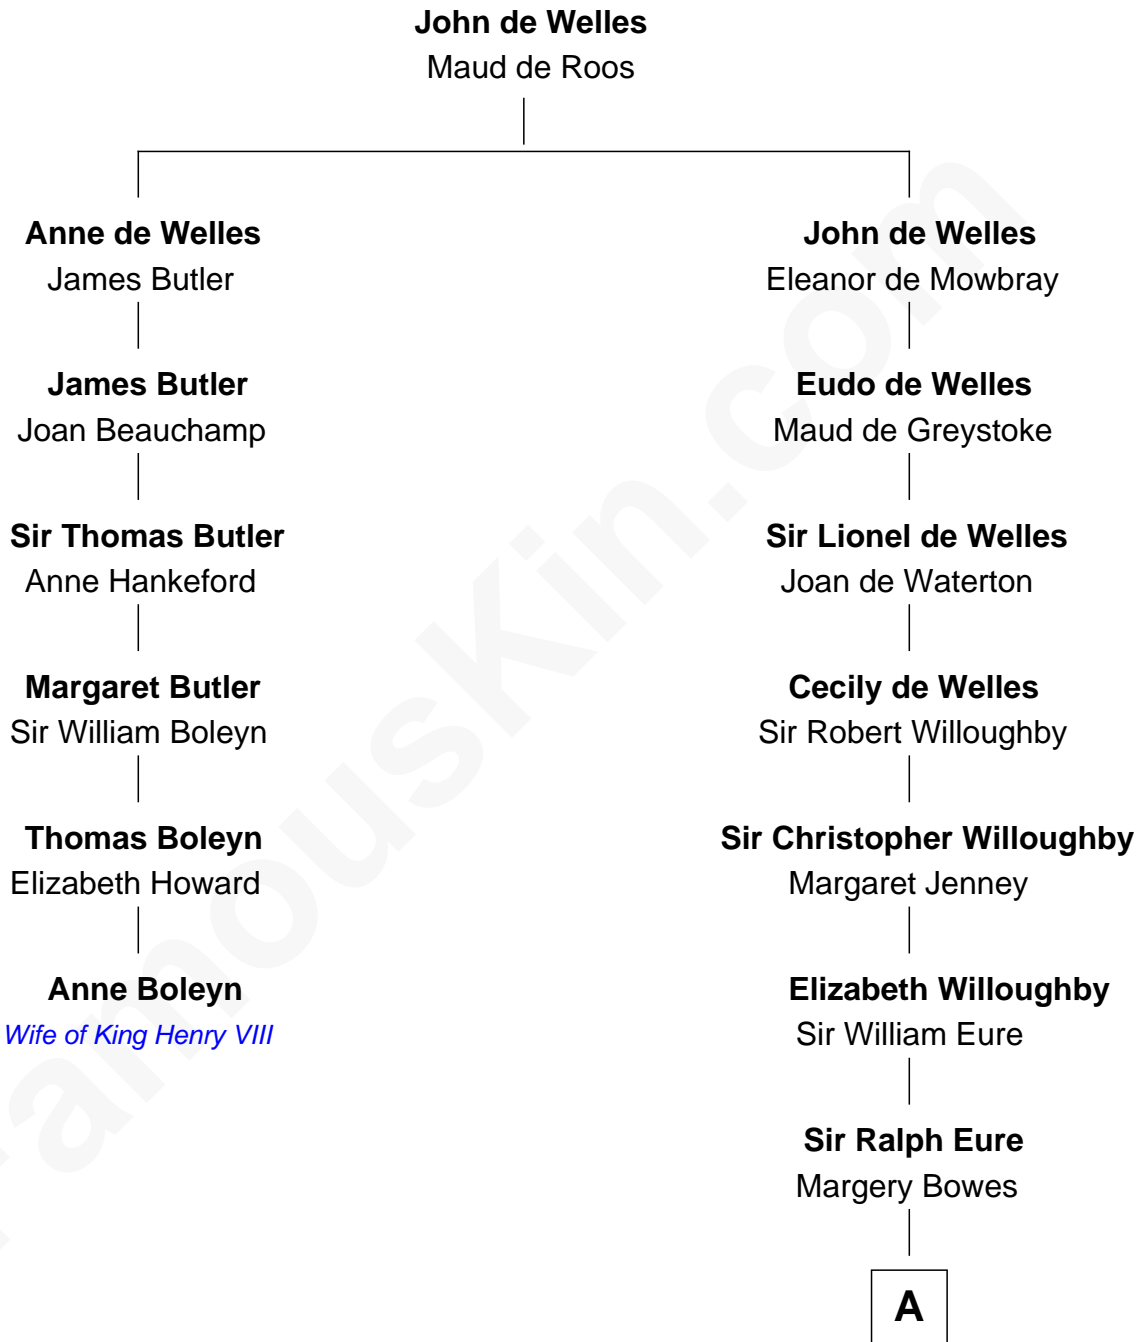

FamousKin.com Relationship Chart of

Anne Boleyn

2nd Wife of King Henry VIII

5th cousin 14 times removed of

Endicott Peabody

62nd Governor of Massachusetts

A

Anne Eure

Lancelot Mansfield

John Mansfield

Elizabeth - - - - -

Elizabeth Mansfield

Rev. John Wilson

Mary Wilson

Rev. Samuel Danforth

Mary Danforth

Edward Bromfield

Edward Bromfield

Abigail Coney

Mary Bromfield

William Powell

Susannah Powell

Jonathan Mason

Mary Bromfield Mason