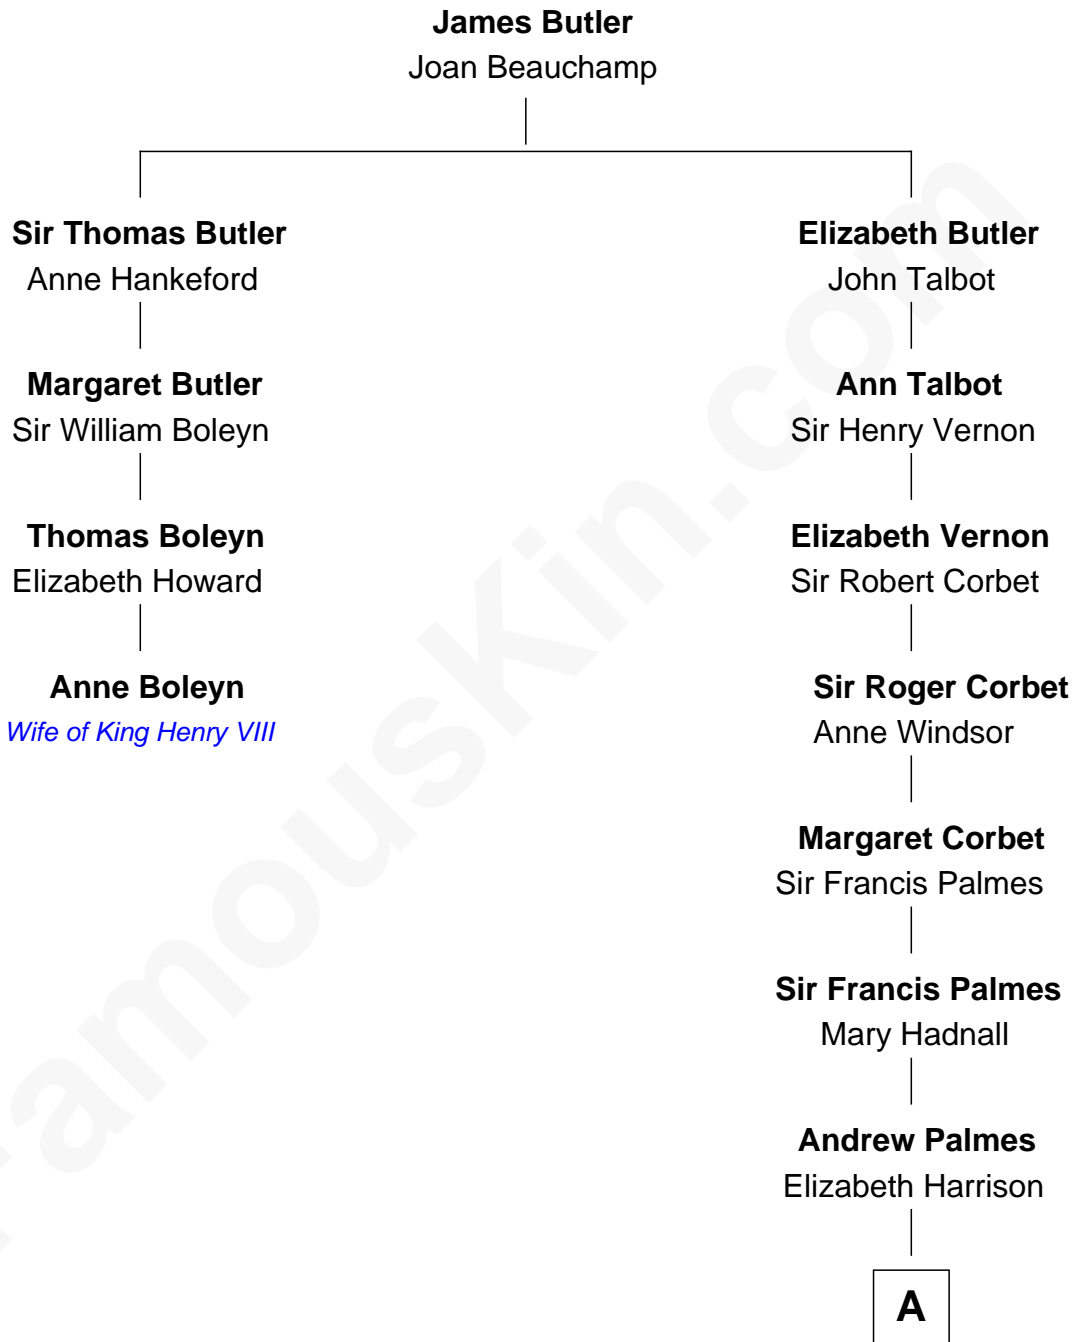

# FamousKin.com Relationship Chart of

**Anne Boleyn**

*2nd Wife of King Henry VIII*

3rd cousin 10 times removed of

**James Russell Lowell**

*American "Fireside" Poet*

**A**

**Elizabeth Palmes**

Robert Chambers

**Charles Chambers**

Rebecca Patefield

**Rebecca Chambers**

Daniel Russell

**James Russell**

Katharine Graves

**Rebecca Russell**