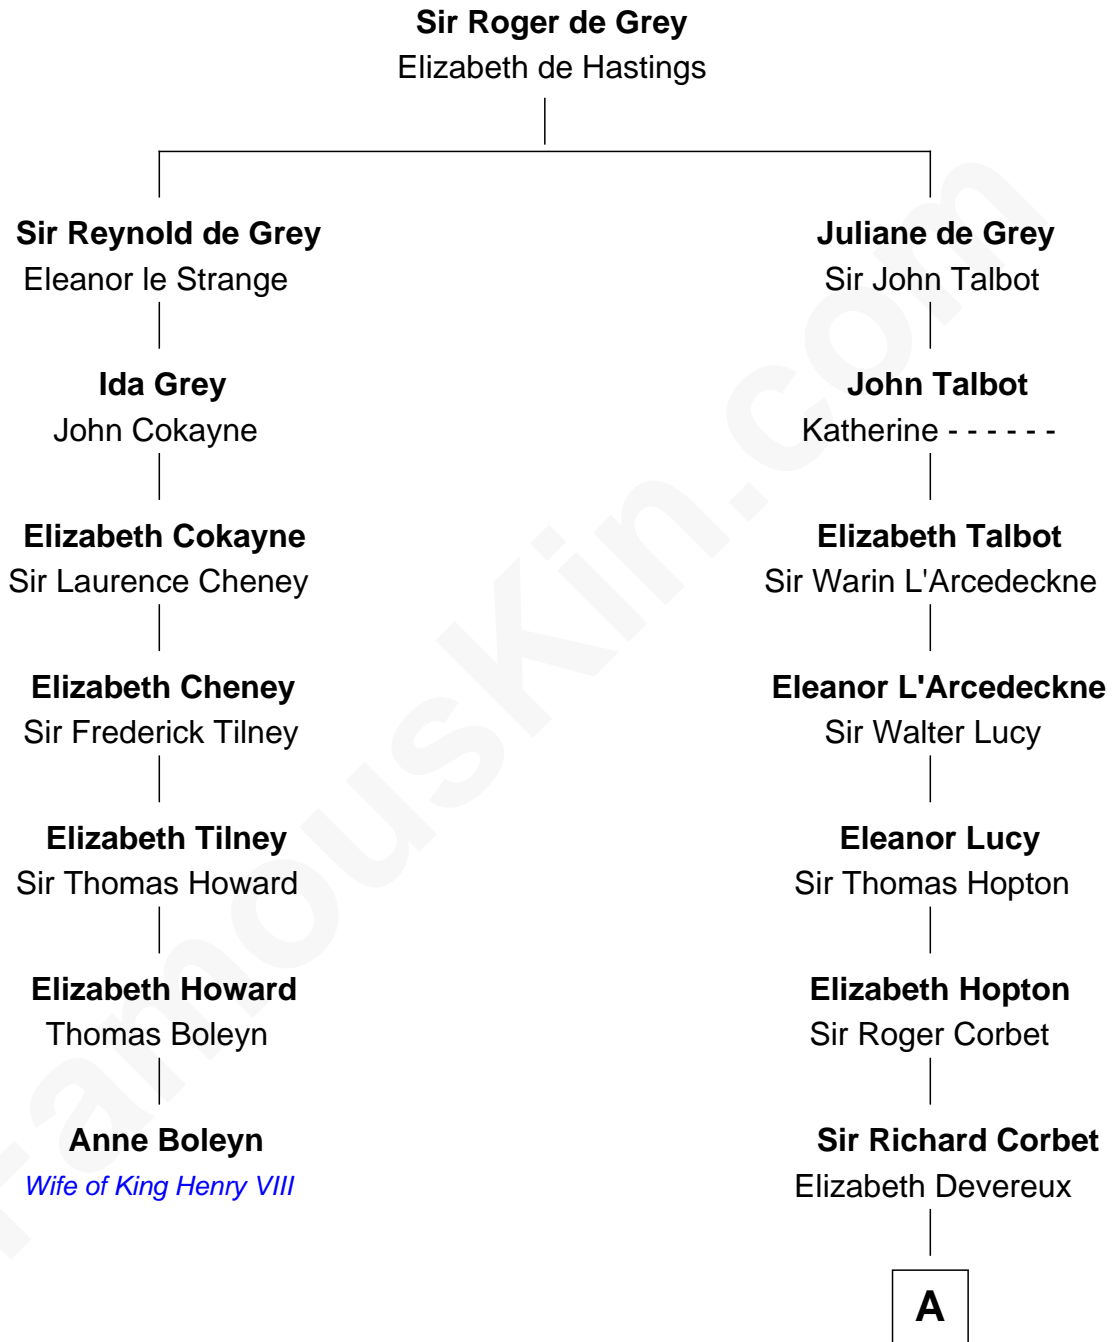

FamousKin.com Relationship Chart of

Anne Boleyn

2nd Wife of King Henry VIII

6th cousin 12 times removed of

James Russell Lowell

American "Fireside" Poet

A

Sir Robert Corbet

Elizabeth Vernon

Sir Roger Corbet

Anne Windsor

Margaret Corbet

Sir Francis Palmes

Sir Francis Palmes

Mary Hadnall

Andrew Palmes