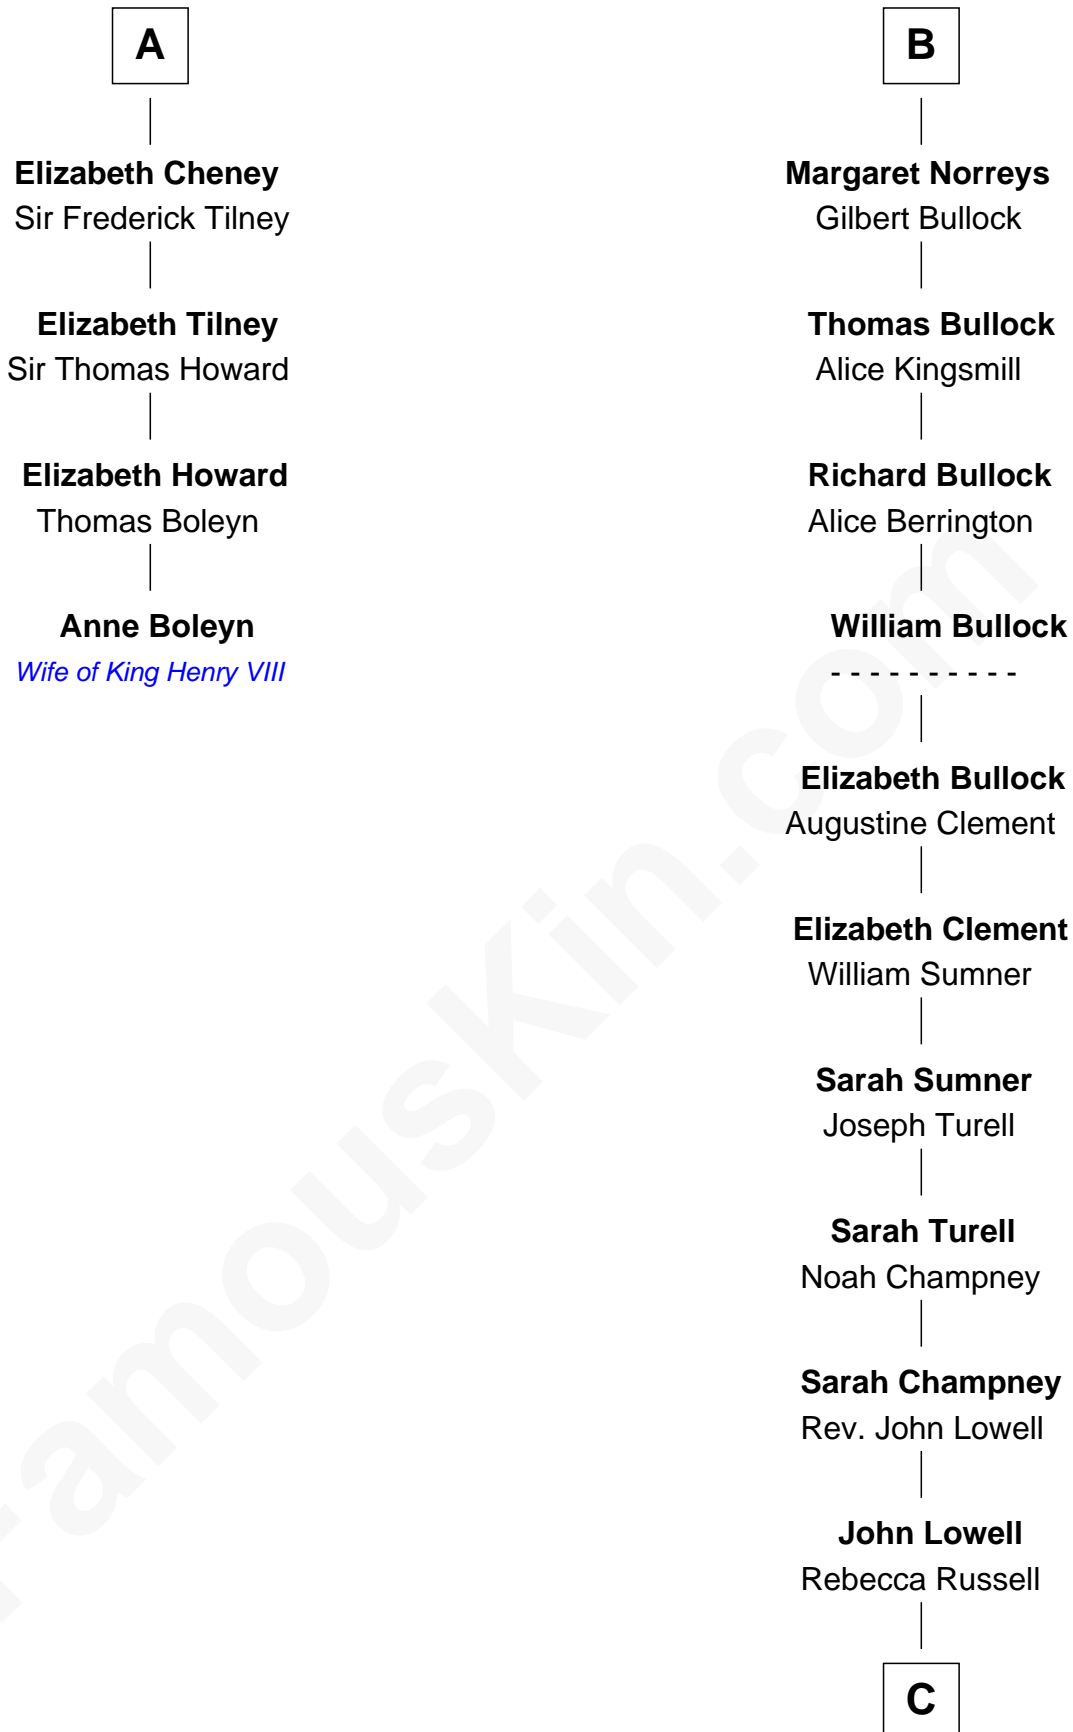

FamousKin.com Relationship Chart of

Anne Boleyn

2nd Wife of King Henry VIII

10th cousin 8 times removed of

James Russell Lowell

American "Fireside" Poet

Sir Walter FitzRobert

Ida Longespee