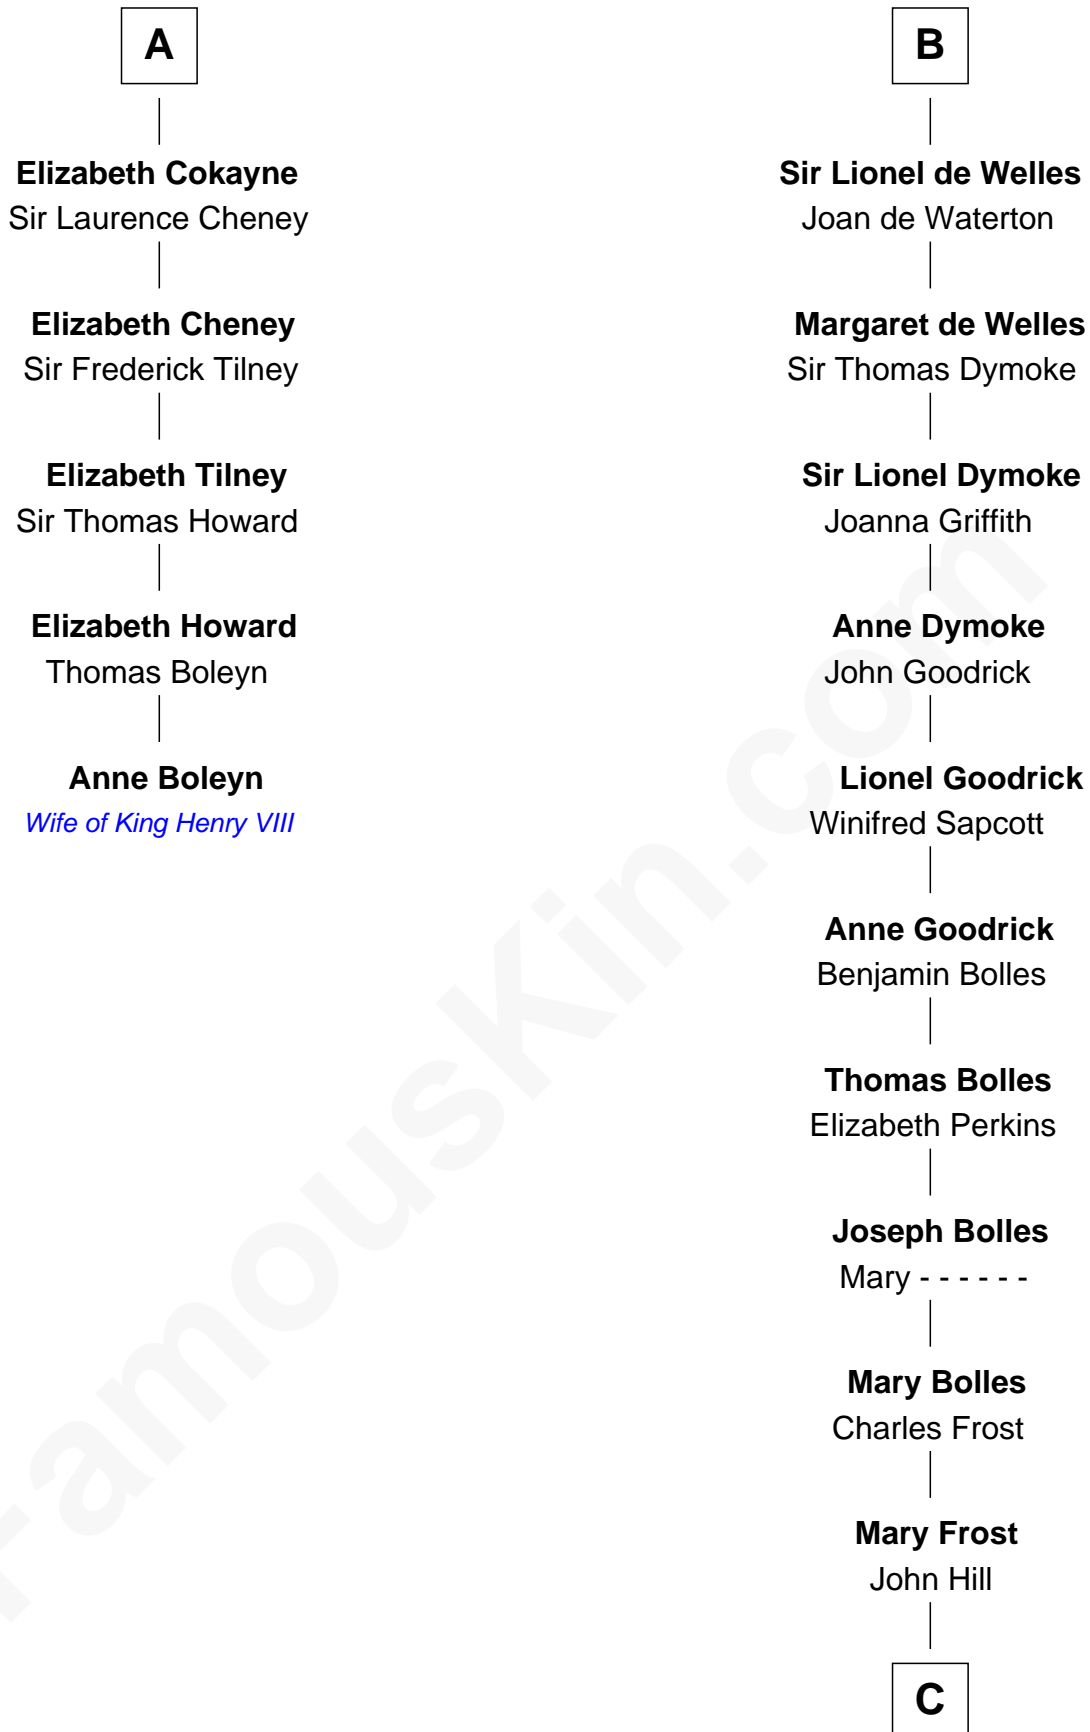

# FamousKin.com Relationship Chart of

**Anne Boleyn**

*2nd Wife of King Henry VIII*

11th cousin 9 times removed of

**Ichabod Goodwin**

*27th Governor of New Hampshire*

**Sir William Longespee**

Ela of Salisbury

**C**

—  
**Elisha Hill**

Mary Plaisted  
—

**Hannah Hill**

Dominicus Goodwin  
—

**Samuel Goodwin**

Anna Thompson Gerrish  
—

**Ichabod Goodwin**