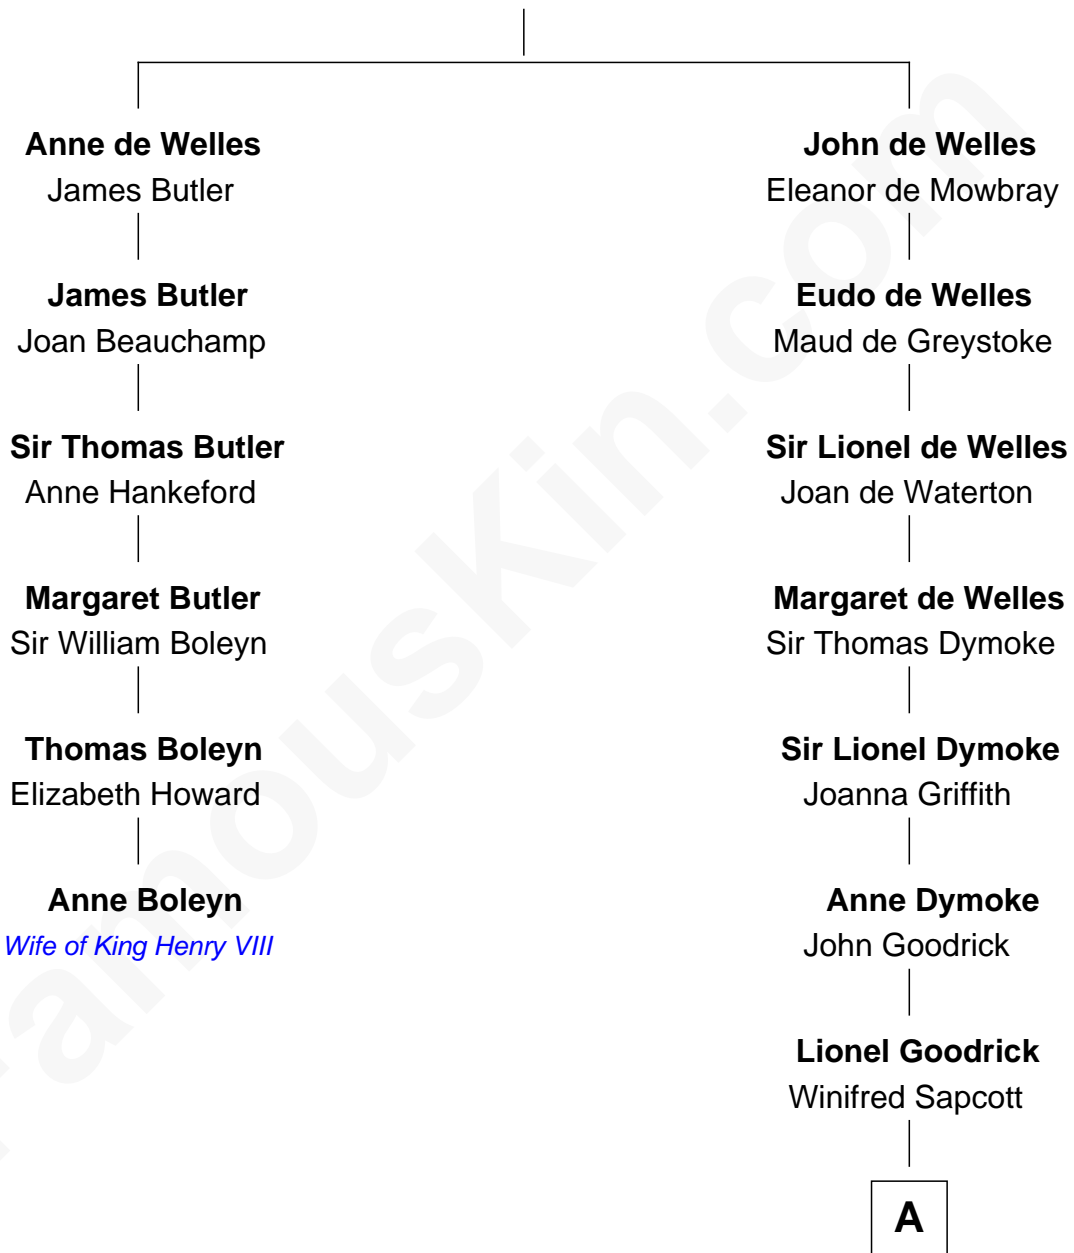

# FamousKin.com Relationship Chart of

**Anne Boleyn**

*2nd Wife of King Henry VIII*

5th cousin 10 times removed of

**Ichabod Goodwin**

*27th Governor of New Hampshire*

**John de Welles**

Maud de Roos

**A**

**Anne Goodrick**

Benjamin Bolles

**Thomas Bolles**

Elizabeth Perkins

**Joseph Bolles**

Mary - - - - -

**Mary Bolles**

Charles Frost

**Mary Frost**

John Hill

**Elisha Hill**

Mary Plaisted

**Hannah Hill**

Dominicus Goodwin

**Samuel Goodwin**

Anna Thompson Gerrish

**Ichabod Goodwin**

*27th Governor of New Hampshire*

FamousKin.com