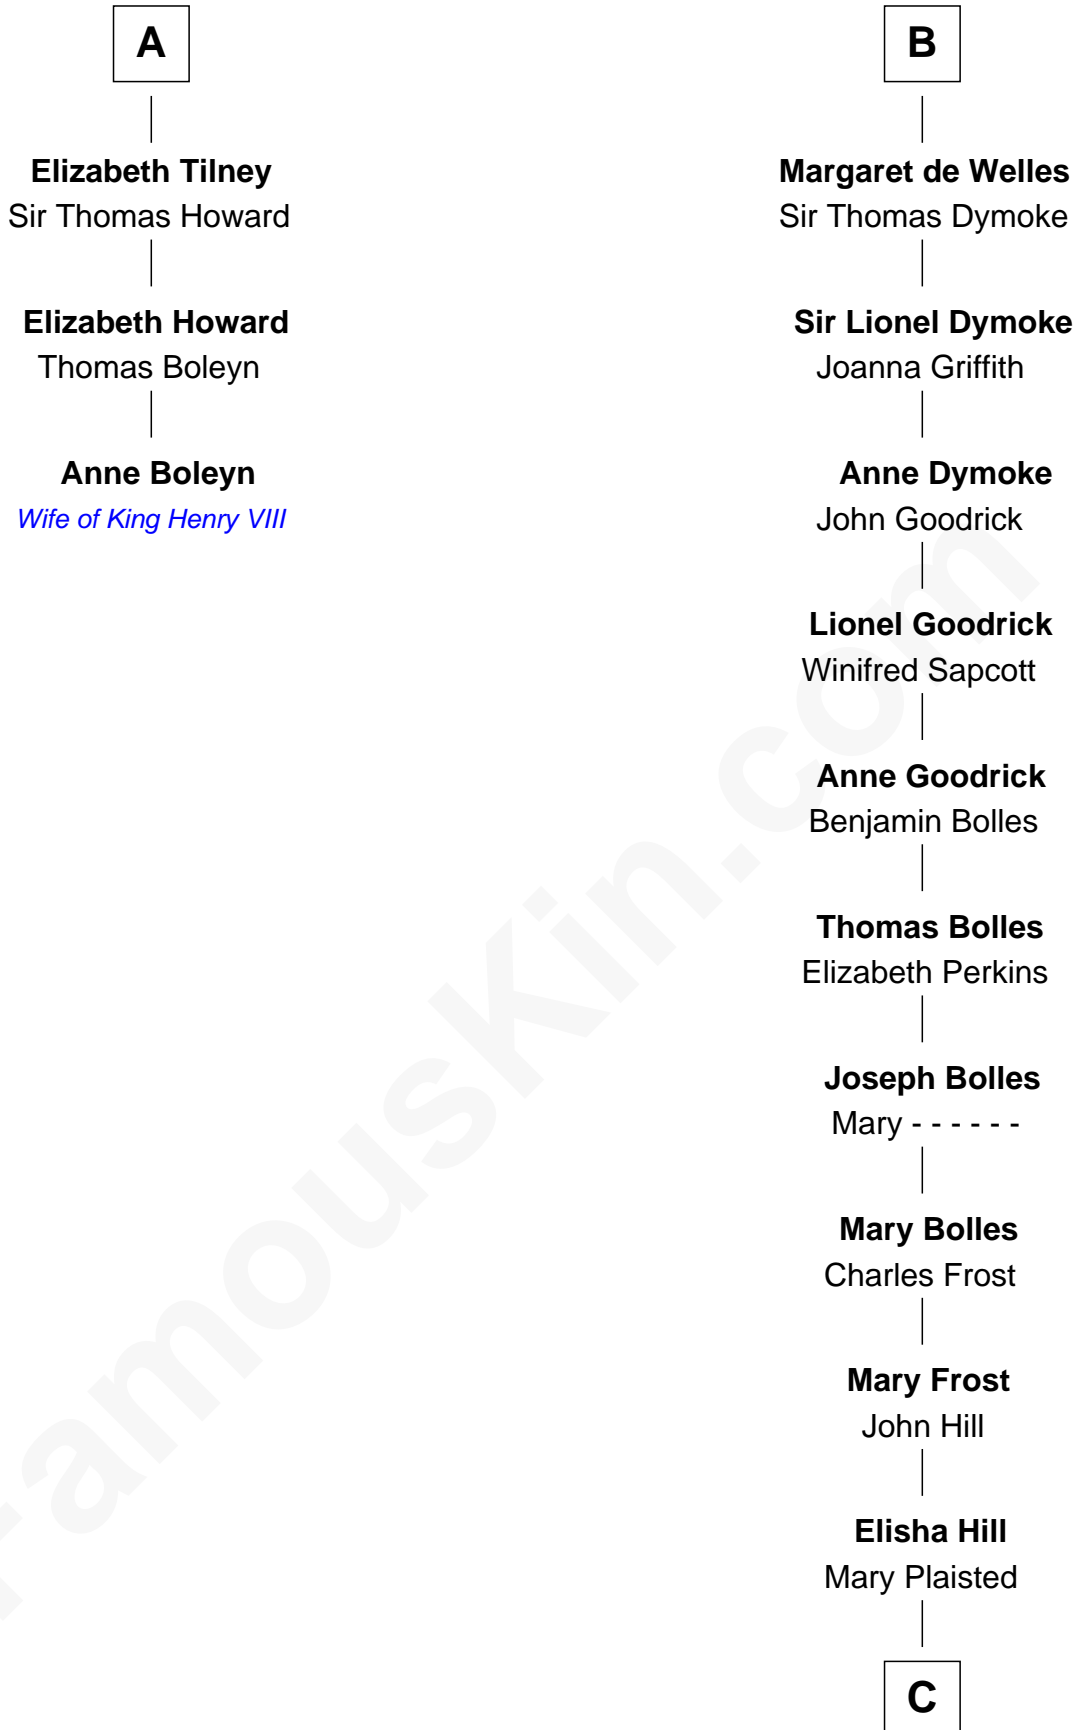

# FamousKin.com Relationship Chart of

**Anne Boleyn**

*2nd Wife of King Henry VIII*

9th cousin 10 times removed of

**Ichabod Goodwin**

*27th Governor of New Hampshire*

**Sir William de Cantilupe**

Eve de Braiose

**C**

**Hannah Hill**

Dominicus Goodwin

**Samuel Goodwin**

Anna Thompson Gerrish

**Ichabod Goodwin**

*27th Governor of New Hampshire*

FamousKin.com