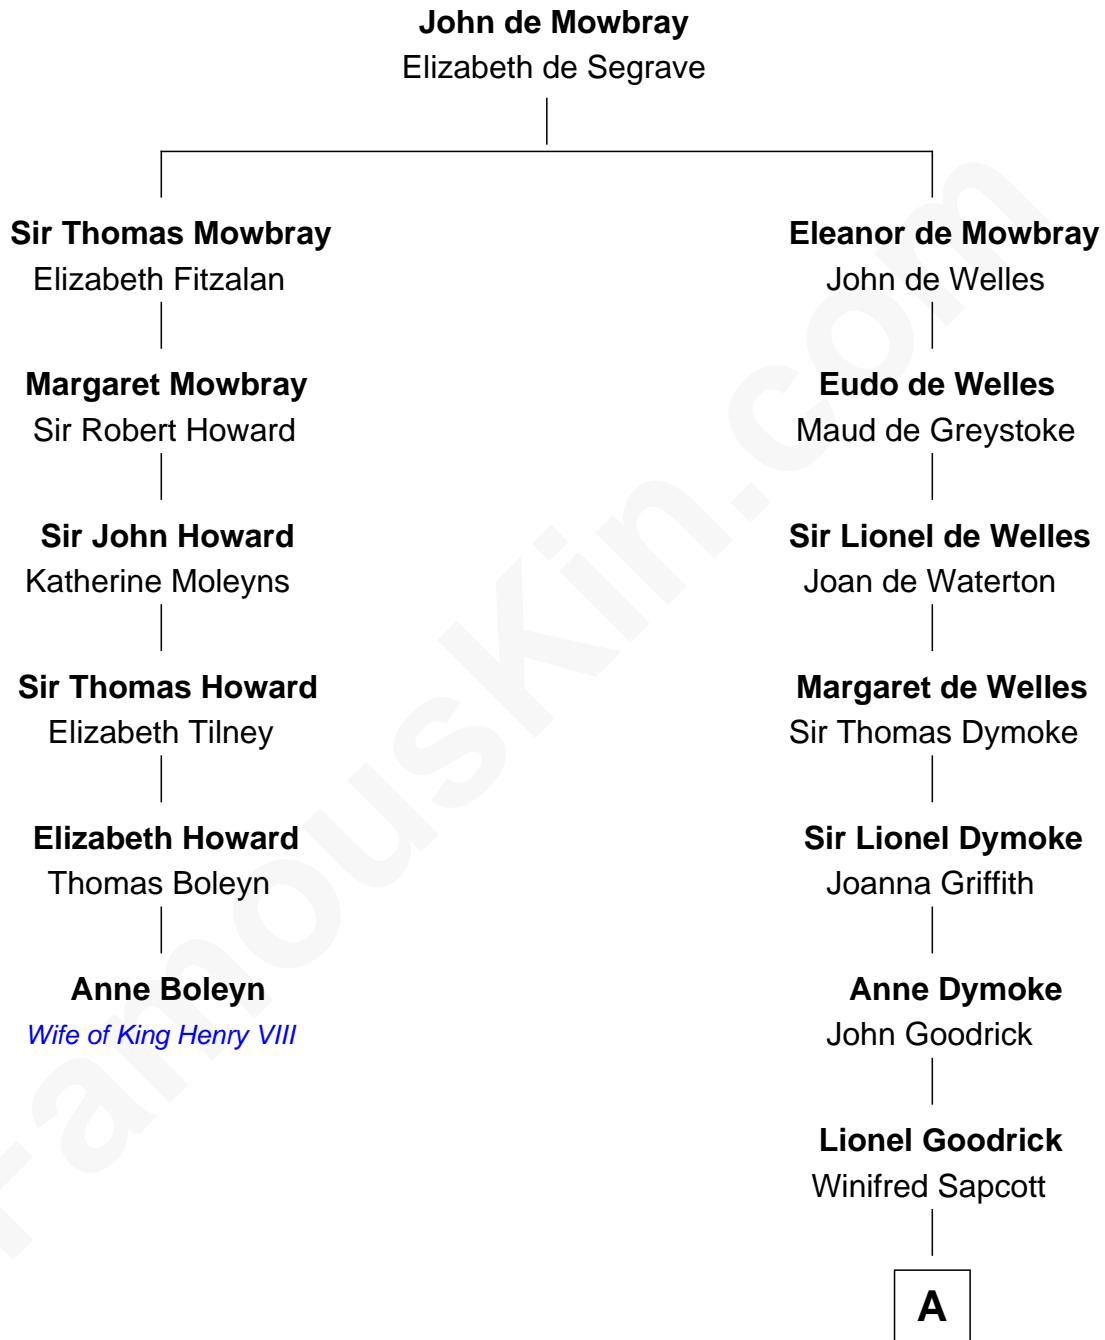

FamousKin.com Relationship Chart of

Anne Boleyn

2nd Wife of King Henry VIII

5th cousin 10 times removed of

Ichabod Goodwin

27th Governor of New Hampshire

A

Anne Goodrick