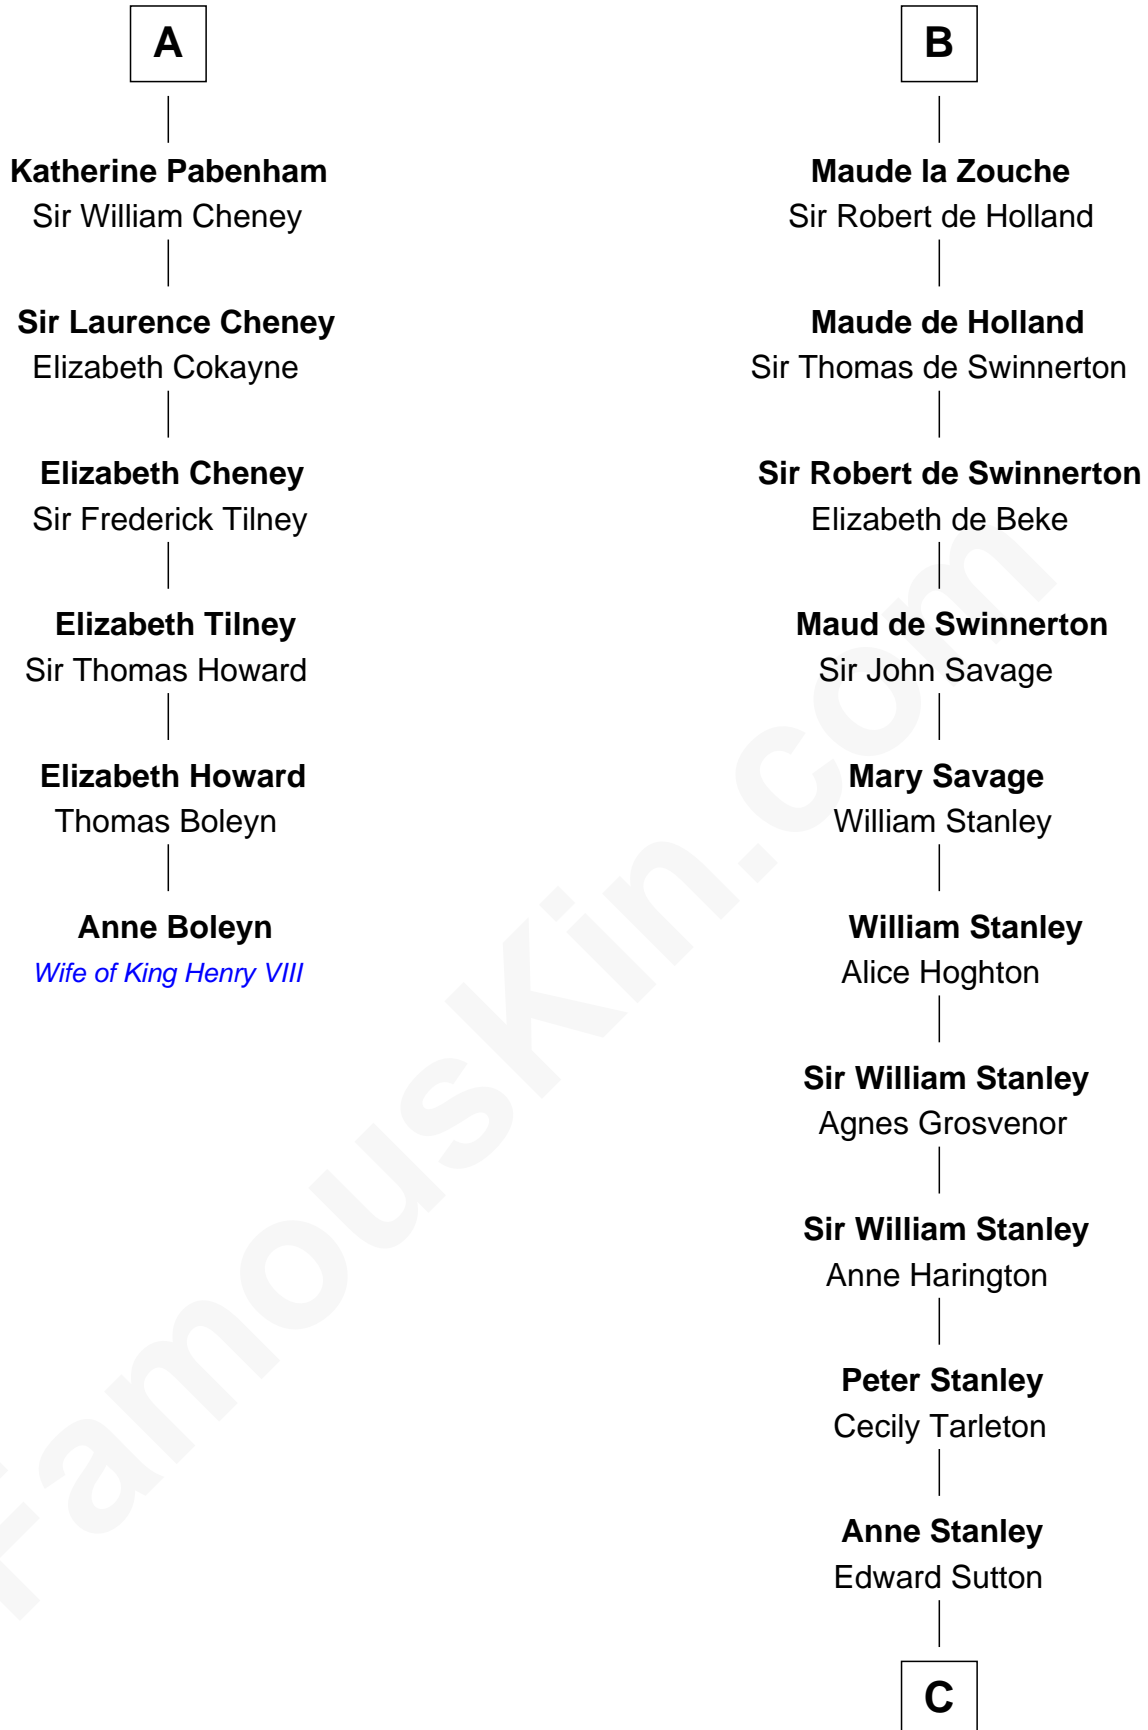

FamousKin.com Relationship Chart of

Anne Boleyn

2nd Wife of King Henry VIII

12th cousin 9 times removed of

Richard Henry Lee

Signer of the Declaration of Independence

William I de Lancaster

Gundred de Warenne

Richard de Morville

Helena de Morville

Roland of Galloway

Alan of Galloway

Helen de l'Isle

Helen of Galloway

Sir Roger de Quincy

Ellen de Quincy

Alan la Zouche

Sir Roger la Zouche

Ela Longespee

Sir Alan la Zouche

Eleanor de Segrave

B

C

Anne Sutton