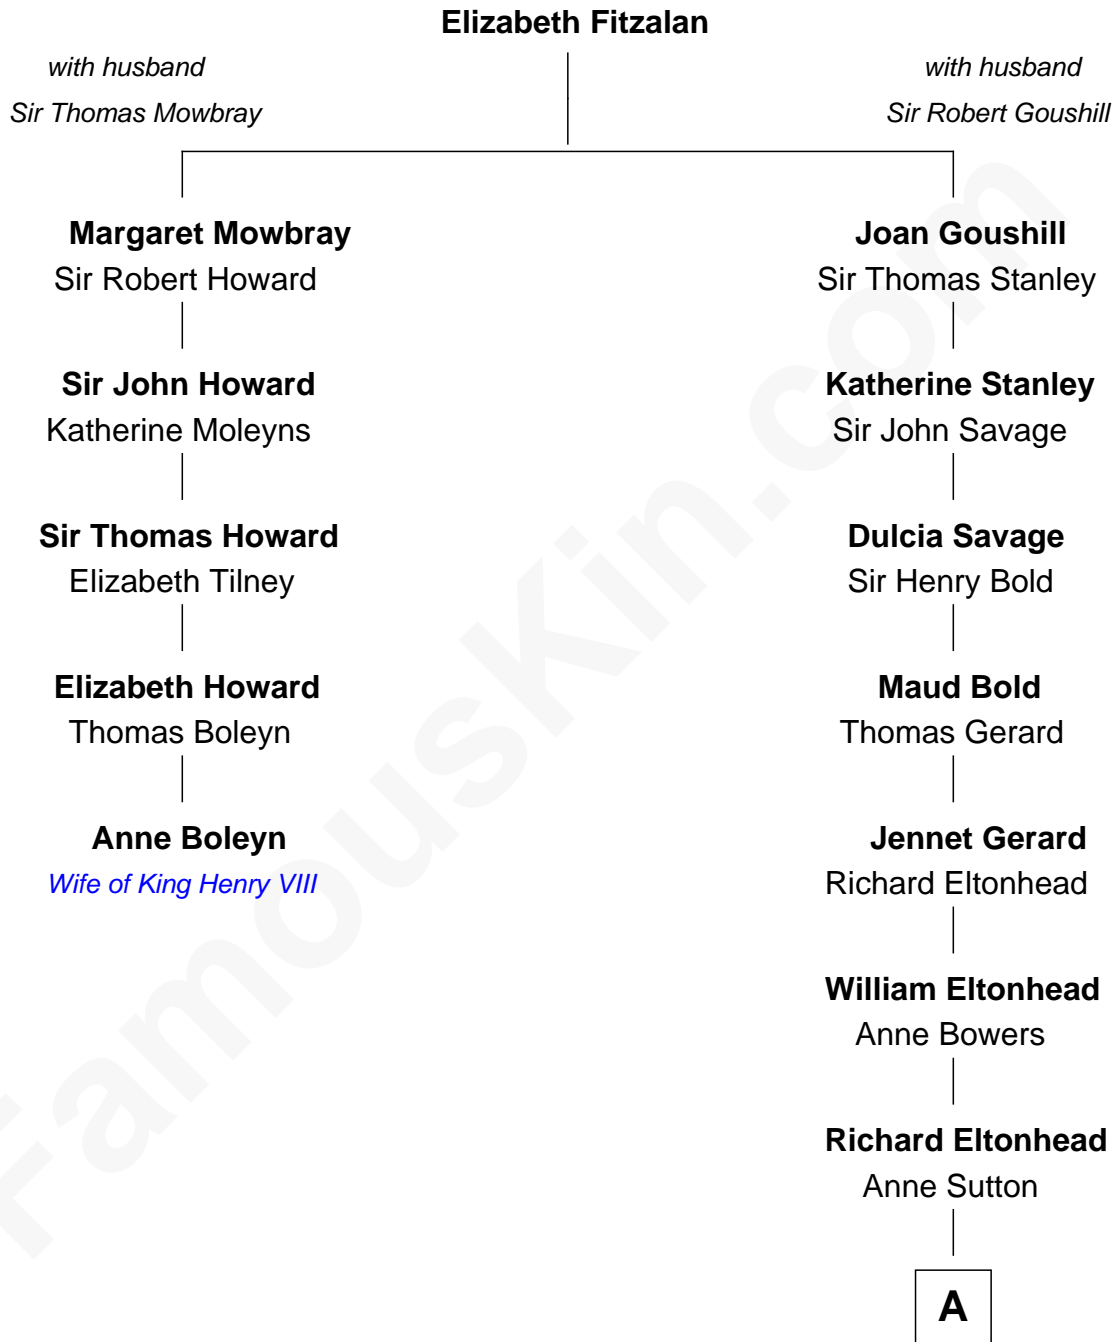

# FamousKin.com Relationship Chart of

**Anne Boleyn**

*2nd Wife of King Henry VIII*

4th cousin 6 times removed of

**Richard Henry Lee**

*Signer of the Declaration of Independence*

**A**

—  
**Alice Eltonhead**

Henry Corbin

—  
**Laetitia Corbin**

Richard Lee

—  
**Gov. Thomas Lee**

Hannah Ludwell

—  
**Richard Henry Lee**

*Signer of Declaration of Independence*