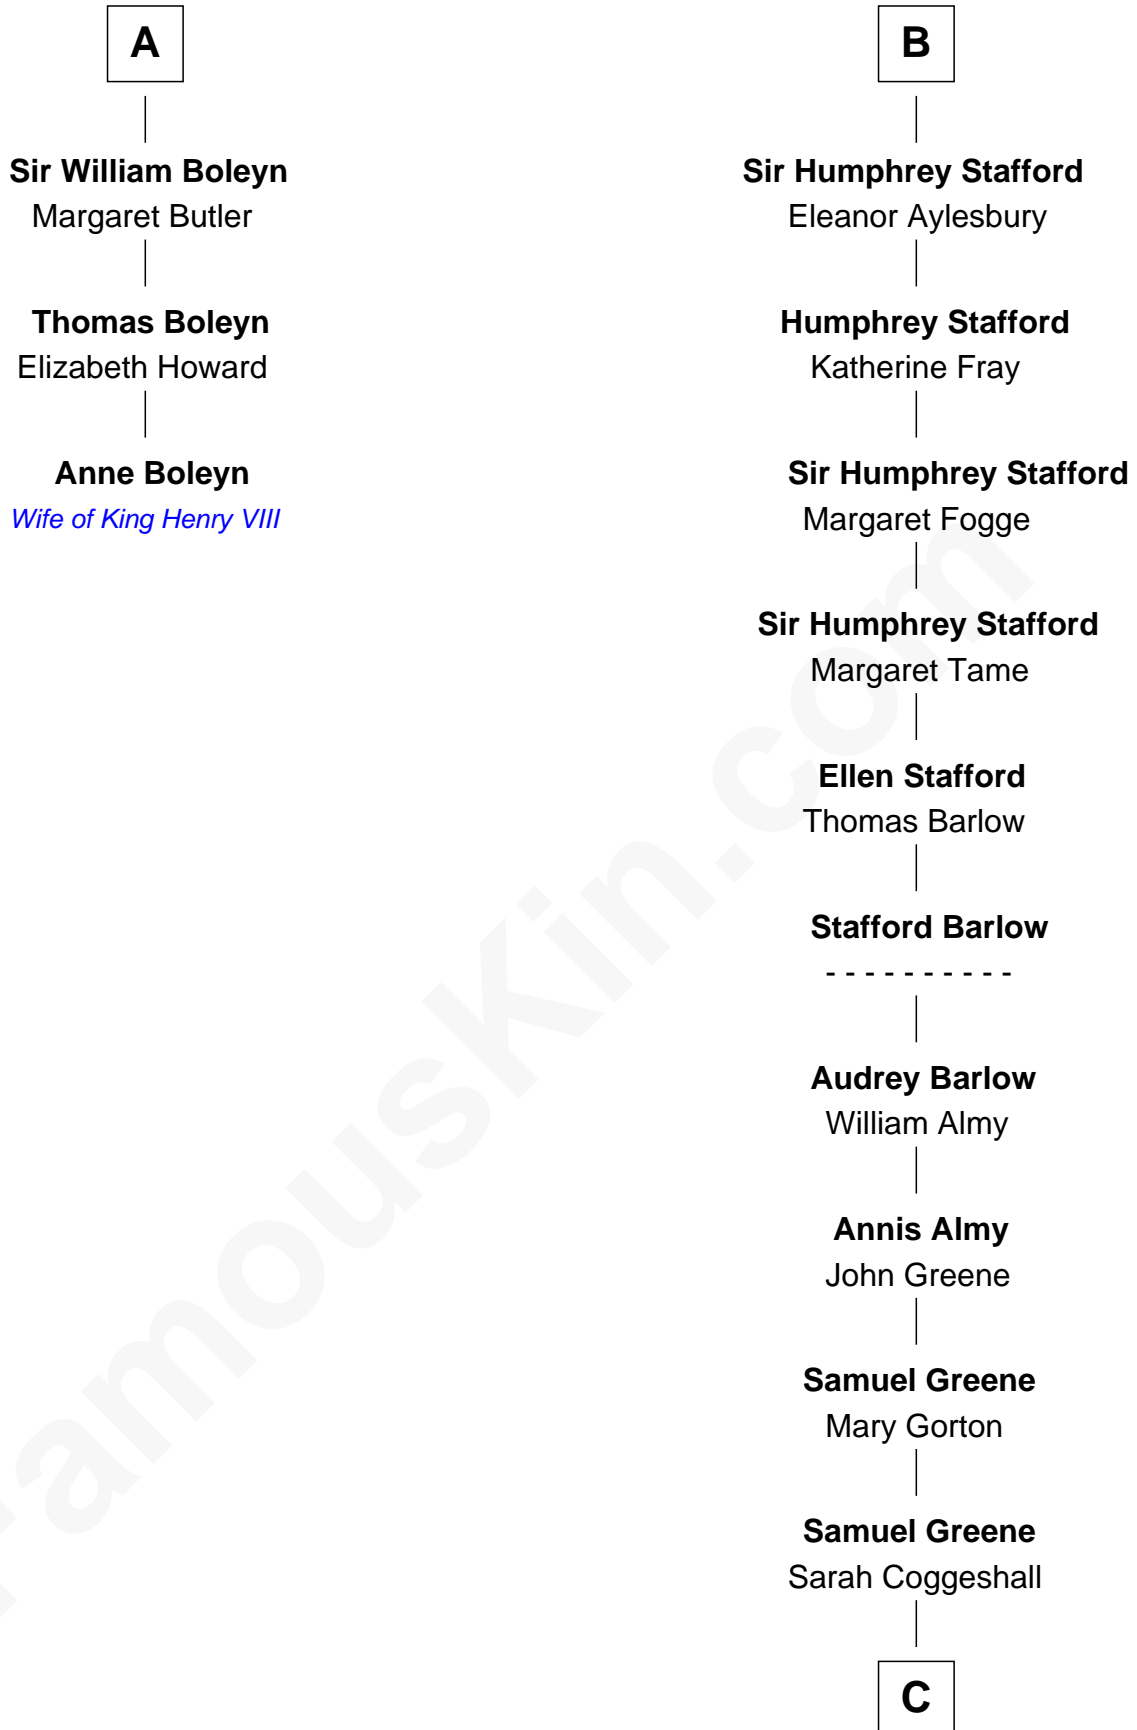

FamousKin.com Relationship Chart of

Anne Boleyn

2nd Wife of King Henry VIII

9th cousin 10 times removed of

Samuel Ward King

15th Governor of Rhode Island

Sir Roger de Somery

Nichole d'Aubenev

C

—
Mercy Green

John Walton

—
Welthian Walton

William Borden King

—
Samuel Ward King

15th Governor of Rhode Island

FamousKin.com