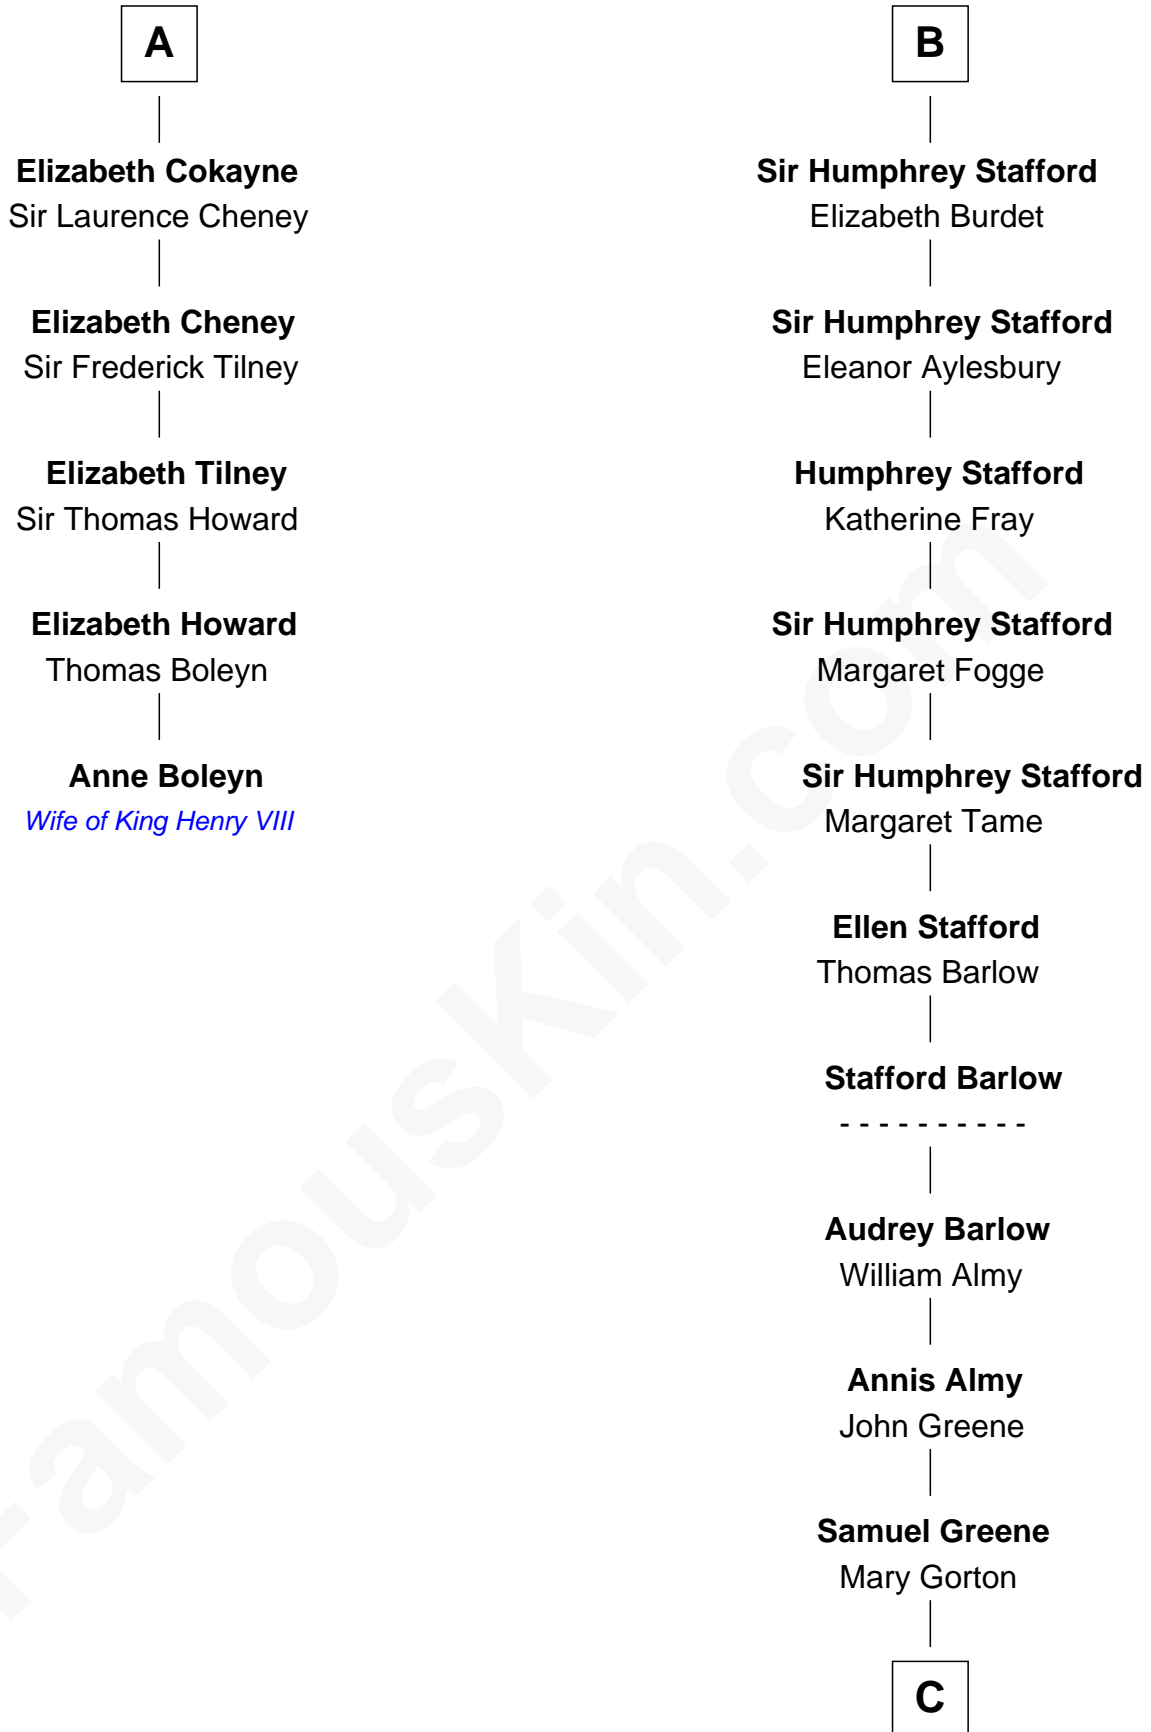

# FamousKin.com Relationship Chart of

**Anne Boleyn**

*2nd Wife of King Henry VIII*

11th cousin 9 times removed of

**Samuel Ward King**

*15th Governor of Rhode Island*

**Sir William Longespee**

Ela of Salisbury

**C**

—  
**Samuel Greene**  
Sarah Coggeshall

—  
**Mercy Green**  
John Walton

—  
**Welthian Walton**  
William Borden King

—  
**Samuel Ward King**  
*15th Governor of Rhode Island*

FamousKin.com