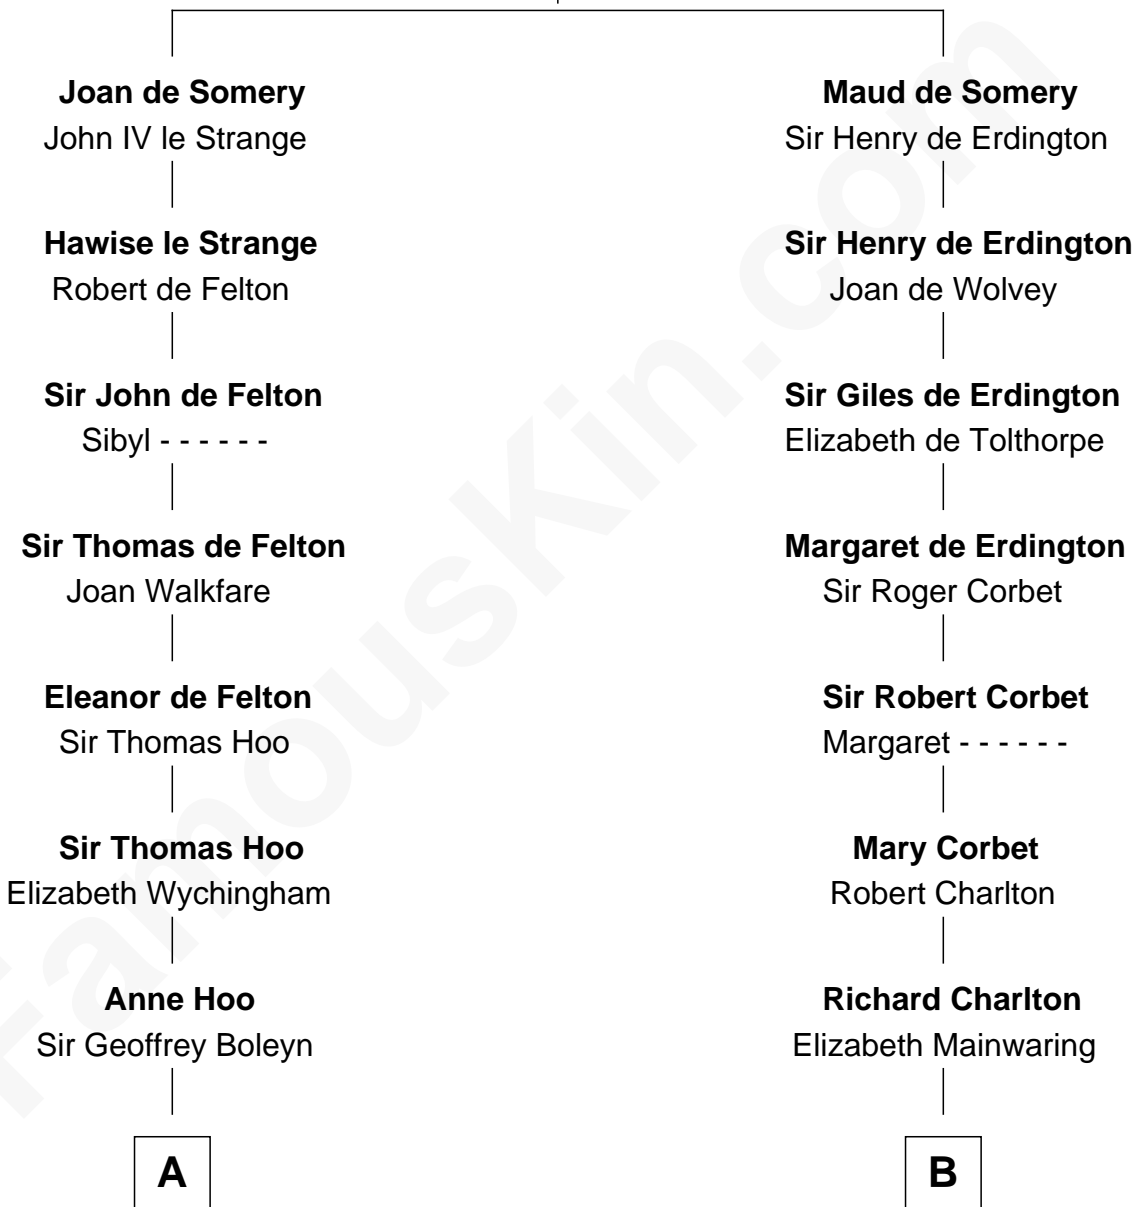

FamousKin.com Relationship Chart of

Anne Boleyn

2nd Wife of King Henry VIII

9th cousin 7 times removed of

Francis Lightfoot Lee

Signer of the Declaration of Independence

Sir Roger de Somery

Nichole d'Aubenev

A

Sir William Boleyn

Margaret Butler

Thomas Boleyn

Elizabeth Howard

Anne Boleyn

Wife of King Henry VIII

B