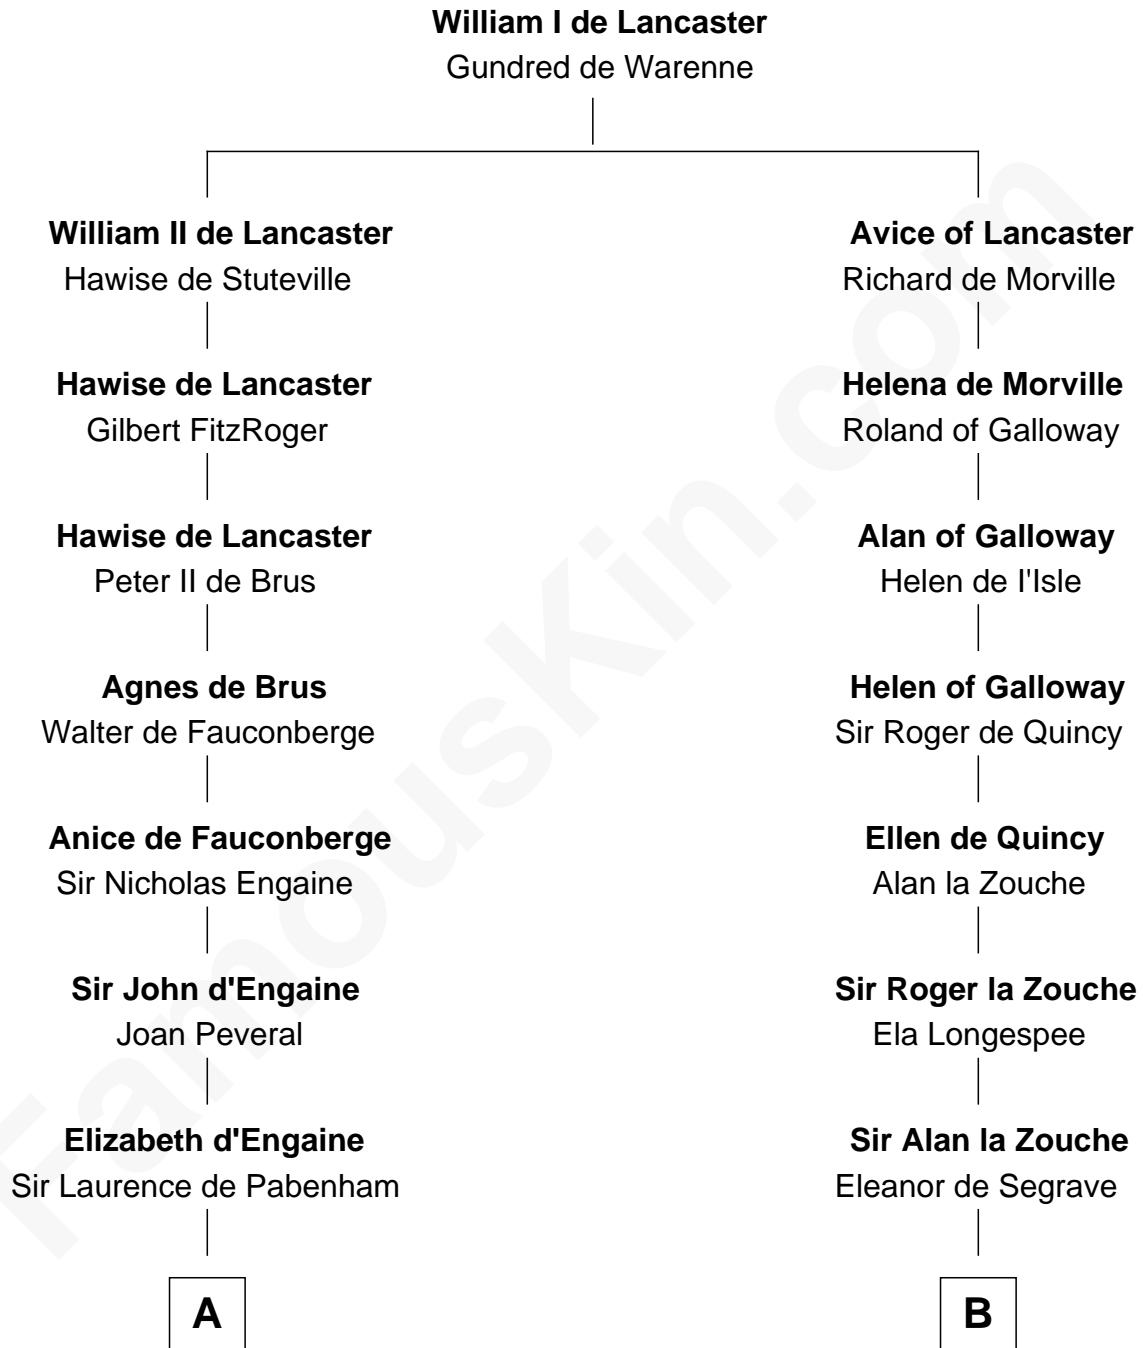

FamousKin.com

Relationship Chart of

Anne Boleyn

2nd Wife of King Henry VIII

12th cousin 9 times removed of

Francis Lightfoot Lee

Signer of the Declaration of Independence

C

Anne Sutton

Richard Eltonhead

Alice Eltonhead

Henry Corbin

Laetitia Corbin

Richard Lee

Gov. Thomas Lee

Hannah Ludwell

Francis Lightfoot Lee

Signer of Declaration of Independence

FamousKin.com