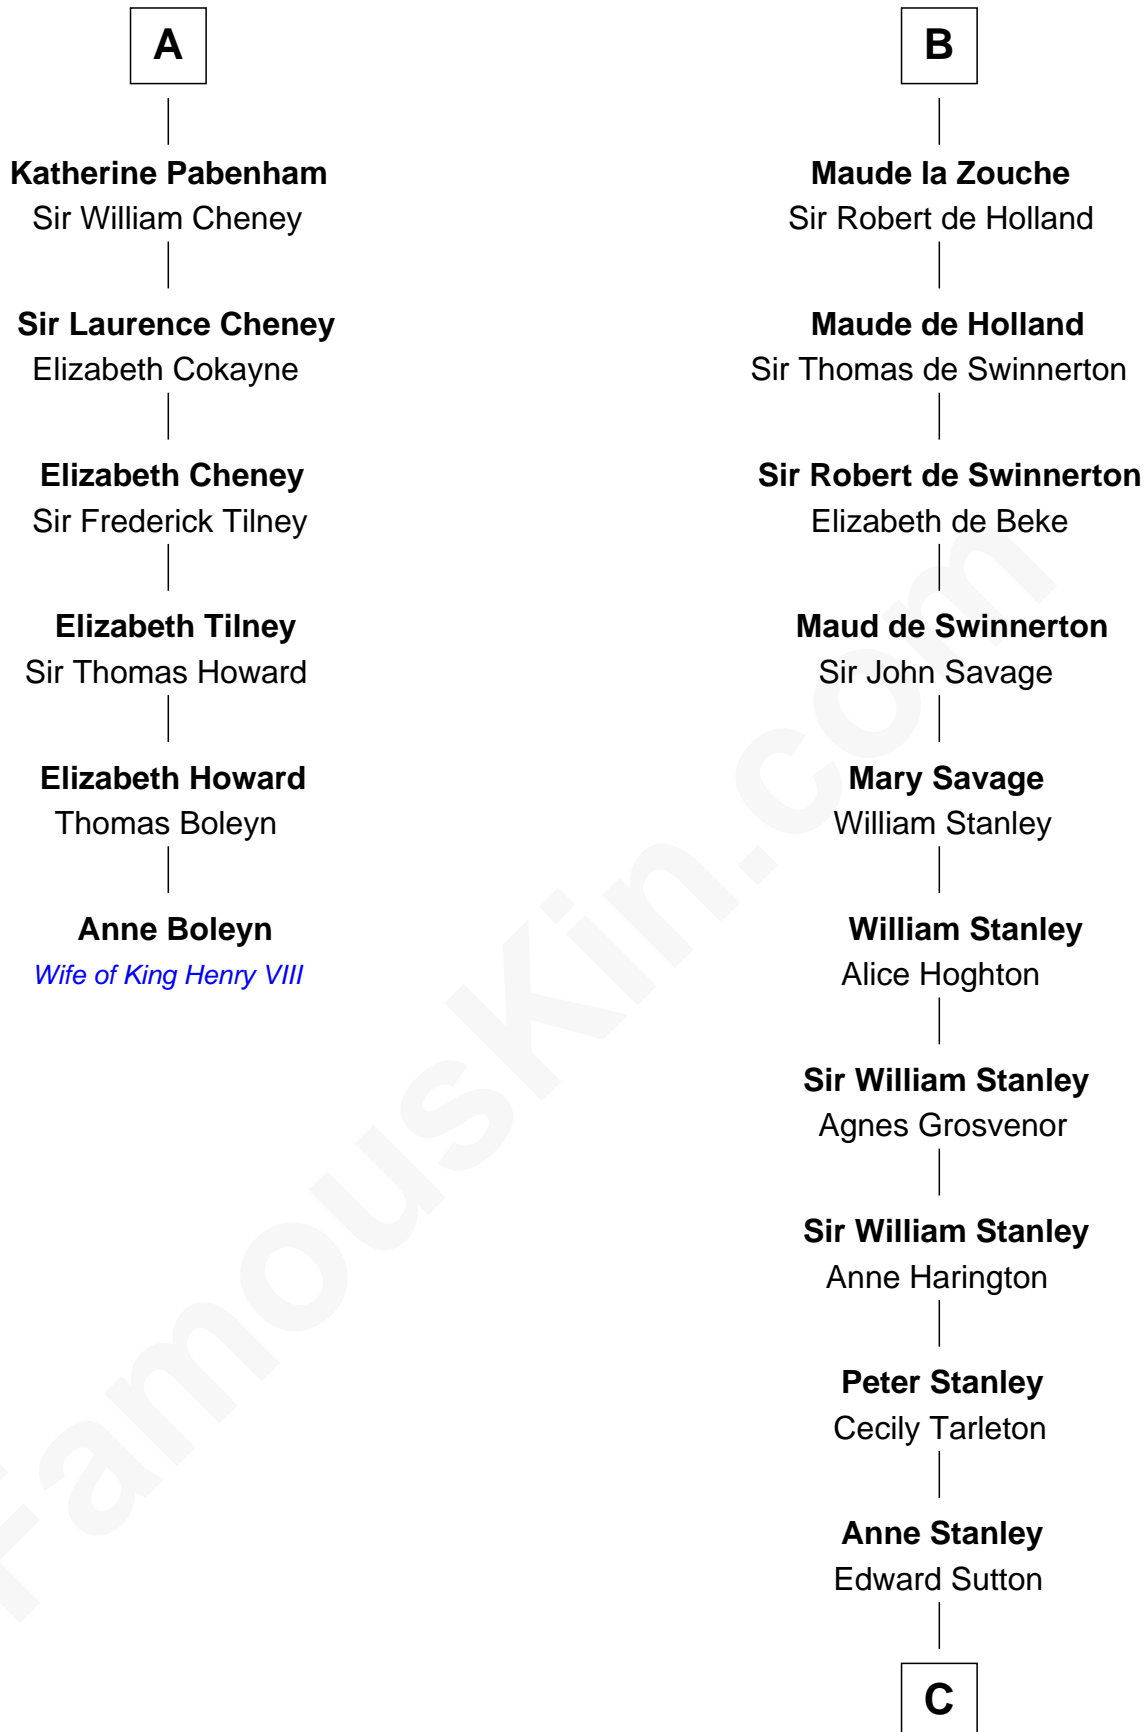

FamousKin.com

Relationship Chart of

Anne Boleyn

2nd Wife of King Henry VIII

12th cousin 9 times removed of

Francis Lightfoot Lee

Signer of the Declaration of Independence

C

Anne Sutton

Richard Eltonhead

Alice Eltonhead

Henry Corbin

Laetitia Corbin

Richard Lee

Gov. Thomas Lee

Hannah Ludwell