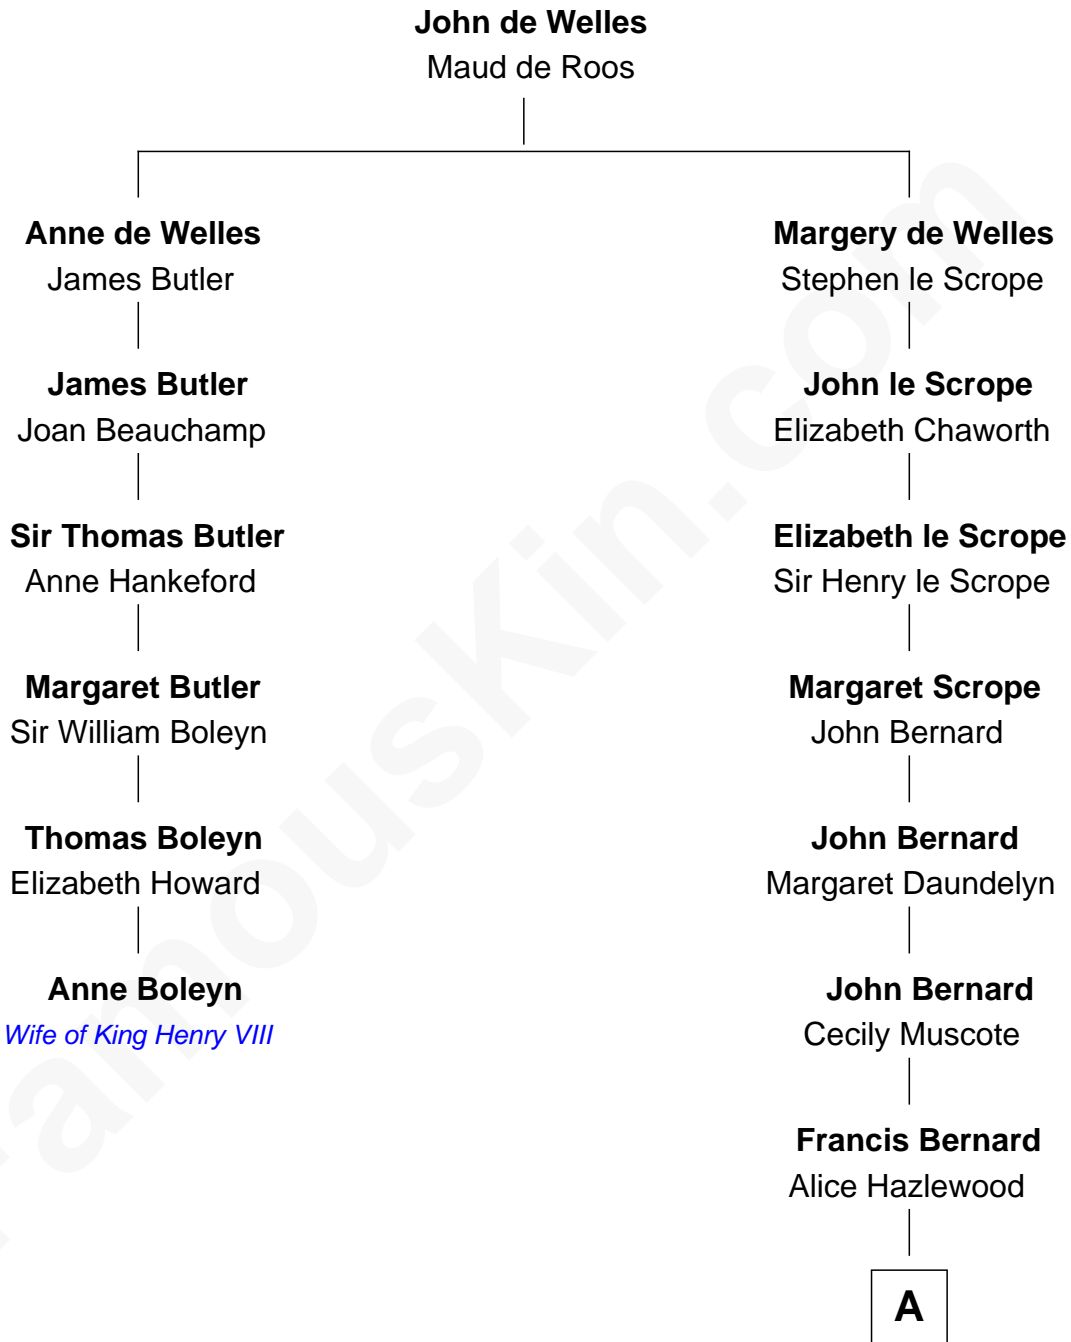

FamousKin.com Relationship Chart of

Anne Boleyn

2nd Wife of King Henry VIII

5th cousin 7 times removed of

Francis Lightfoot Lee

Signer of the Declaration of Independence

A

Elizabeth Bernard

Thomas Harrison

Probable

Benjamin Harrison

Mary - - - - -

Benjamin Harrison

Hannah Churchill

Hannah Harrison

Philip Ludwell

Hannah Ludwell

Gov. Thomas Lee

Francis Lightfoot Lee

Signer of Declaration of Independence

FamousKin.com