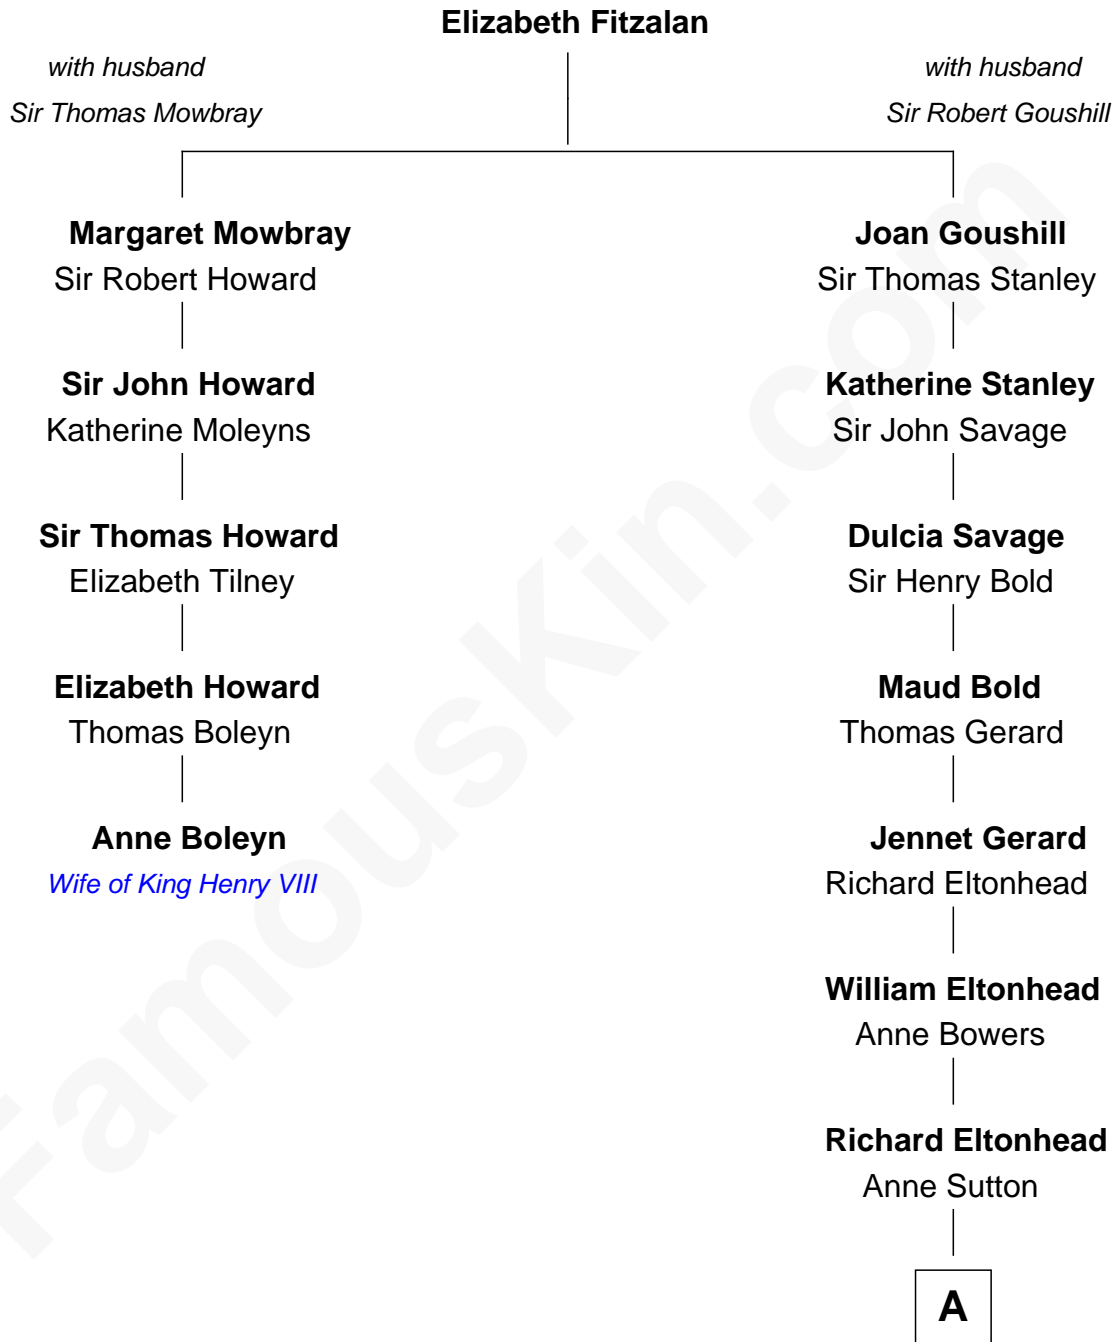

# FamousKin.com Relationship Chart of

**Anne Boleyn**

*2nd Wife of King Henry VIII*

4th cousin 6 times removed of

**Francis Lightfoot Lee**

*Signer of the Declaration of Independence*

**A**

|  
**Alice Eltonhead**

Henry Corbin

|  
**Laetitia Corbin**

Richard Lee

|  
**Gov. Thomas Lee**

Hannah Ludwell

|  
**Francis Lightfoot Lee**

*Signer of Declaration of Independence*

FamousKin.com