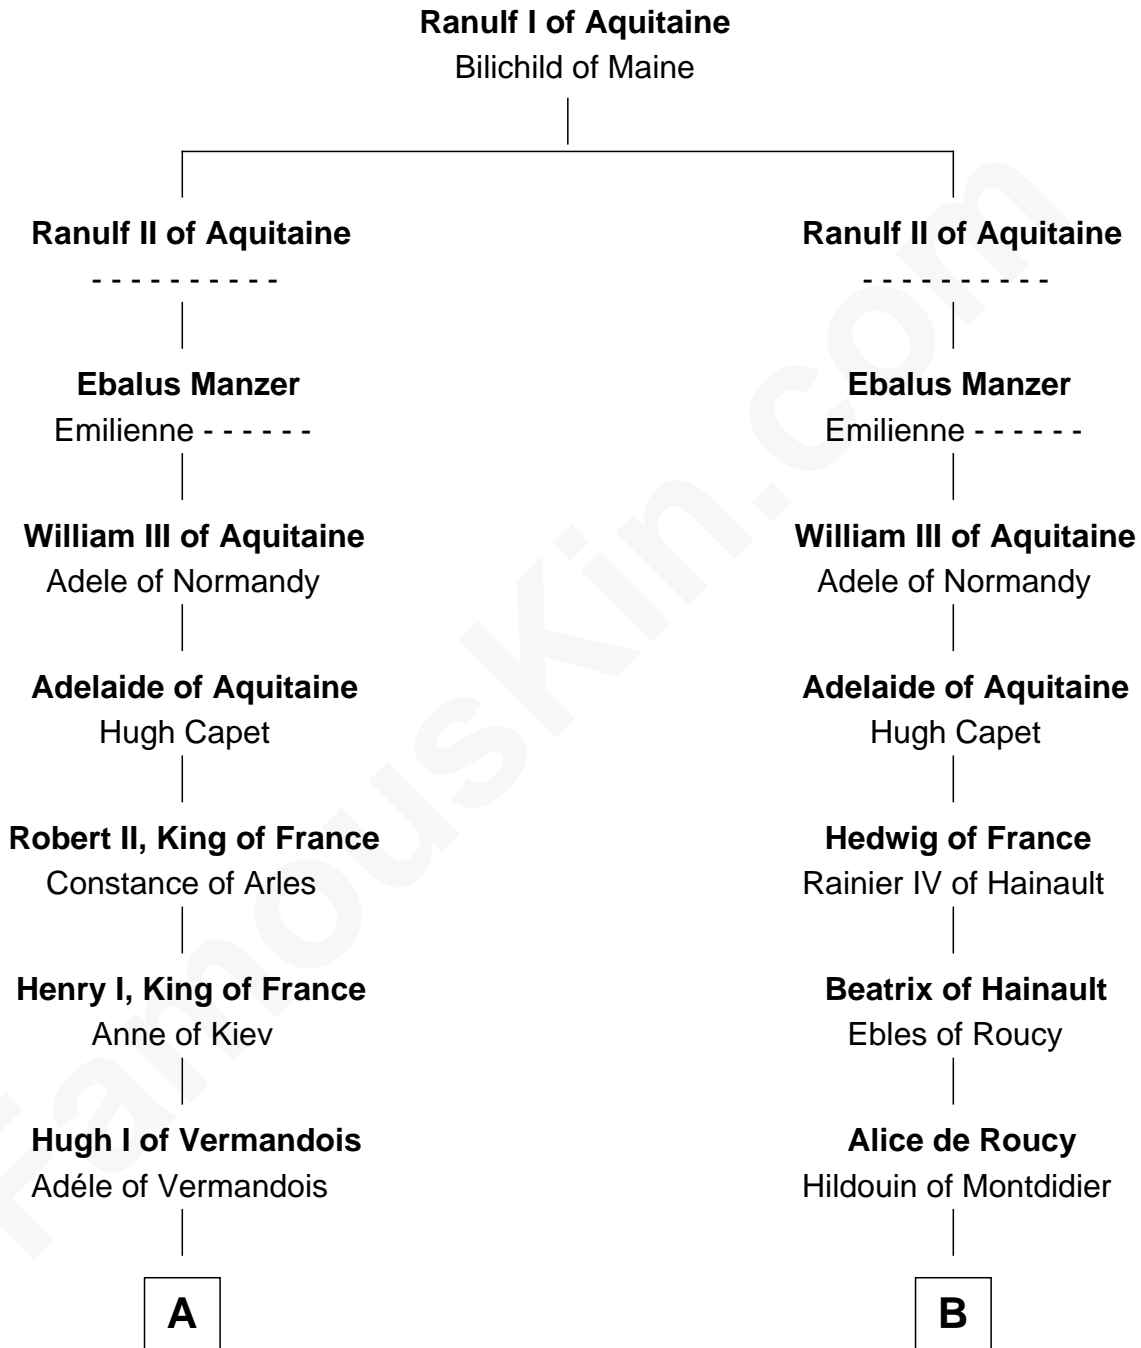

FamousKin.com Relationship Chart of

Anne Boleyn

2nd Wife of King Henry VIII

13th cousin 7 times removed of

William de Lanvallay

Magna Carta Surety

C

—
Sir Thomas Butler

Anne Hankeford

—
Margaret Butler

Sir William Boleyn

—
Thomas Boleyn

Elizabeth Howard

—
Anne Boleyn

Wife of King Henry VIII

FamousKin.com