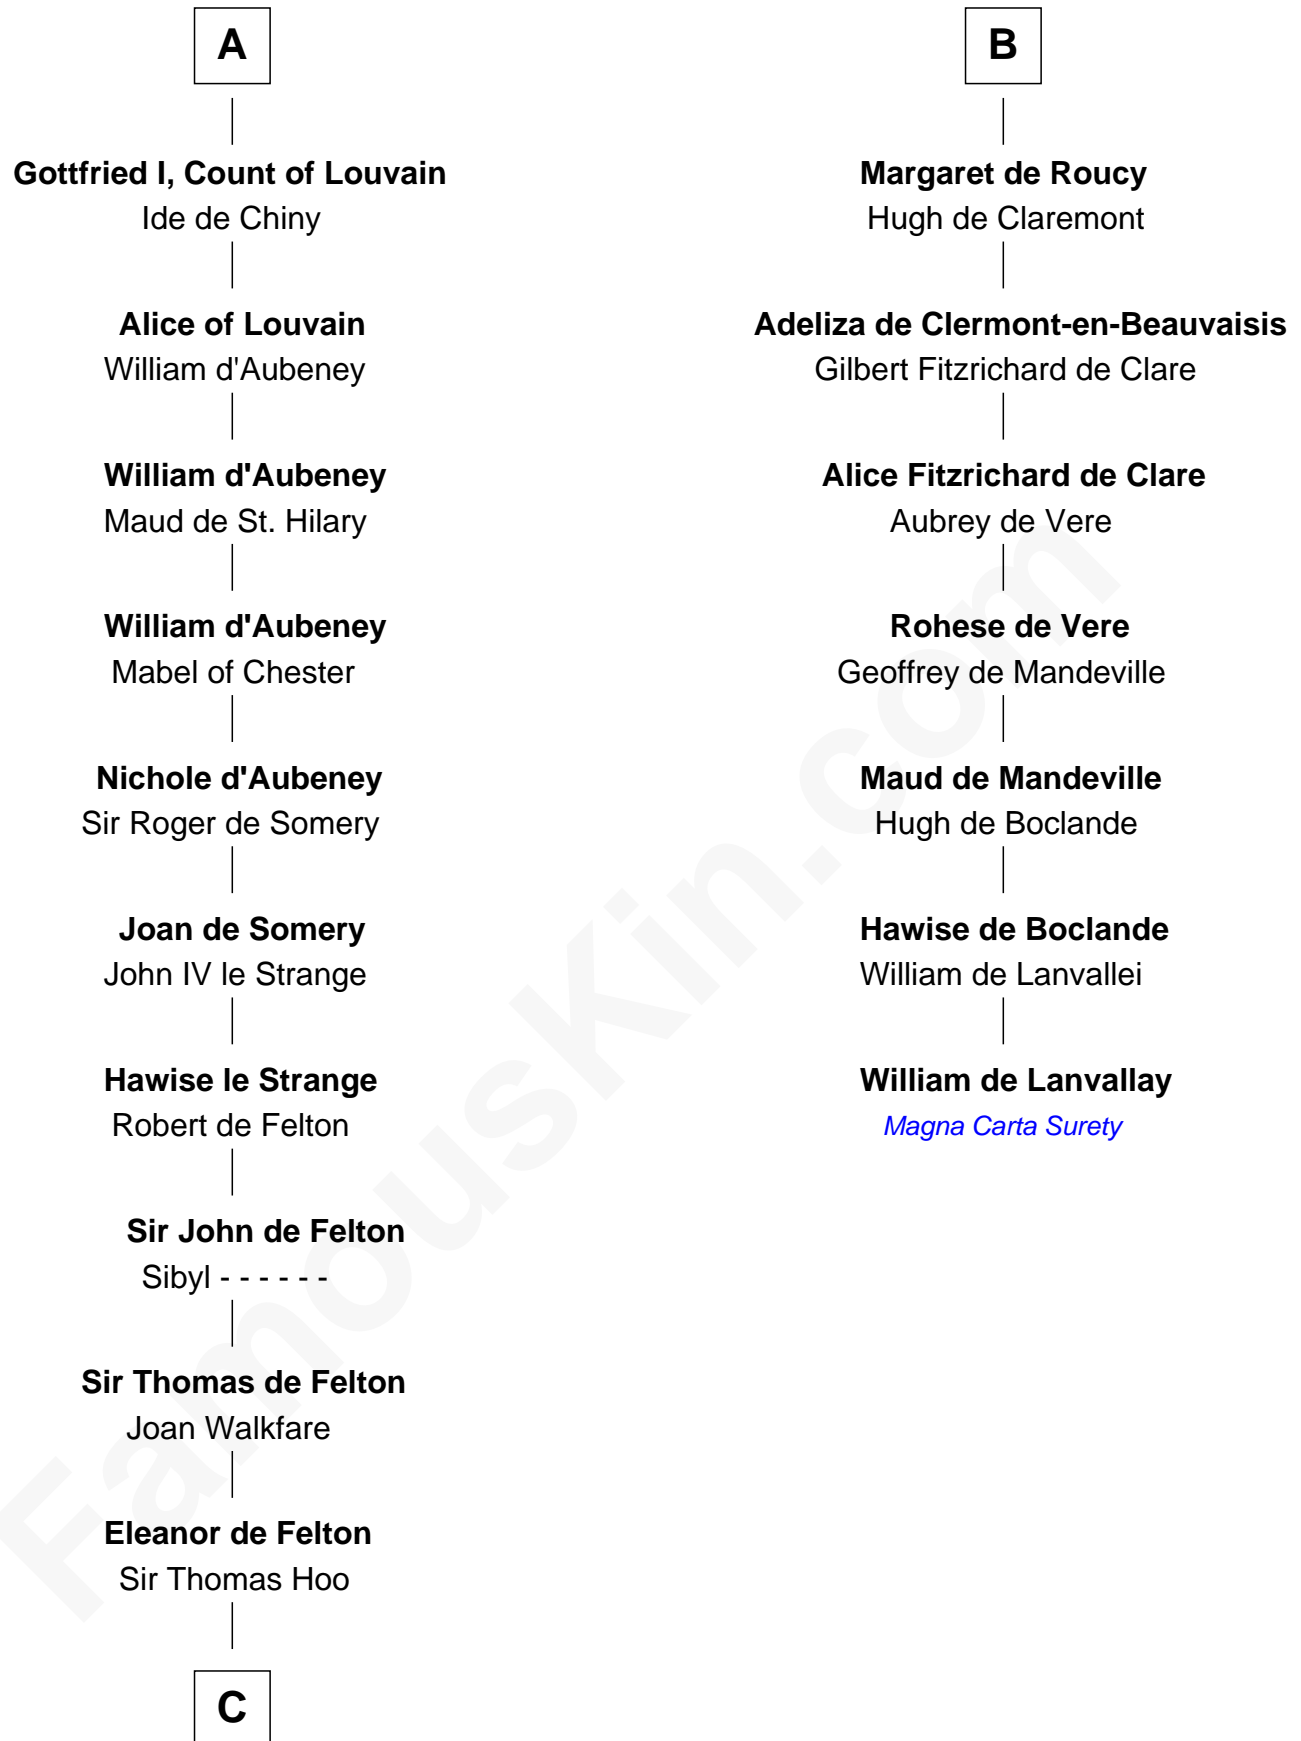

FamousKin.com Relationship Chart of

Anne Boleyn

2nd Wife of King Henry VIII

13th cousin 8 times removed of

William de Lanvallay

Magna Carta Surety

Conrad I of Burgundy

Adelaide of Tours

Conrad II of Burgundy
Ermentrude of Upper Alsace

Adelaide of Burgundy
Richard of Burgundy

Adelaide of Burgundy
Rainier II of Hainaut

Rainier III of Hainault
Adela - - - - -

Lambert I, Count of Louvain
Gerberga of Lower Lorraine

Lambert II, Count of Louvain
Oda of Lorraine

Henry II, Count of Louvain
Adela of Orthen

A

Conrad II of Burgundy
Ermentrude of Upper Alsace

Adelaide of Burgundy
Richard of Burgundy

Adelaide of Burgundy
Rainier II of Hainaut

Rainier III of Hainault
Adela - - - - -

Rainier IV of Hainault
Hedwig of France

Beatrix of Hainault
Ebles of Roucy

Alice de Roucy
Hildouin of Montdidier

B

C

—
Sir Thomas Hoo
Elizabeth Wychingham

—
Anne Hoo
Sir Geoffrey Boleyn