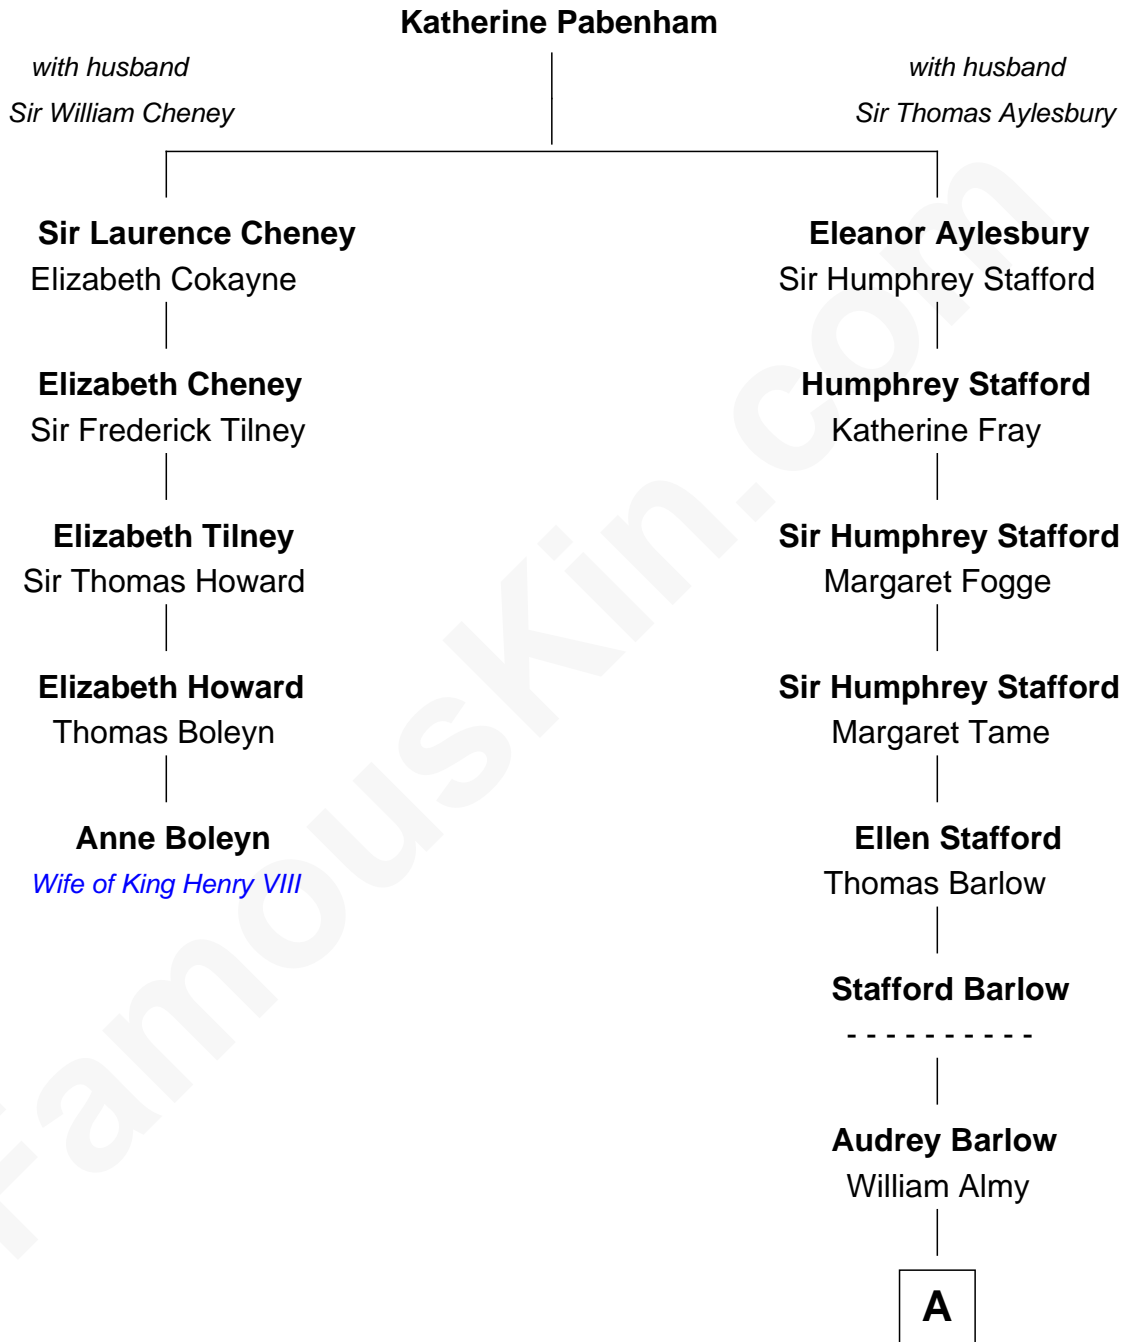

# FamousKin.com Relationship Chart of

**Anne Boleyn**

*2nd Wife of King Henry VIII*

4th cousin 15 times removed of

**Amy Adams**

*Movie Actress*

**A**

**Annis Almy**  
John Greene

**Audrey Greene**  
John Spencer

**William Spencer**  
Elizabeth Rice

**Job Spencer**  
Sarah Vaughan

**Col. Randall Spencer**  
Rhoda Greene

**Randall Spencer**  
Amy Stillman

Probable

**Alzina Spencer**  
Nathaniel Robinson Hammond