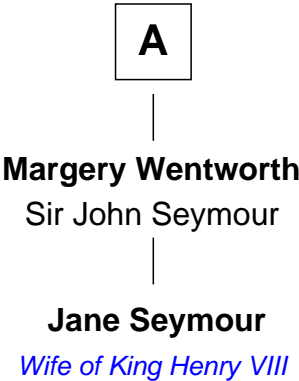

# FamousKin.com Relationship Chart of

**Anne Boleyn**

*2nd Wife of King Henry VIII*

7th cousin 1 time removed of

**Jane Seymour**

*3rd Wife of King Henry VIII*

**William de Ros**  
Maude de Vaux

**Sir William de Ros**  
Margery de Badlesmere

**Maud de Roos**  
John de Welles

**Anne de Welles**  
James Butler

**James Butler**  
Joan Beauchamp

**Sir Thomas Butler**  
Anne Hankeford

**Margaret Butler**  
Sir William Boleyn

**Thomas Boleyn**  
Elizabeth Howard

**Anne Boleyn**  
*Wife of King Henry VIII*

**Agnes de Ros**  
Pain de Tibetot

**Sir John de Tibetot**  
Margaret de Badlesmere

**Sir Robert de Tibetot**  
Margaret Deincourt

**Elizabeth de Tibetot**  
Sir Philip le Despencer

**Margery Despencer**  
Sir Roger Wentworth

**Sir Philip Wentworth**  
Mary Clifford

**Sir Henry Wentworth**  
Anne Say

**A**

FamousKin.com