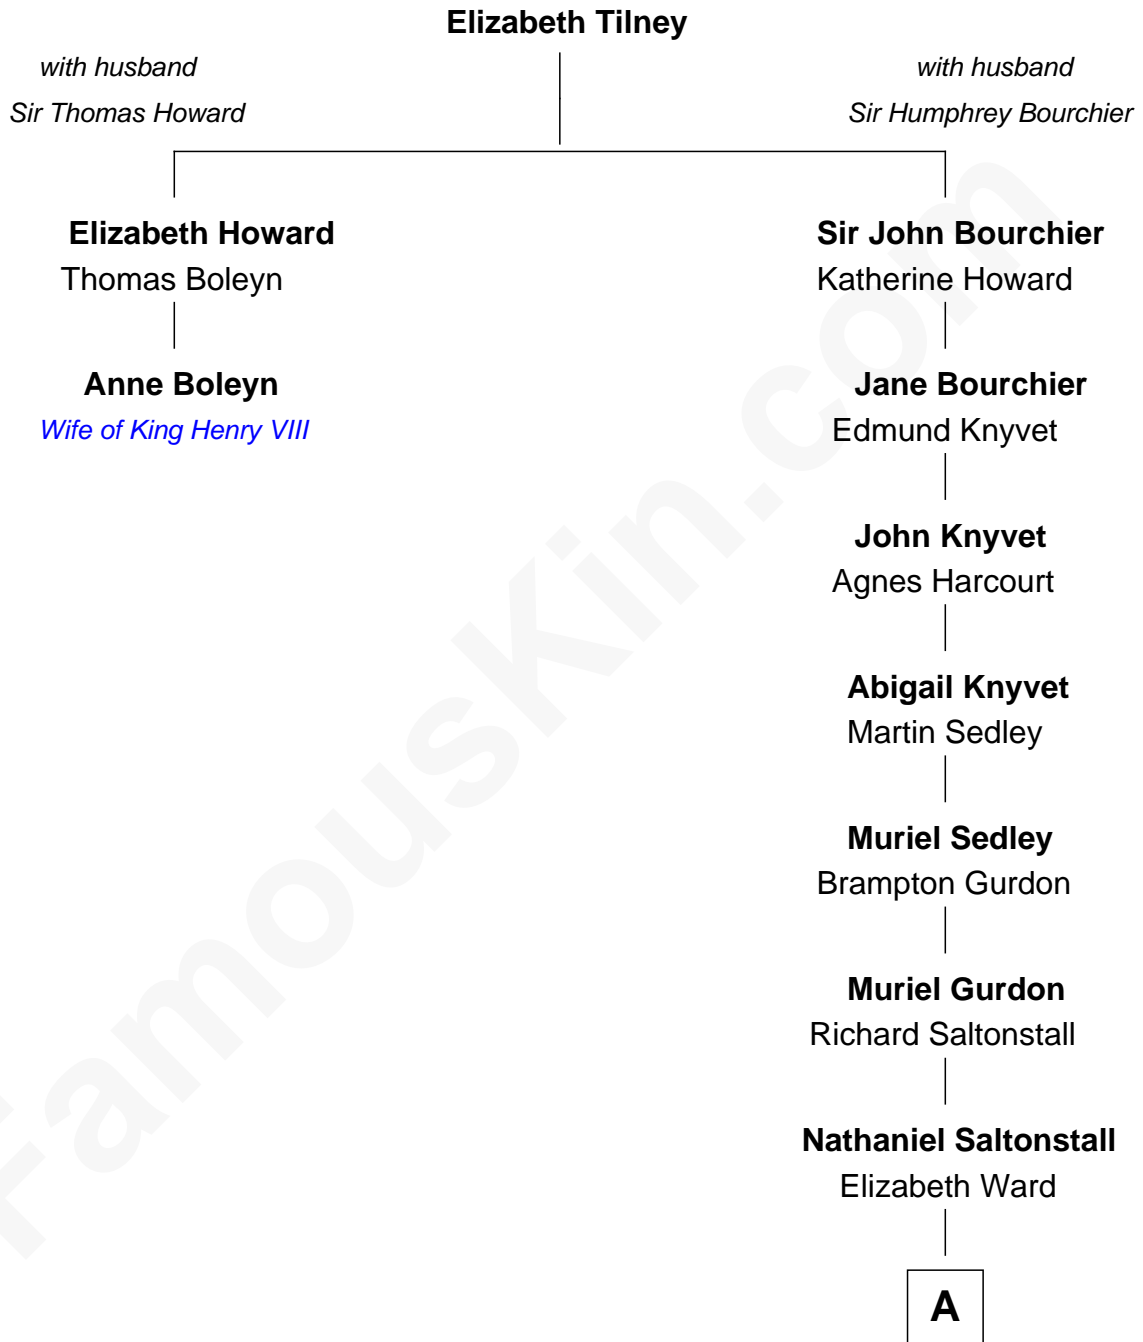

# FamousKin.com Relationship Chart of

**Anne Boleyn**

*2nd Wife of King Henry VIII*

**1st cousin 14 times removed of**

**John Adams Morgan**

*1952 Olympic Sailing Gold Medalist*

**A**

**Elizabeth Saltonstall**

Rev. Rowland Cotton

**Joanna Cotton**

Rev. John Brown

**Abigail Brown**

Edward Brooks

**Peter Chardon Brooks**

Ann Gorham

**Abigail Brown Brooks**