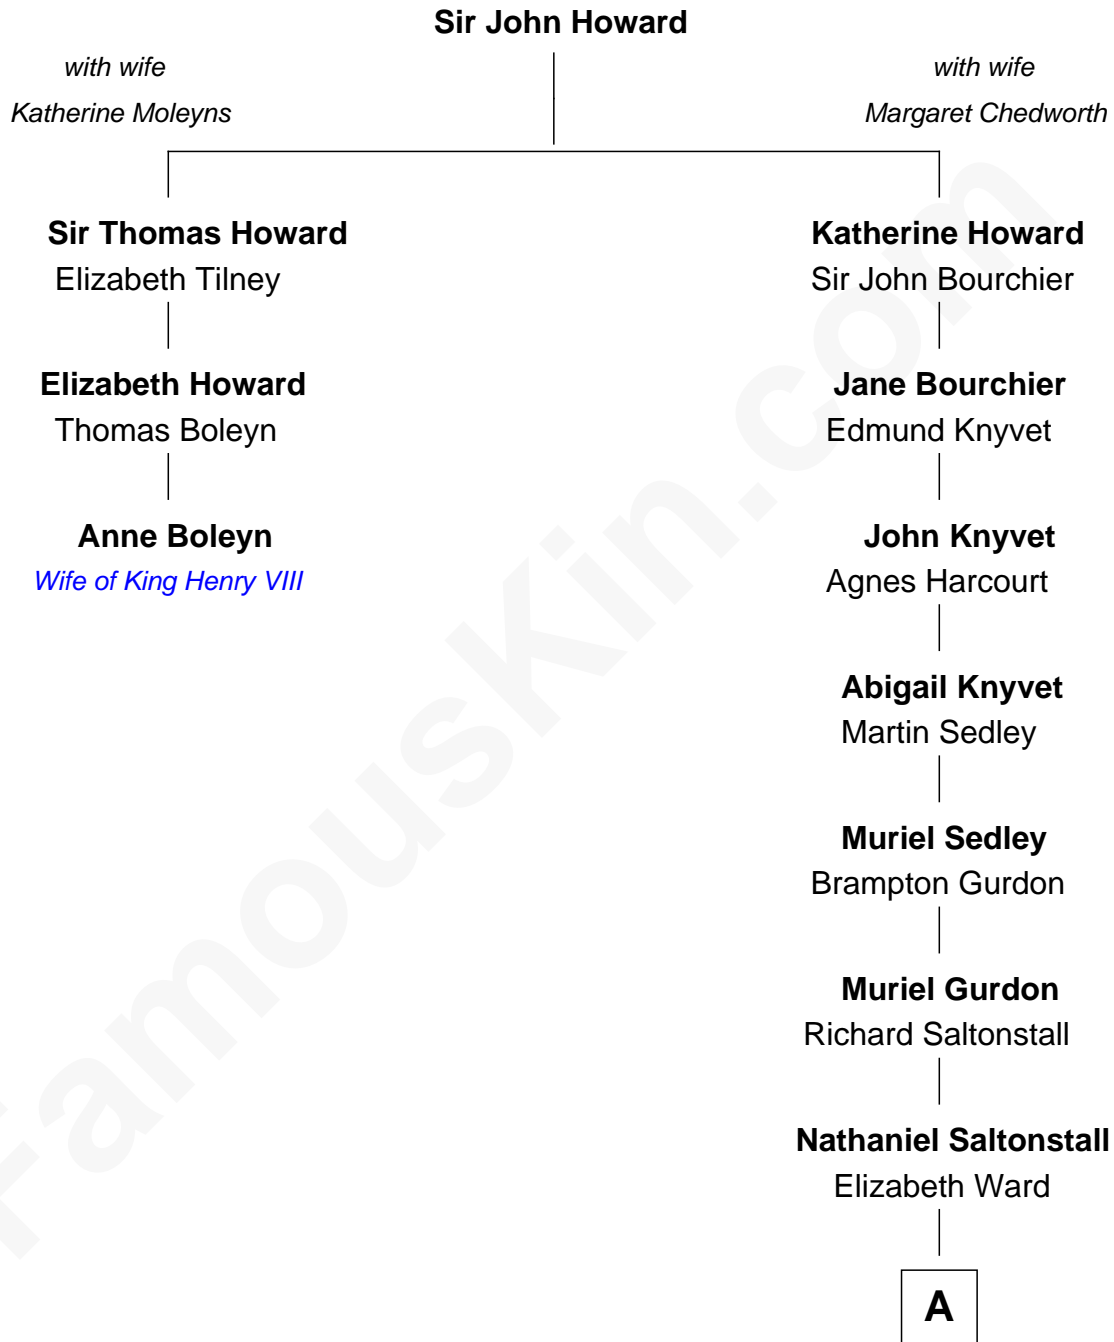

# FamousKin.com Relationship Chart of

**Anne Boleyn**

*2nd Wife of King Henry VIII*

**2nd cousin 13 times removed of**

**John Adams Morgan**

*1952 Olympic Sailing Gold Medalist*

**A**

**Elizabeth Saltonstall**