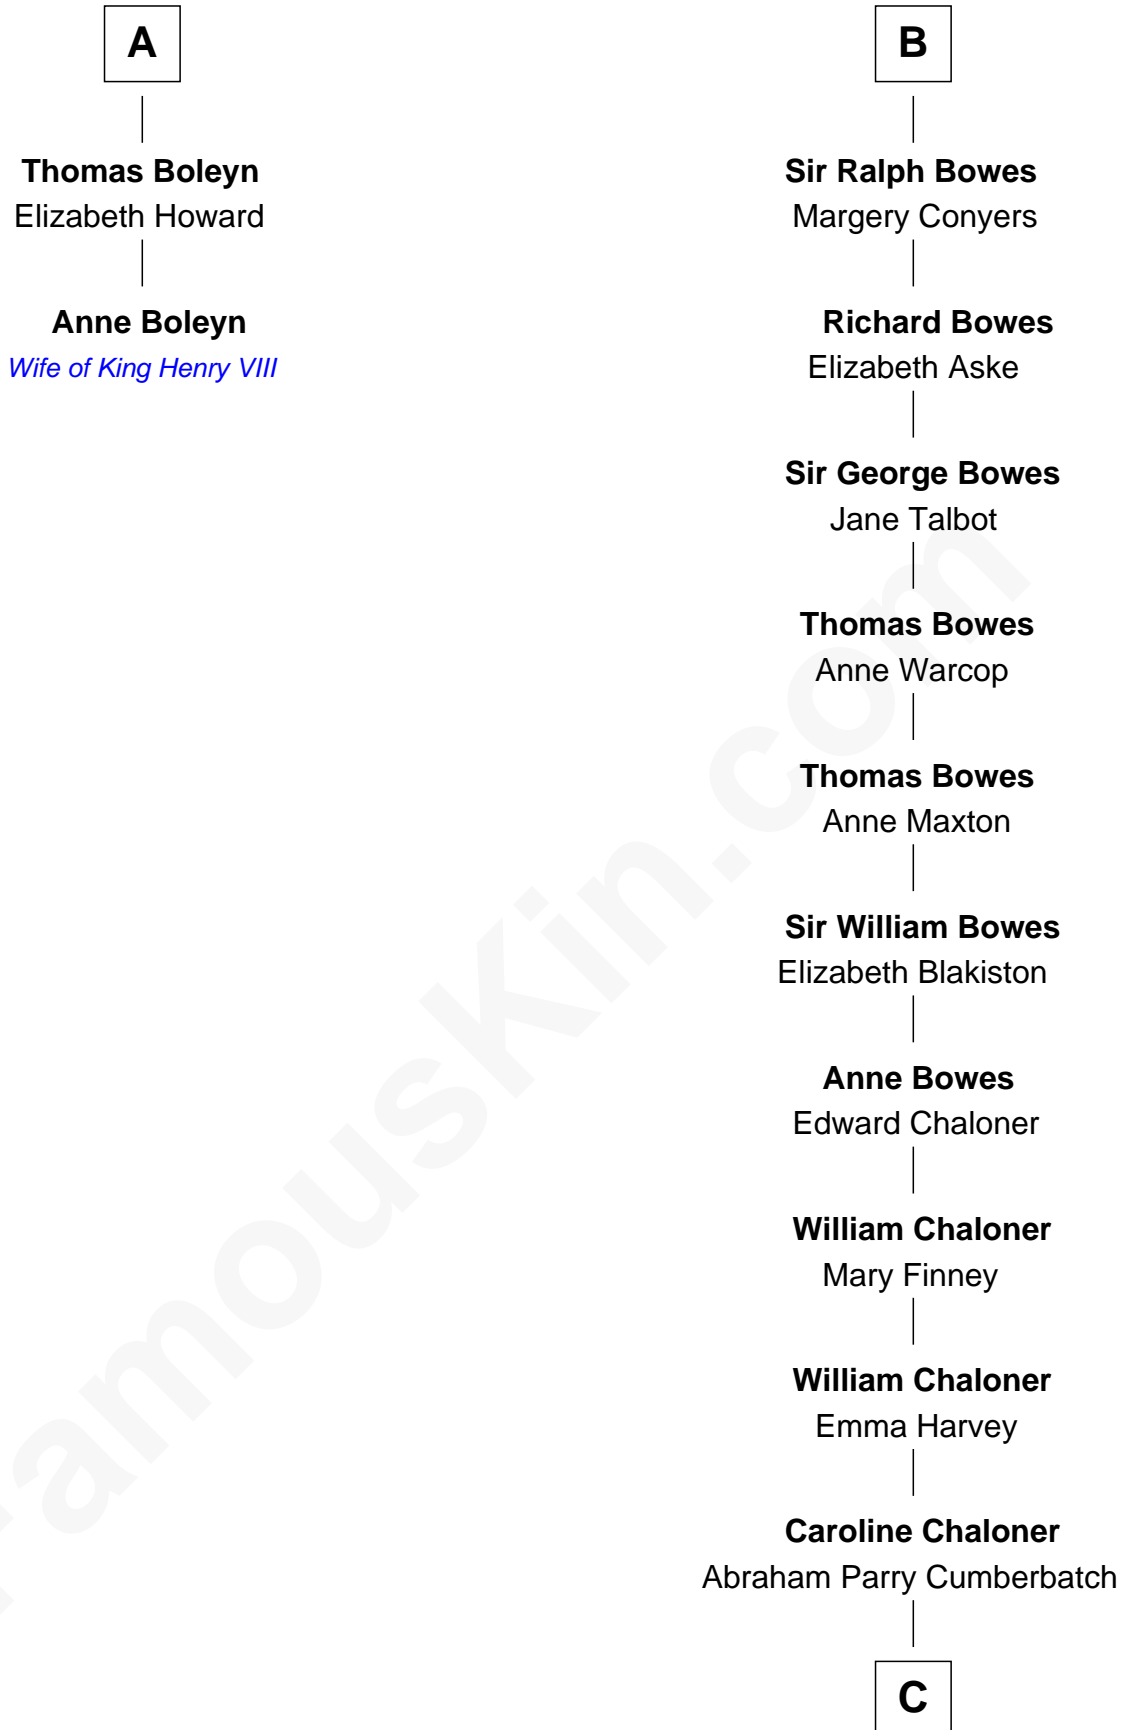

FamousKin.com Relationship Chart of

Anne Boleyn

2nd Wife of King Henry VIII

8th cousin 13 times removed of

Benedict Cumberbatch

Movie, Television and Stage Actor

C

Robert William Cumberbatch

Louisa Grace Hanson

Henry Alfred Cumberbatch

Hélène Gertrude Rees

Henry Carlton Cumberbatch

Pauline Ellen Laing Congdon

Timothy Carlton Congdon Cumberbatch

Wanda Ventham

Benedict Cumberbatch