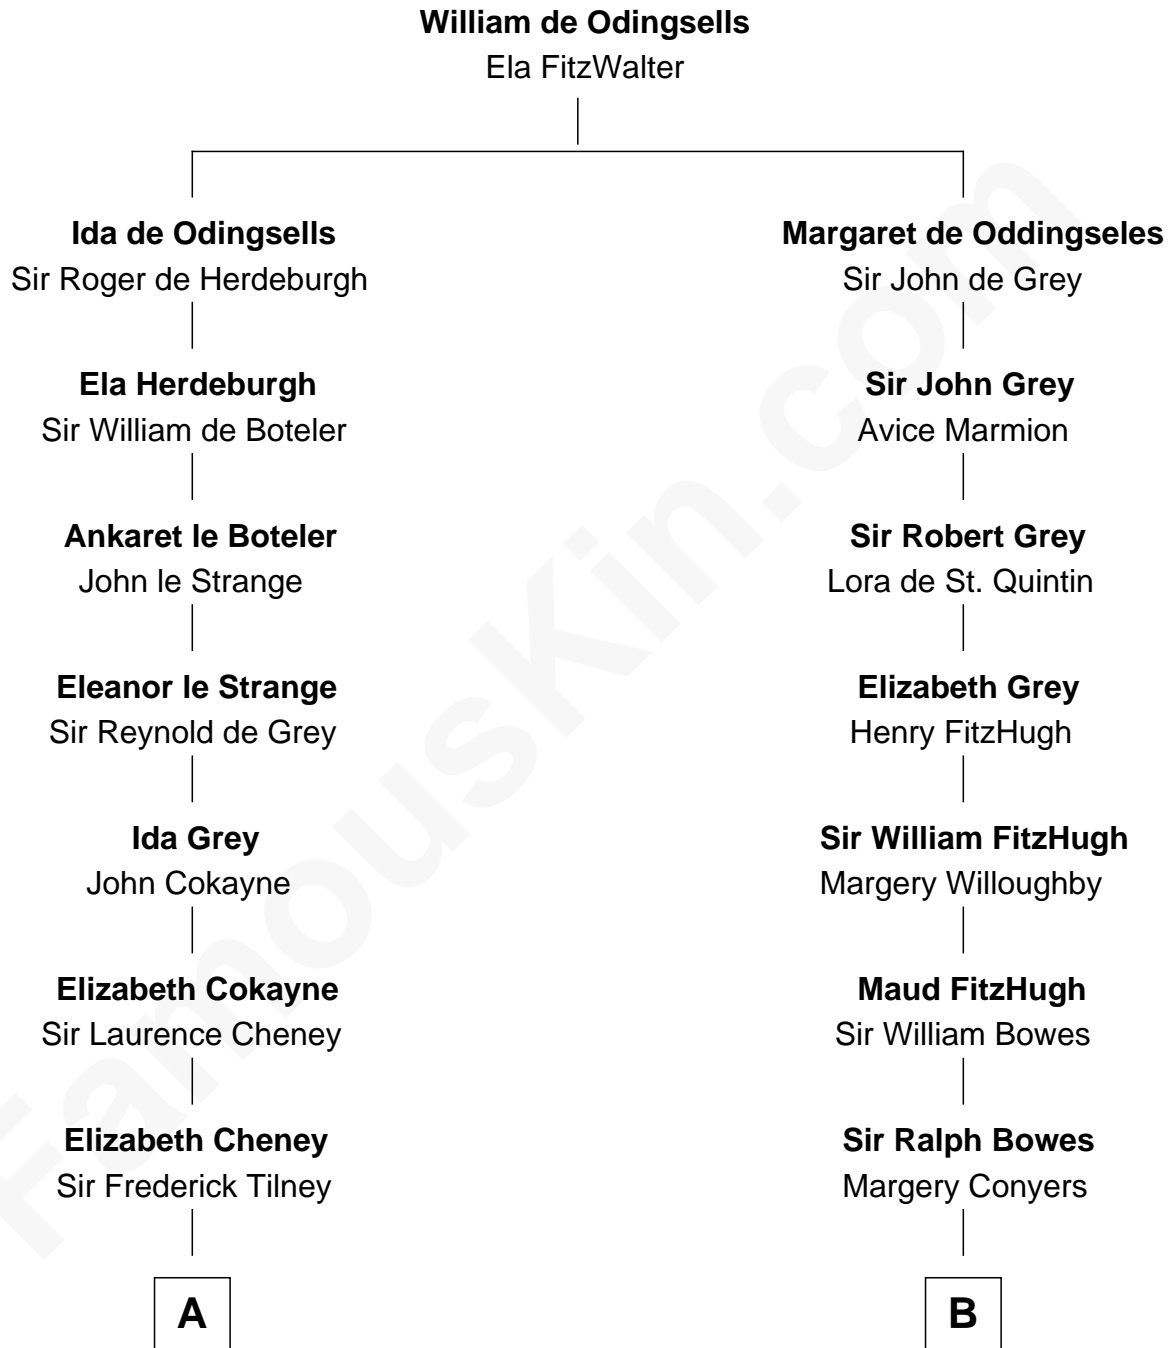

FamousKin.com Relationship Chart of

Anne Boleyn

2nd Wife of King Henry VIII

9th cousin 11 times removed of

Benedict Cumberbatch

Movie, Television and Stage Actor

C

Henry Alfred Cumberbatch

Hélène Gertrude Rees

Henry Carlton Cumberbatch

Pauline Ellen Laing Congdon

Timothy Carlton Congdon Cumberbatch

Wanda Ventham

Benedict Cumberbatch

Movie, Television and Stage Actor