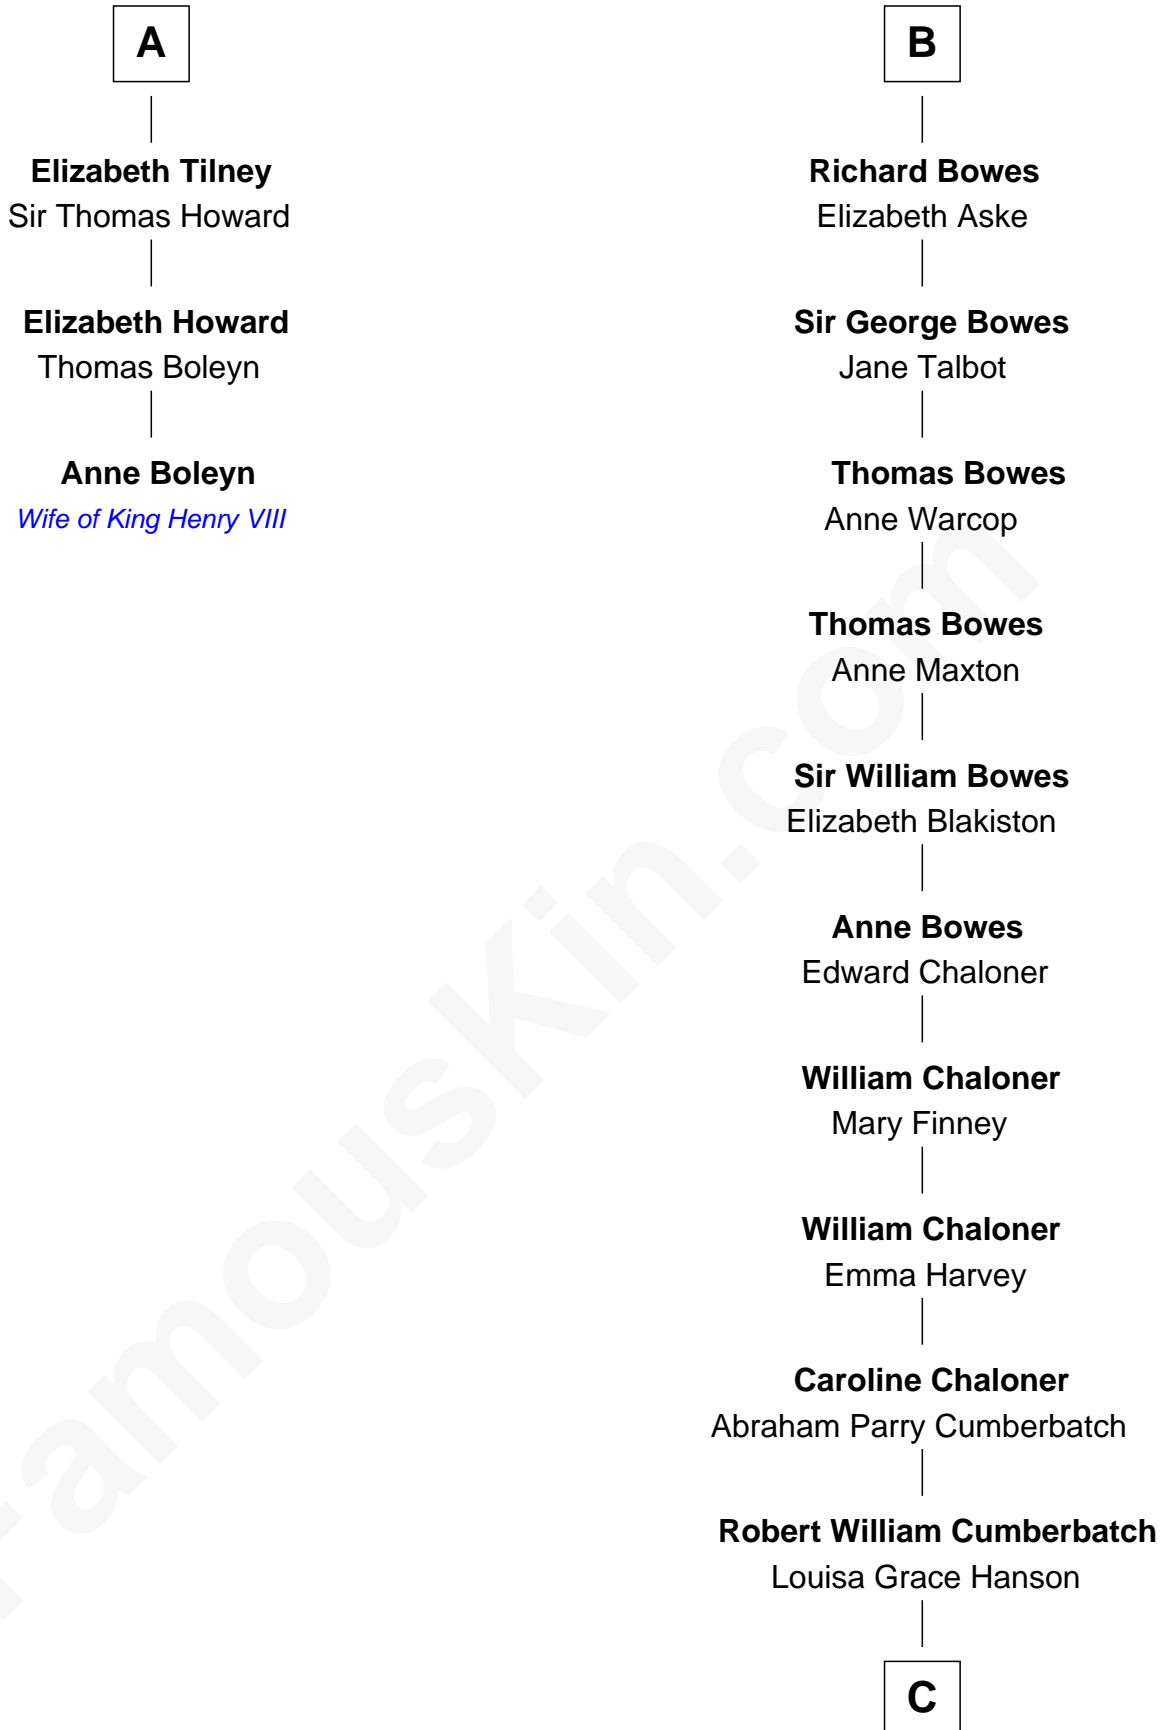

FamousKin.com Relationship Chart of

Anne Boleyn

2nd Wife of King Henry VIII

9th cousin 11 times removed of

Benedict Cumberbatch

Movie, Television and Stage Actor

C

Henry Alfred Cumberbatch

Hélène Gertrude Rees

Henry Carlton Cumberbatch

Pauline Ellen Laing Congdon

Timothy Carlton Congdon Cumberbatch

Wanda Ventham

Benedict Cumberbatch

Movie, Television and Stage Actor