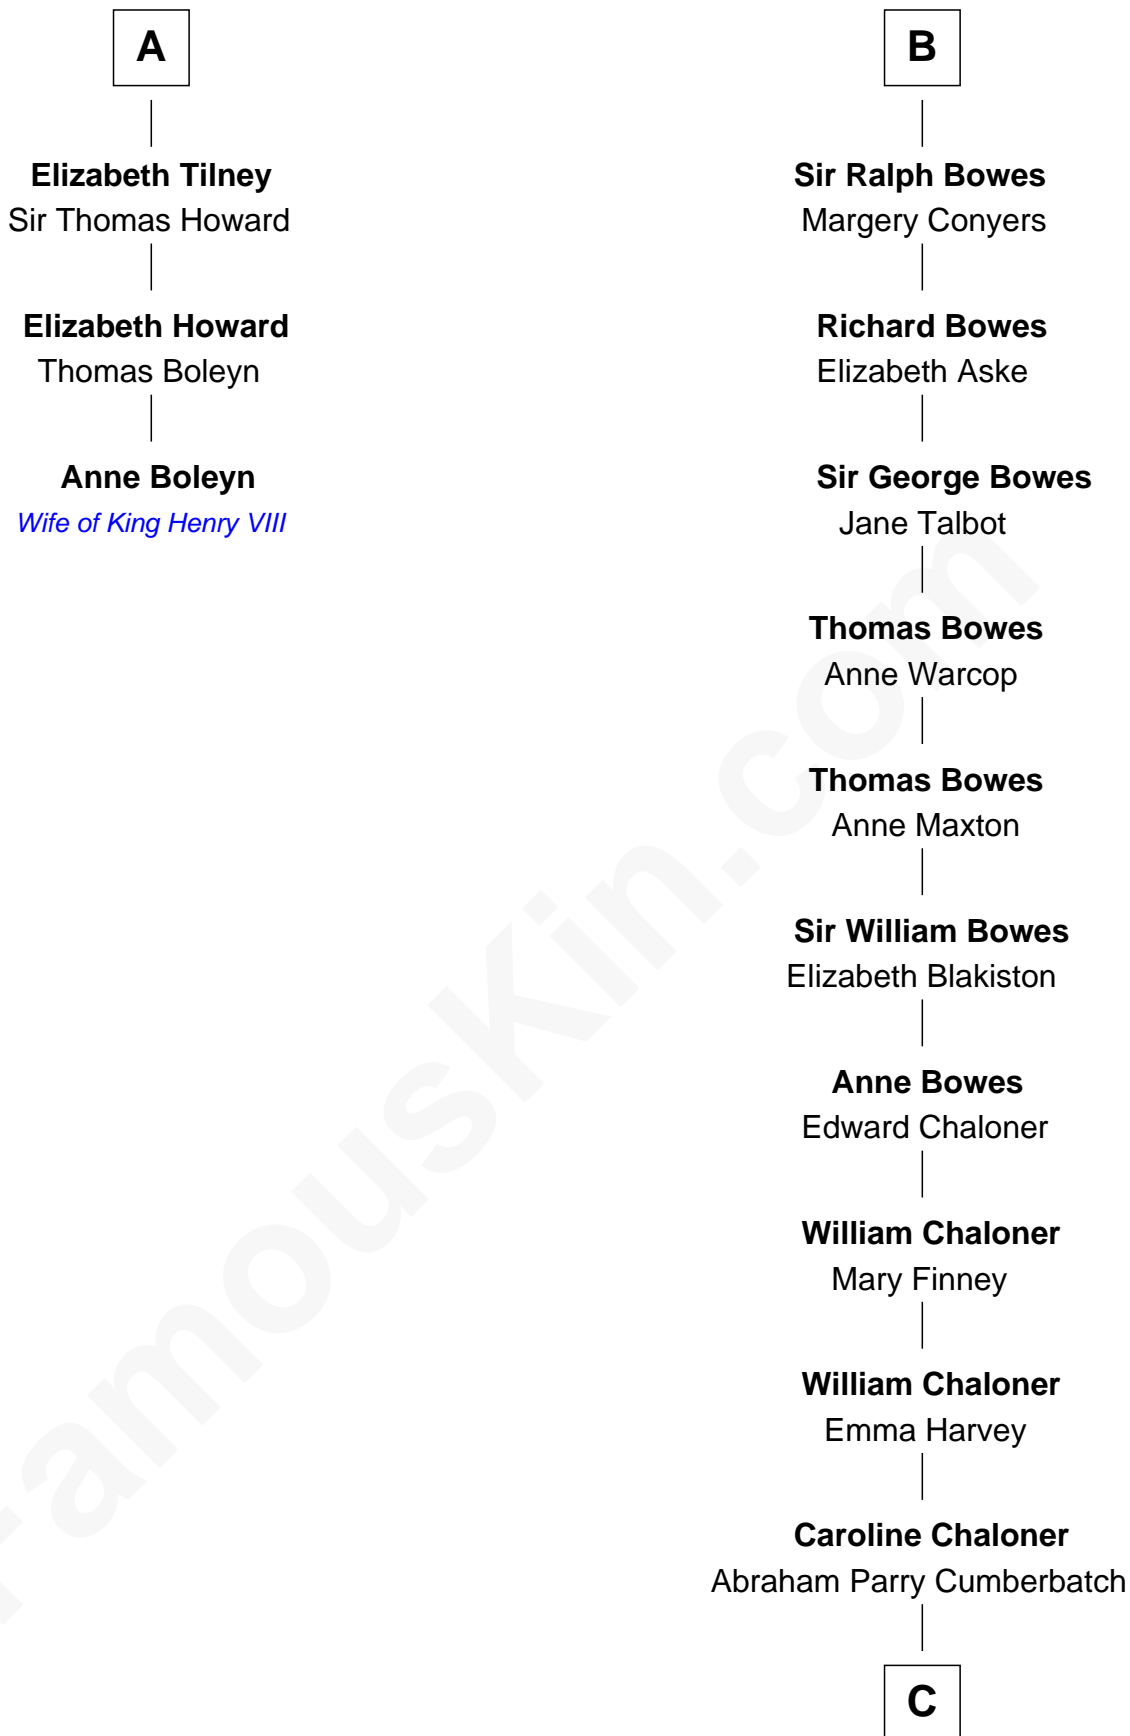

FamousKin.com Relationship Chart of

Anne Boleyn

2nd Wife of King Henry VIII

9th cousin 12 times removed of

Benedict Cumberbatch

Movie, Television and Stage Actor

Sir William de Cantilupe

Eve de Braiose

Joan de Cantilupe
Sir Henry de Hastings

Sir John de Hastings
Isabel de Valence

Elizabeth de Hastings
Sir Roger de Grey

Sir Reynold de Grey
Eleanor le Strange

Ida Grey
John Cokayne

Elizabeth Cokayne
Sir Laurence Cheney

Elizabeth Cheney
Sir Frederick Tilney

A

Milicent de Cantilupe
Eudo la Zouche

Eve la Zouche
Sir Maurice de Berkeley

Isabel de Berkeley
Sir Robert de Clifford

Sir Roger de Clifford
Maud de Beauchamp

Katherine de Clifford
Sir Ralph de Greystoke

Joan de Greystoke
Sir William Bowes

Sir William Bowes
Maud FitzHugh

B

C

Robert William Cumberbatch

Louisa Grace Hanson

Henry Alfred Cumberbatch

Hélène Gertrude Rees