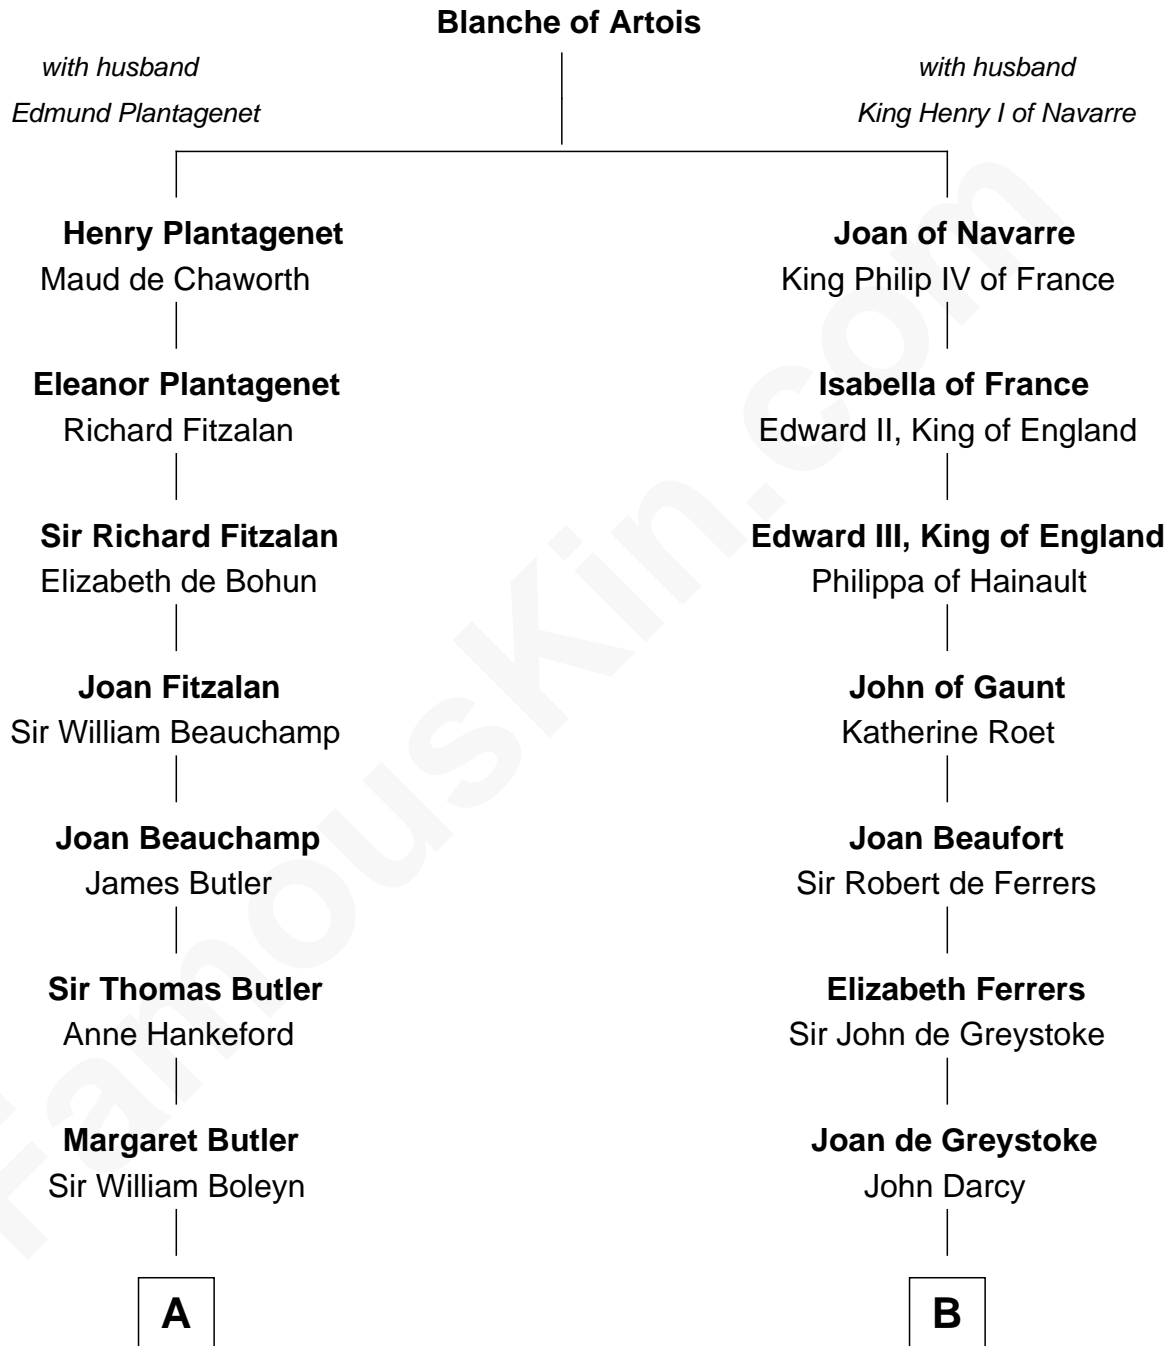

FamousKin.com Relationship Chart of

Anne Boleyn

2nd Wife of King Henry VIII

8th cousin 12 times removed of

Sir Arthur Conan Doyle

Author, "Sherlock Holmes"

C

William Pack
Catherine Scott

Catherine Pack
William Foley

Mary Josephine Elizabeth Foley
Charles Altamont Doyle

Sir Arthur Conan Doyle
Author, "Sherlock Holmes"