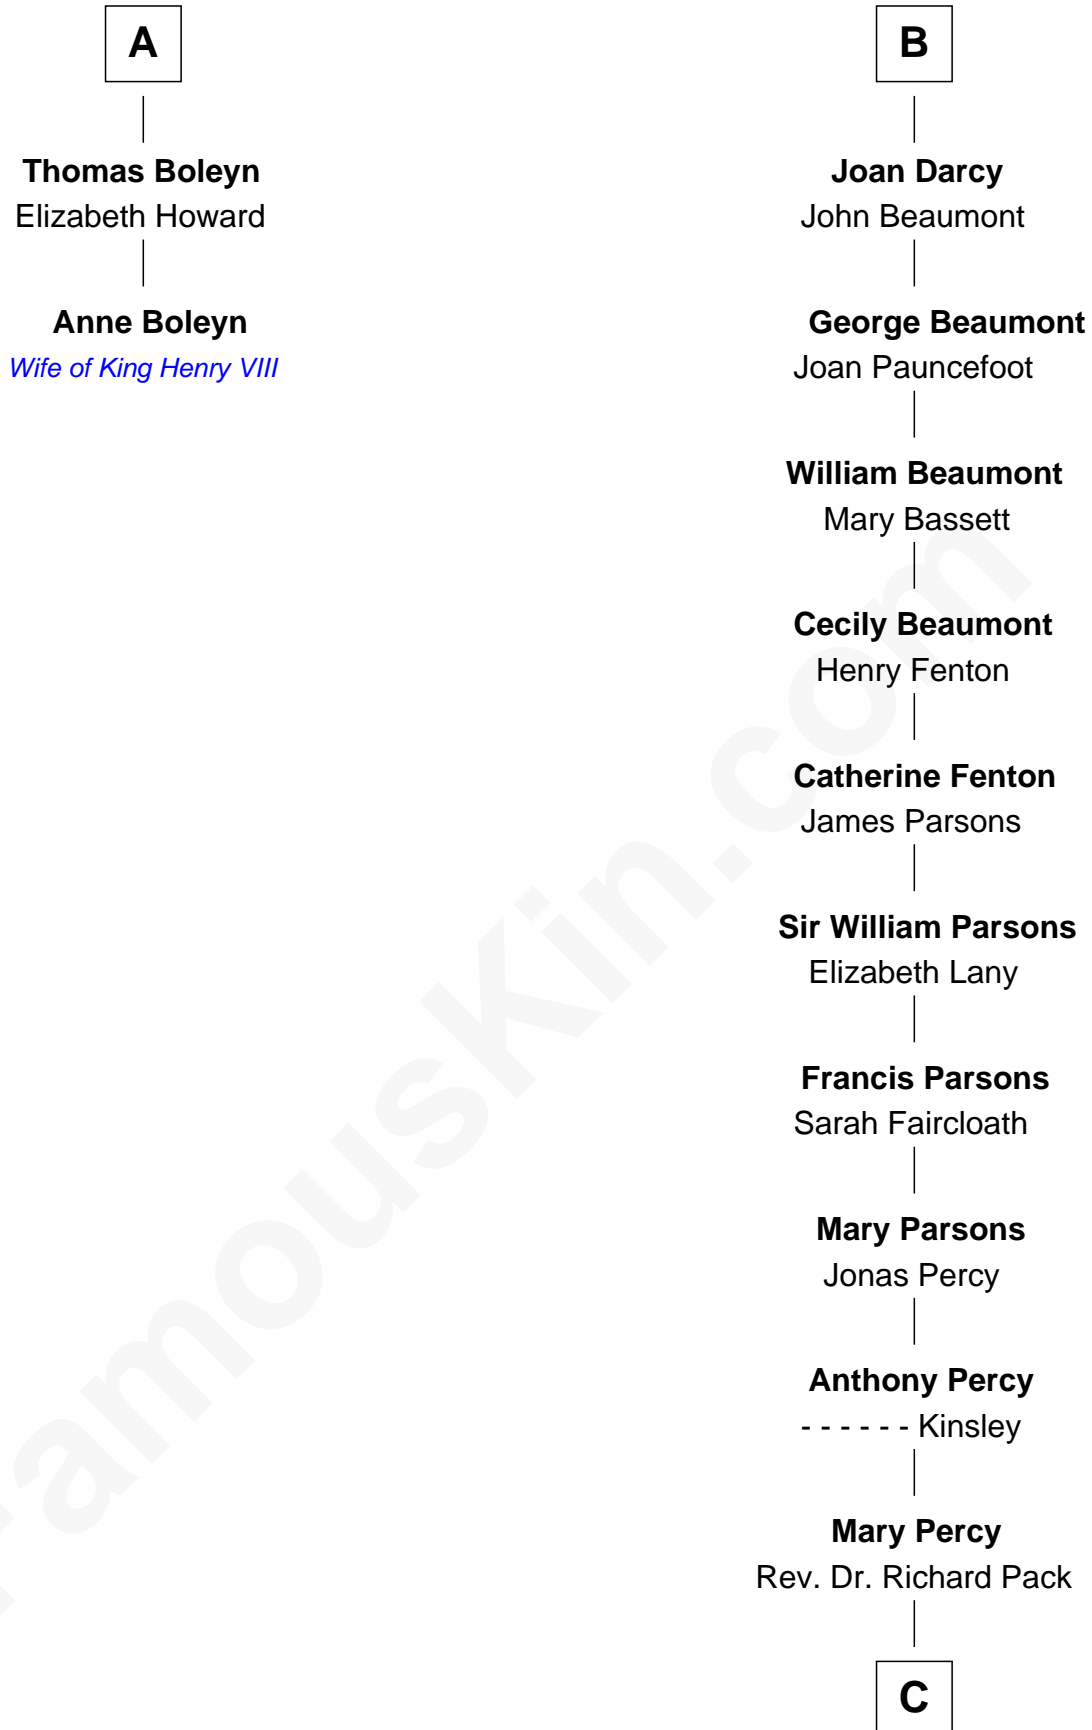

FamousKin.com Relationship Chart of

Anne Boleyn

2nd Wife of King Henry VIII

8th cousin 12 times removed of

Sir Arthur Conan Doyle

Author, "Sherlock Holmes"

C

William Pack
Catherine Scott

Catherine Pack
William Foley

Mary Josephine Elizabeth Foley
Charles Altamont Doyle

Sir Arthur Conan Doyle
Author, "Sherlock Holmes"