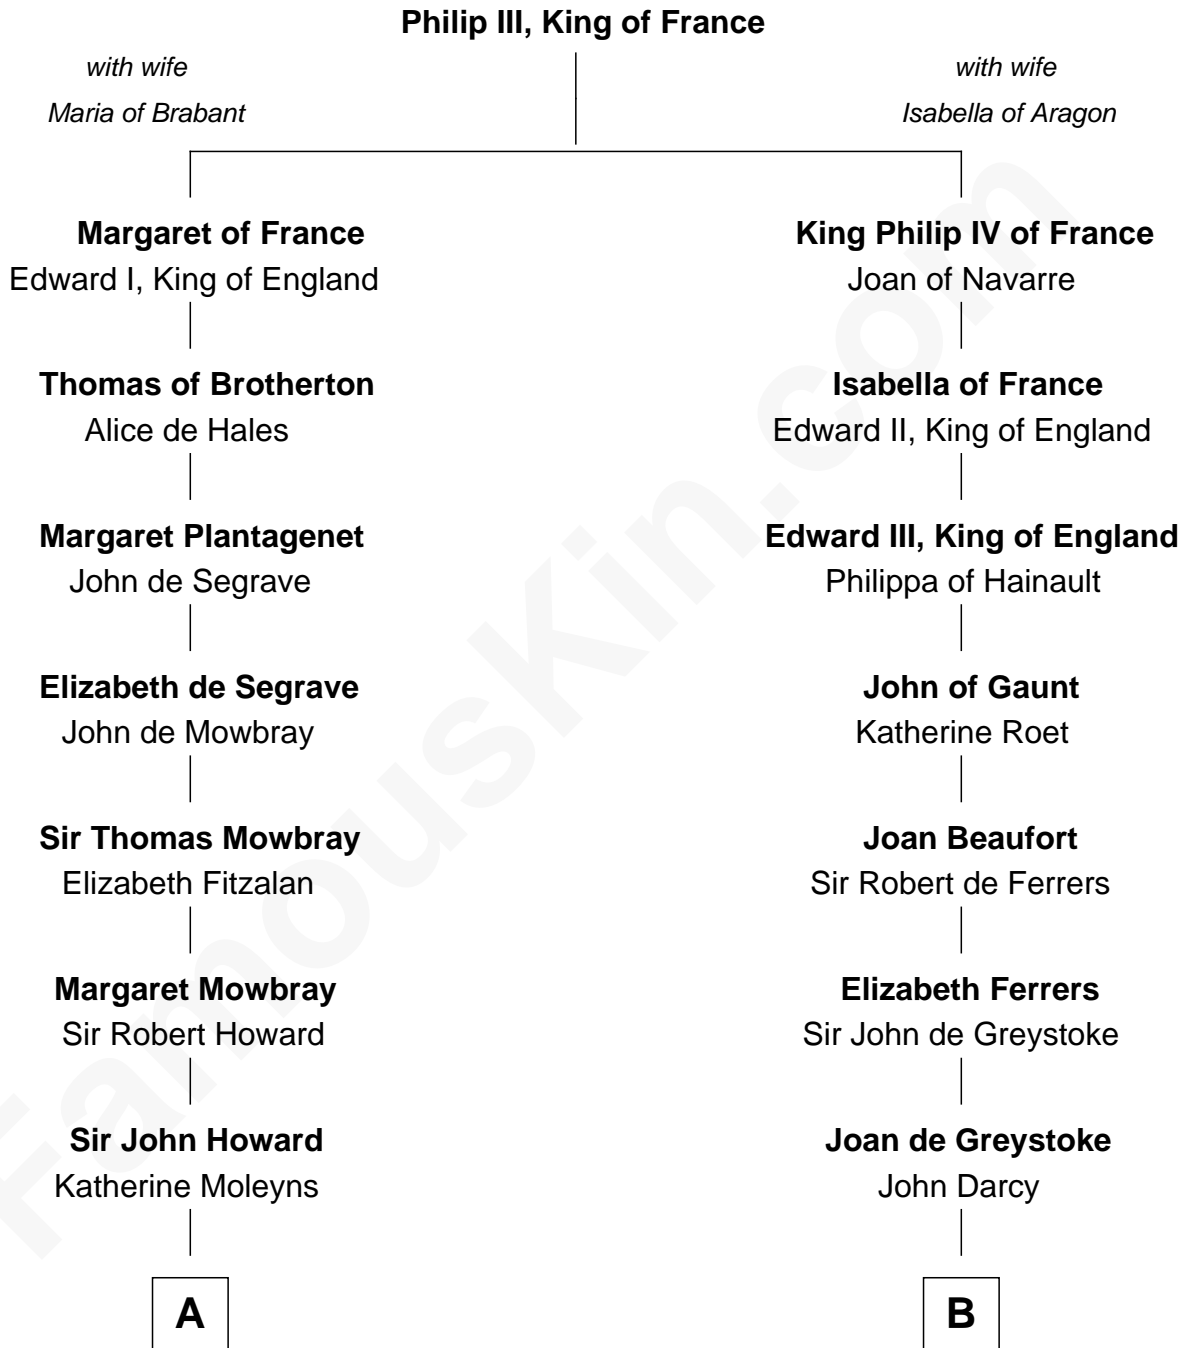

FamousKin.com

Relationship Chart of

Anne Boleyn

2nd Wife of King Henry VIII

9th cousin 11 times removed of

Sir Arthur Conan Doyle

Author, "Sherlock Holmes"

C

William Pack
Catherine Scott

Catherine Pack
William Foley

Mary Josephine Elizabeth Foley
Charles Altamont Doyle

Sir Arthur Conan Doyle
Author, "Sherlock Holmes"