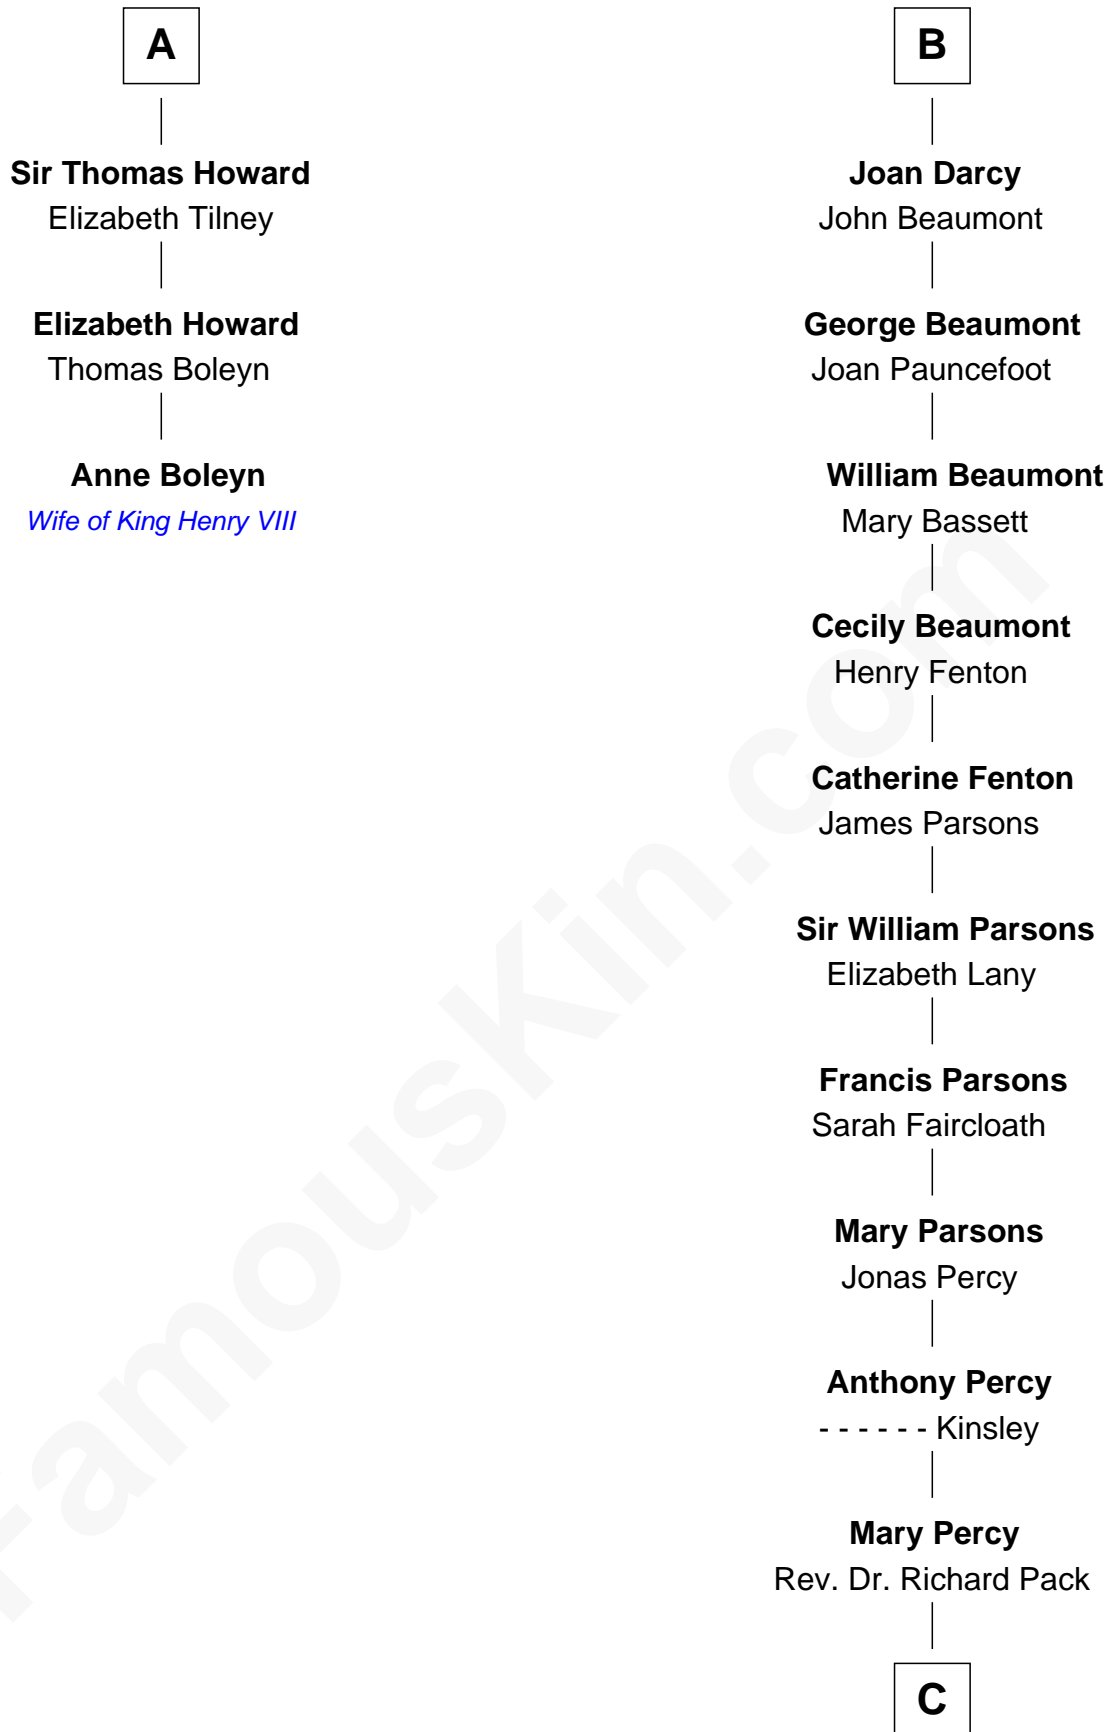

FamousKin.com

Relationship Chart of

Anne Boleyn

2nd Wife of King Henry VIII

9th cousin 11 times removed of

Sir Arthur Conan Doyle

Author, "Sherlock Holmes"

C

William Pack
Catherine Scott

Catherine Pack
William Foley

Mary Josephine Elizabeth Foley
Charles Altamont Doyle

Sir Arthur Conan Doyle
Author, "Sherlock Holmes"