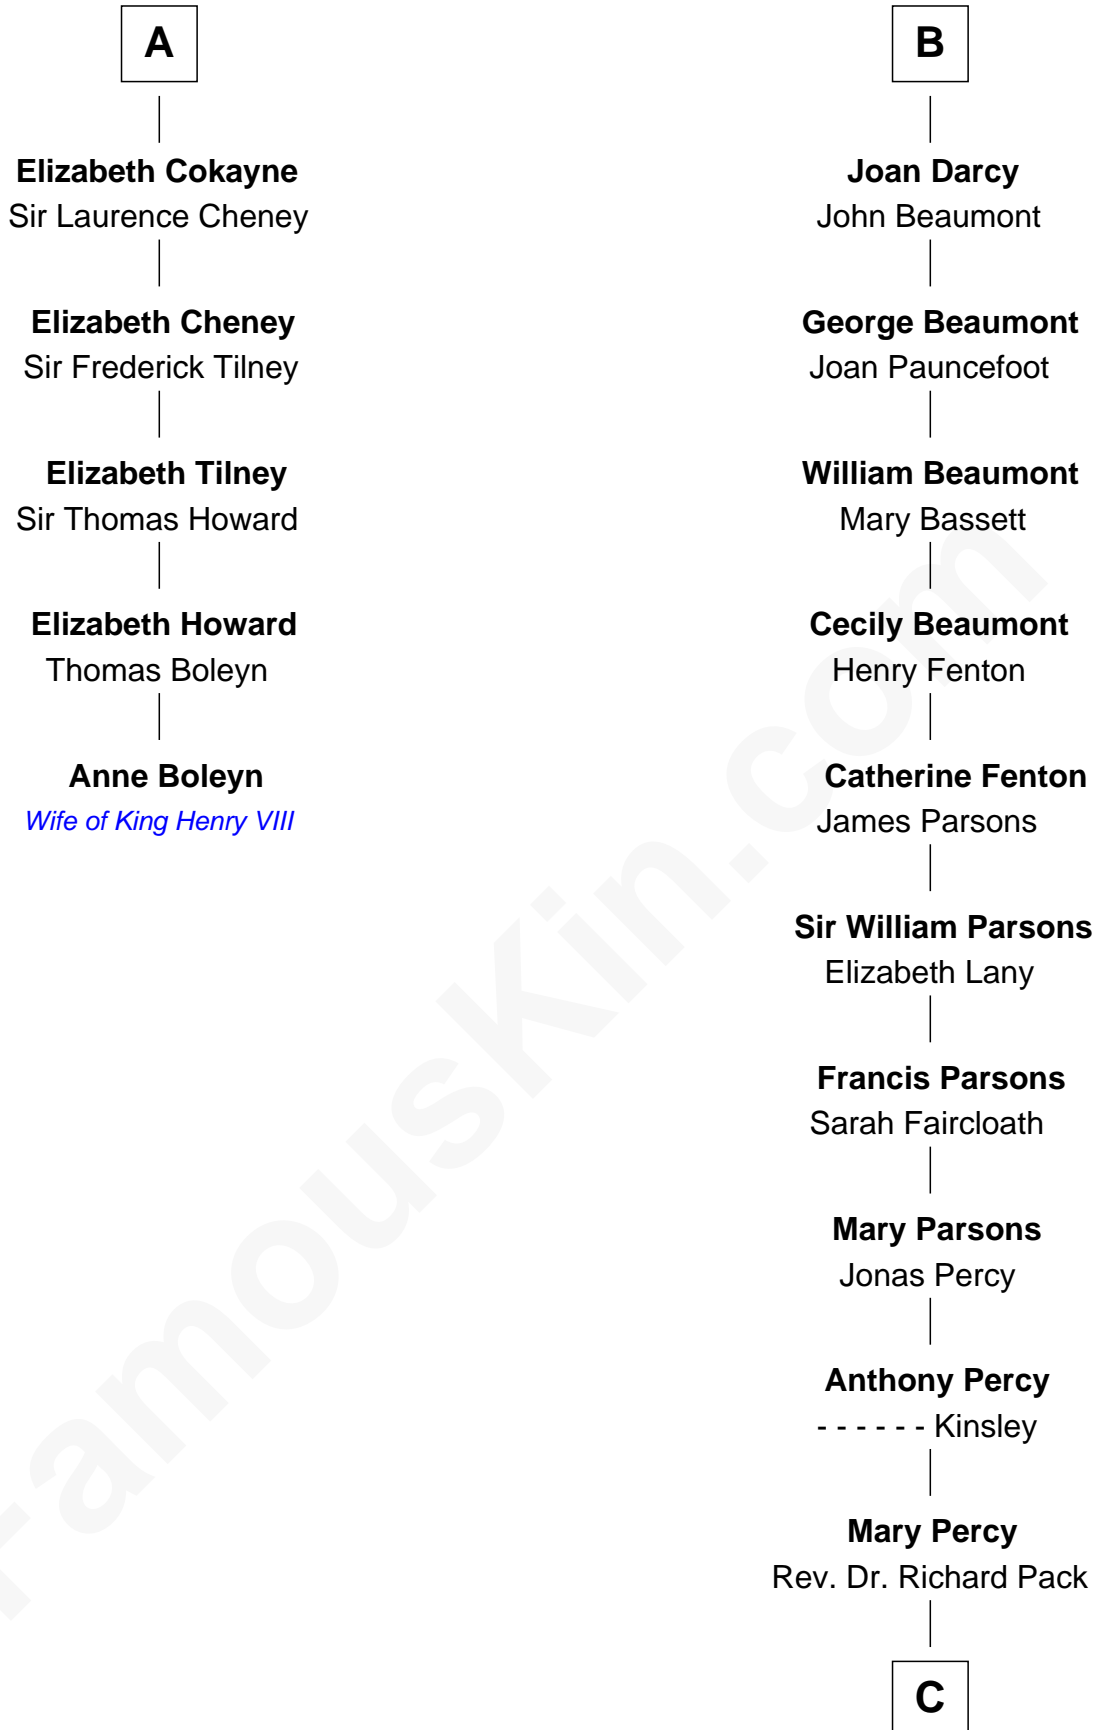

FamousKin.com Relationship Chart of

Anne Boleyn

2nd Wife of King Henry VIII

11th cousin 9 times removed of

Sir Arthur Conan Doyle

Author, "Sherlock Holmes"

Sir William Longespee

Ela of Salisbury

C

William Pack
Catherine Scott

Catherine Pack
William Foley

Mary Josephine Elizabeth Foley
Charles Altamont Doyle

Sir Arthur Conan Doyle
Author, "Sherlock Holmes"