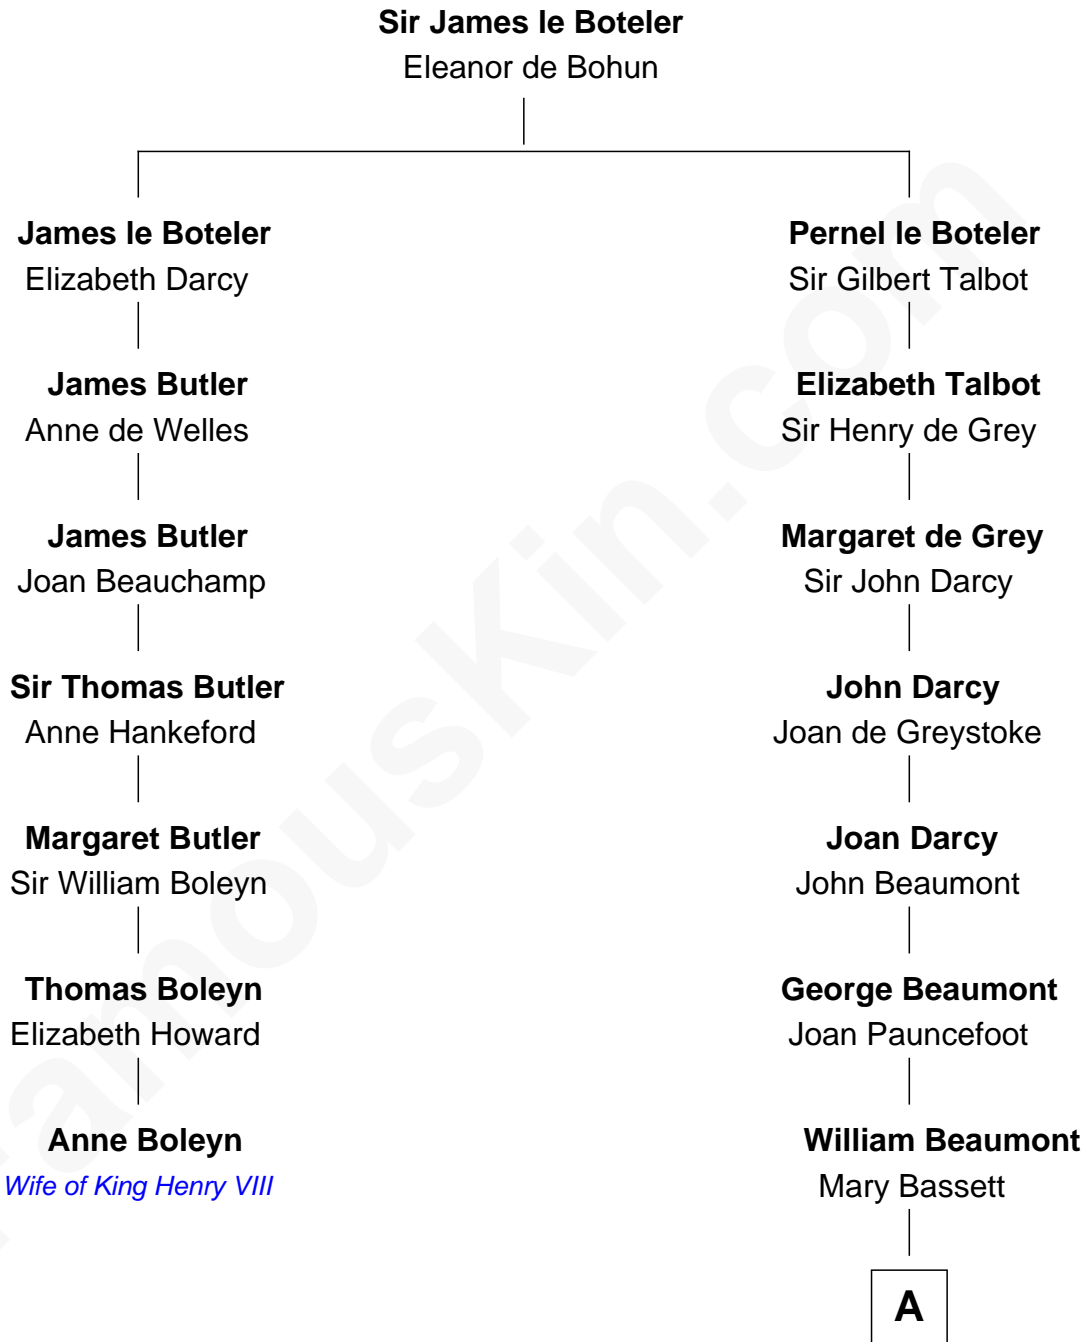

FamousKin.com Relationship Chart of

Anne Boleyn

2nd Wife of King Henry VIII

6th cousin 11 times removed of

Sir Arthur Conan Doyle

Author, "Sherlock Holmes"

A

Cecily Beaumont

Henry Fenton

Catherine Fenton

James Parsons

Sir William Parsons

Elizabeth Lany

Francis Parsons

Sarah Faircloth

Mary Parsons