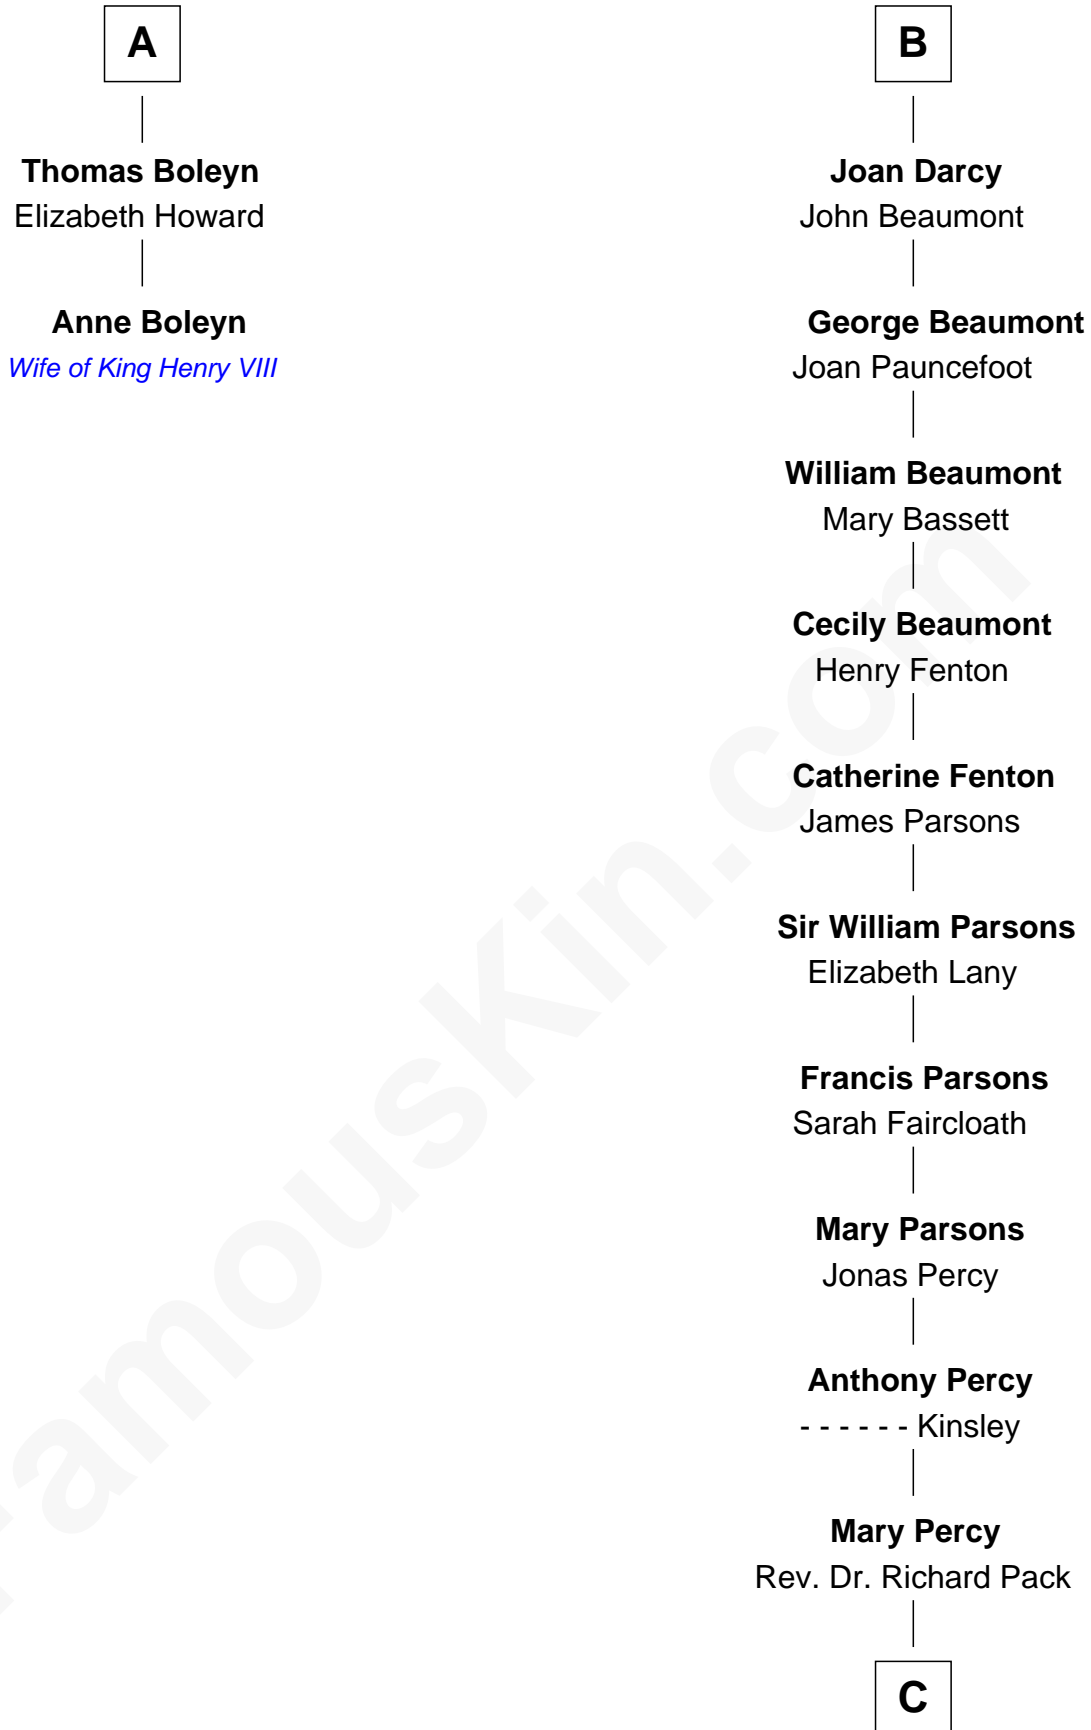

FamousKin.com Relationship Chart of

Anne Boleyn

2nd Wife of King Henry VIII

8th cousin 12 times removed of

Sir Arthur Conan Doyle

Author, "Sherlock Holmes"

Sir William de Beauchamp

*with wife
Isabel Mauduit*

Ann le Botiler

Sir Thomas de Beauchamp

Katherine de Mortimer

Richard Talbot

Elizabeth Comyn

Sir William Beauchamp

Joan Fitzalan

Sir Gilbert Talbot

Pernel le Boteler

Joan Beauchamp

James Butler

Elizabeth Talbot

Sir Henry de Grey

Sir Thomas Butler

Anne Hankeford

Margaret de Grey

Sir John Darcy

Margaret Butler

Sir William Boleyn

John Darcy

Joan de Greystoke

A

B

C