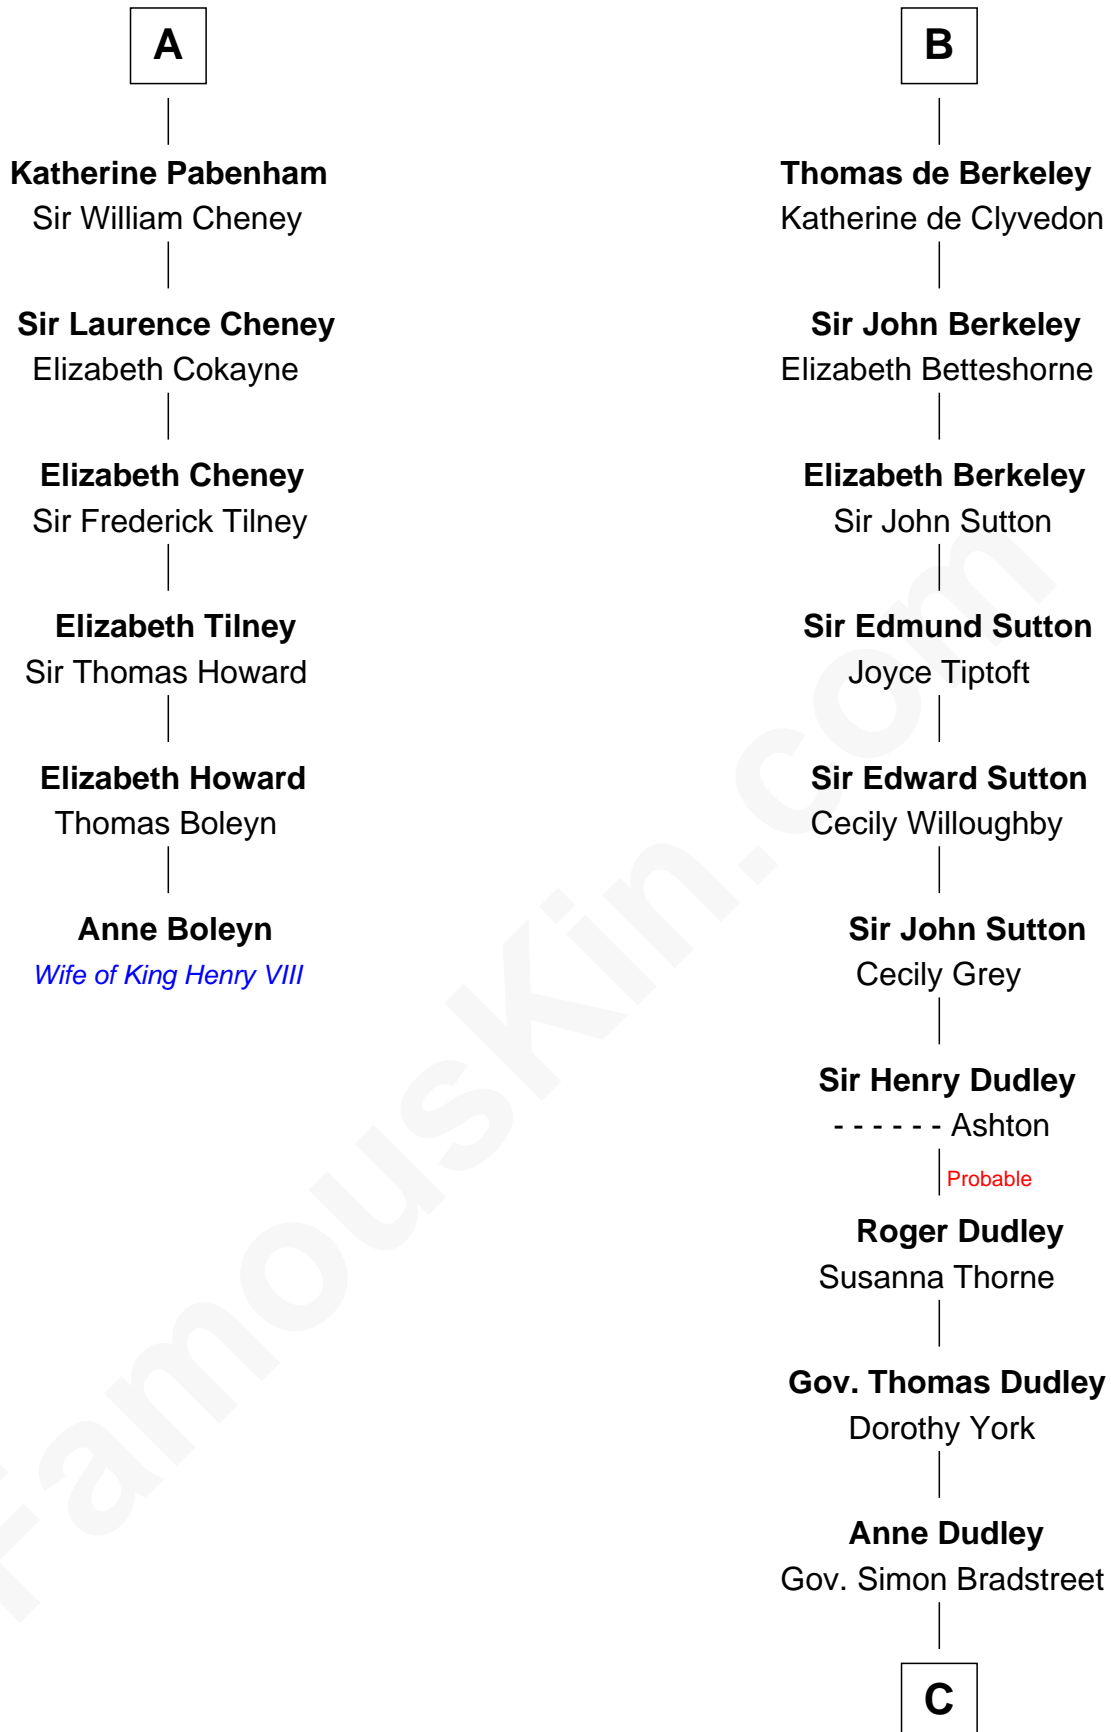

FamousKin.com Relationship Chart of

Anne Boleyn

2nd Wife of King Henry VIII

12th cousin 9 times removed of

Jane (Appleton) Pierce

First Lady of President Franklin Pierce

William I de Lancaster

Gundred de Warenne

Sir William de Ferrers

Joan de Ferrers

Sir Thomas de Berkeley

Sir Maurice de Berkeley

Eve la Zouche

B

C

Sarah Bradstreet