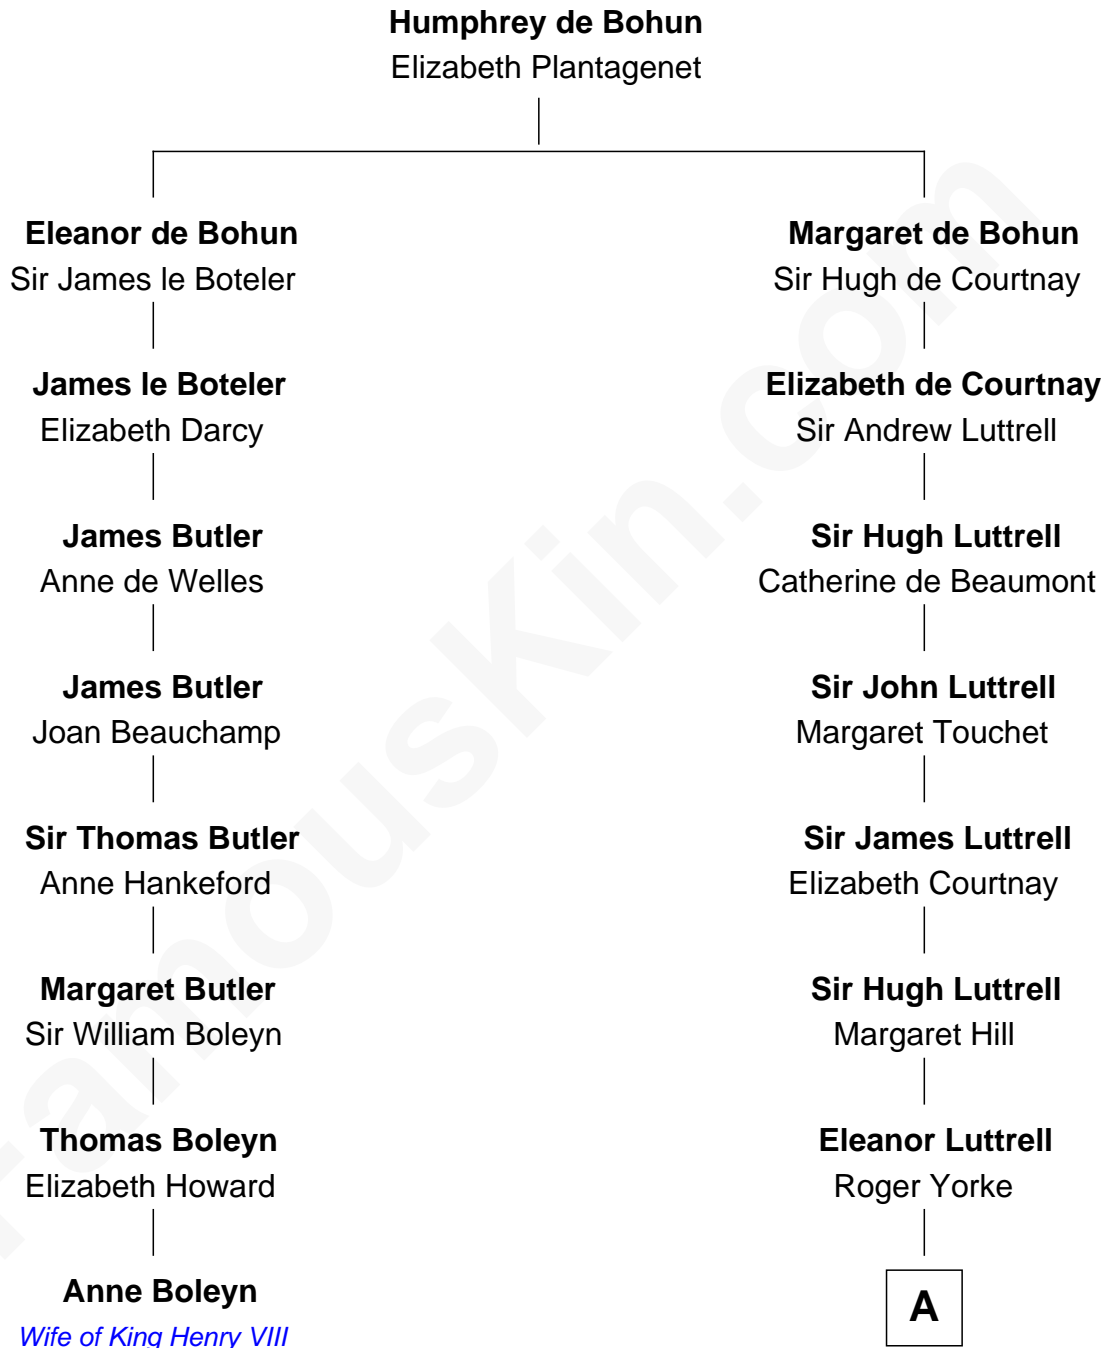

FamousKin.com

Relationship Chart of

Anne Boleyn

2nd Wife of King Henry VIII

7th cousin 9 times removed of

Jane (Appleton) Pierce

First Lady of President Franklin Pierce

A

Elizabeth Yorke

Edmund Percival

Christian Percival

Richard Lowle

Percival Lowell

Rebecca - - - - -

Joanna Lowell

John Oliver