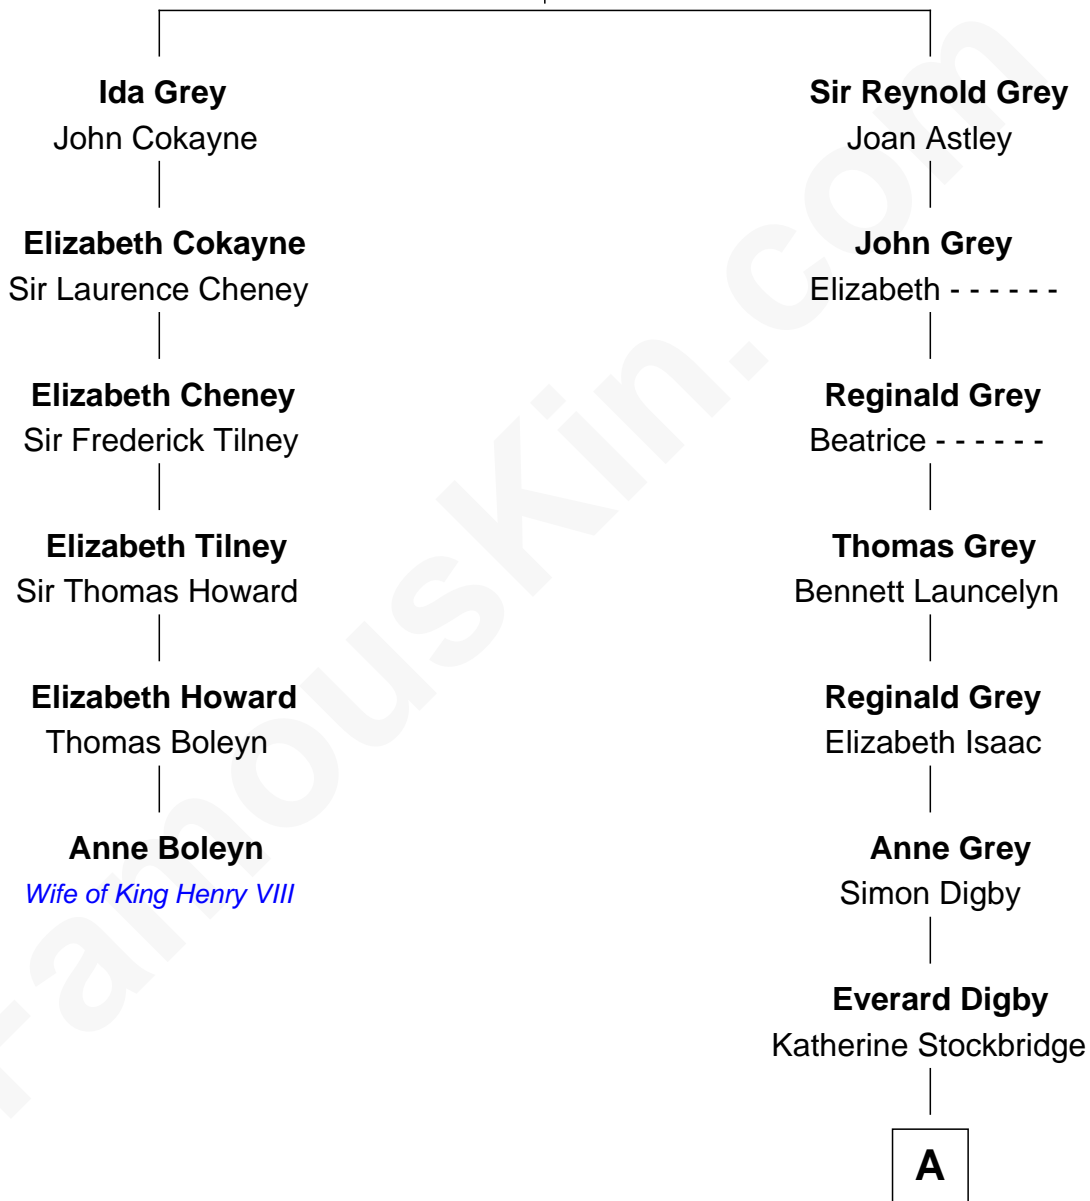

FamousKin.com Relationship Chart of

Anne Boleyn

2nd Wife of King Henry VIII

5th cousin 12 times removed of

Henry Sturgis Morgan

Co-Founder of Morgan Stanley

Sir Reynold de Grey

Eleanor le Strange

A

Elizabeth Digby

Enoch Lynde

Simon Lynde

Hannah Newgate

Nathaniel Lynde

Susannah Willoughby

Elizabeth Lynde