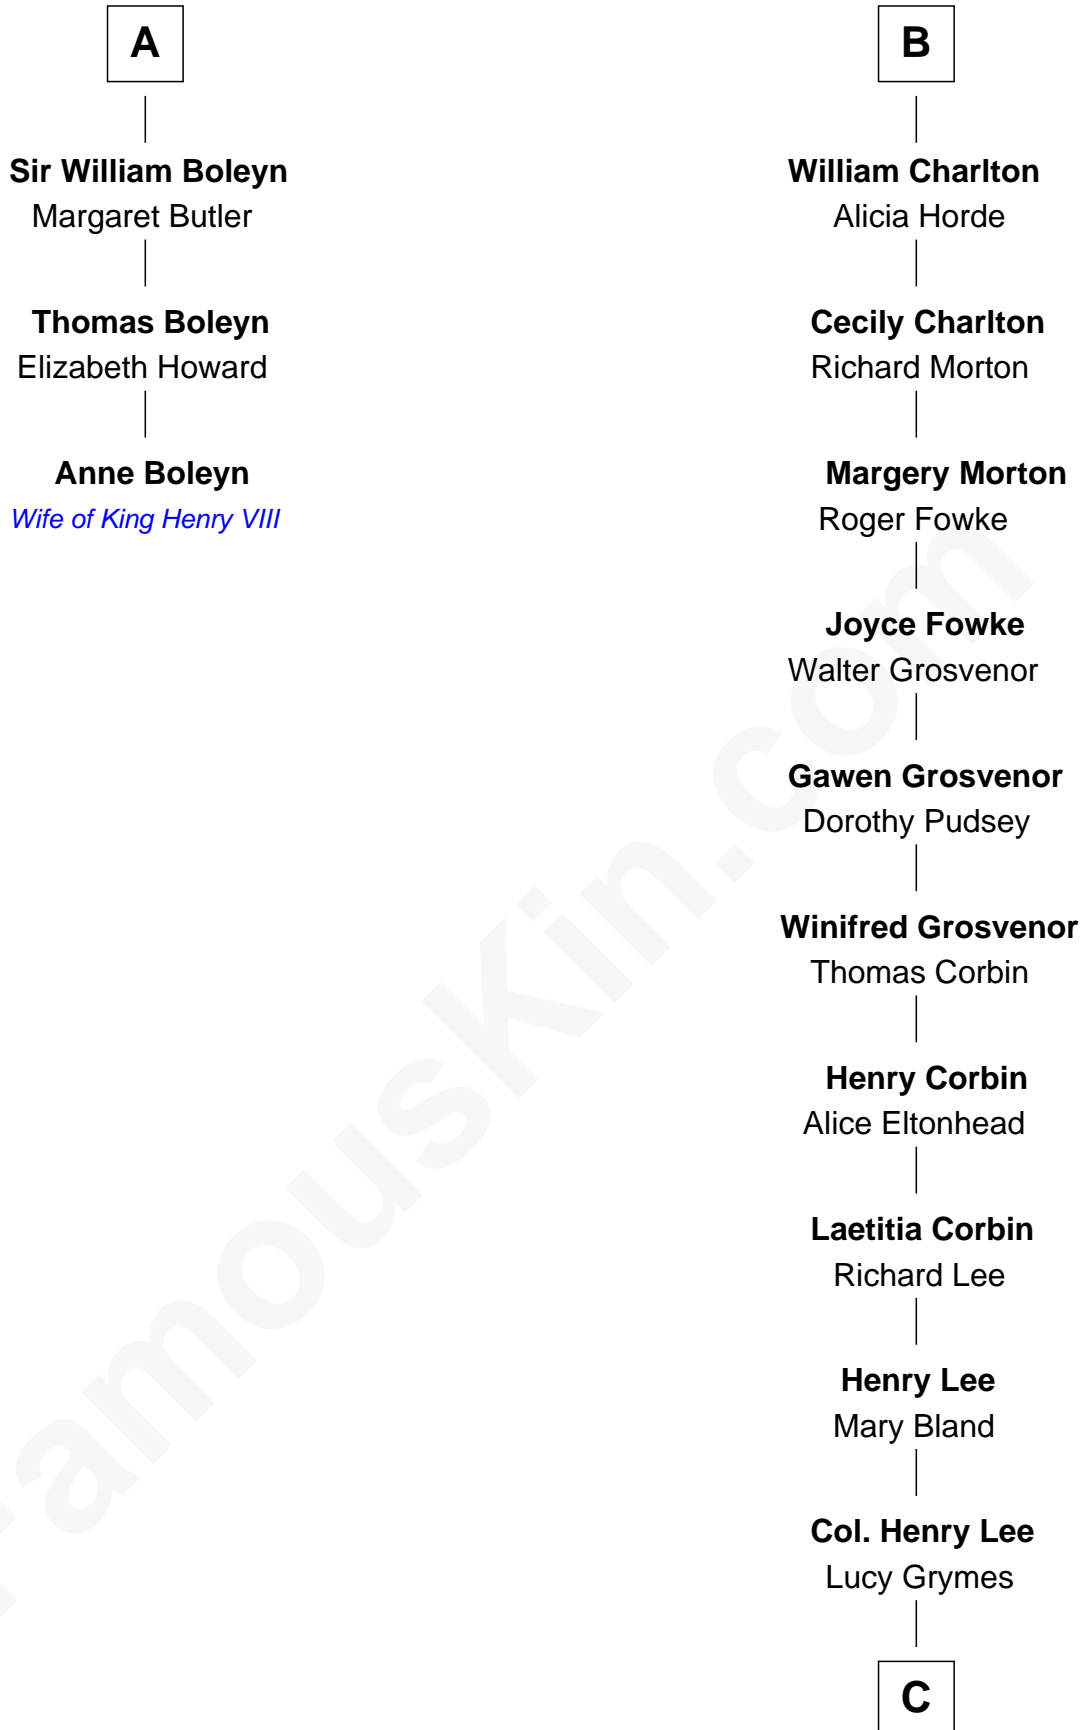

FamousKin.com Relationship Chart of

Anne Boleyn

2nd Wife of King Henry VIII

9th cousin 10 times removed of

Fitzhugh Lee

40th Governor of Virginia

Sir Roger de Somery

Nichole d'Aubenev

Joan de Somery

John IV le Strange

Hawise le Strange

Robert de Felton

Sir John de Felton

Sibyl - - - - -

Sir Thomas de Felton

Joan Walkfare

Margaret - - - - -

Mary Corbet

Robert Charlton

Richard Charlton

Elizabeth Mainwaring

B

C

Maj. Gen. Henry Lee