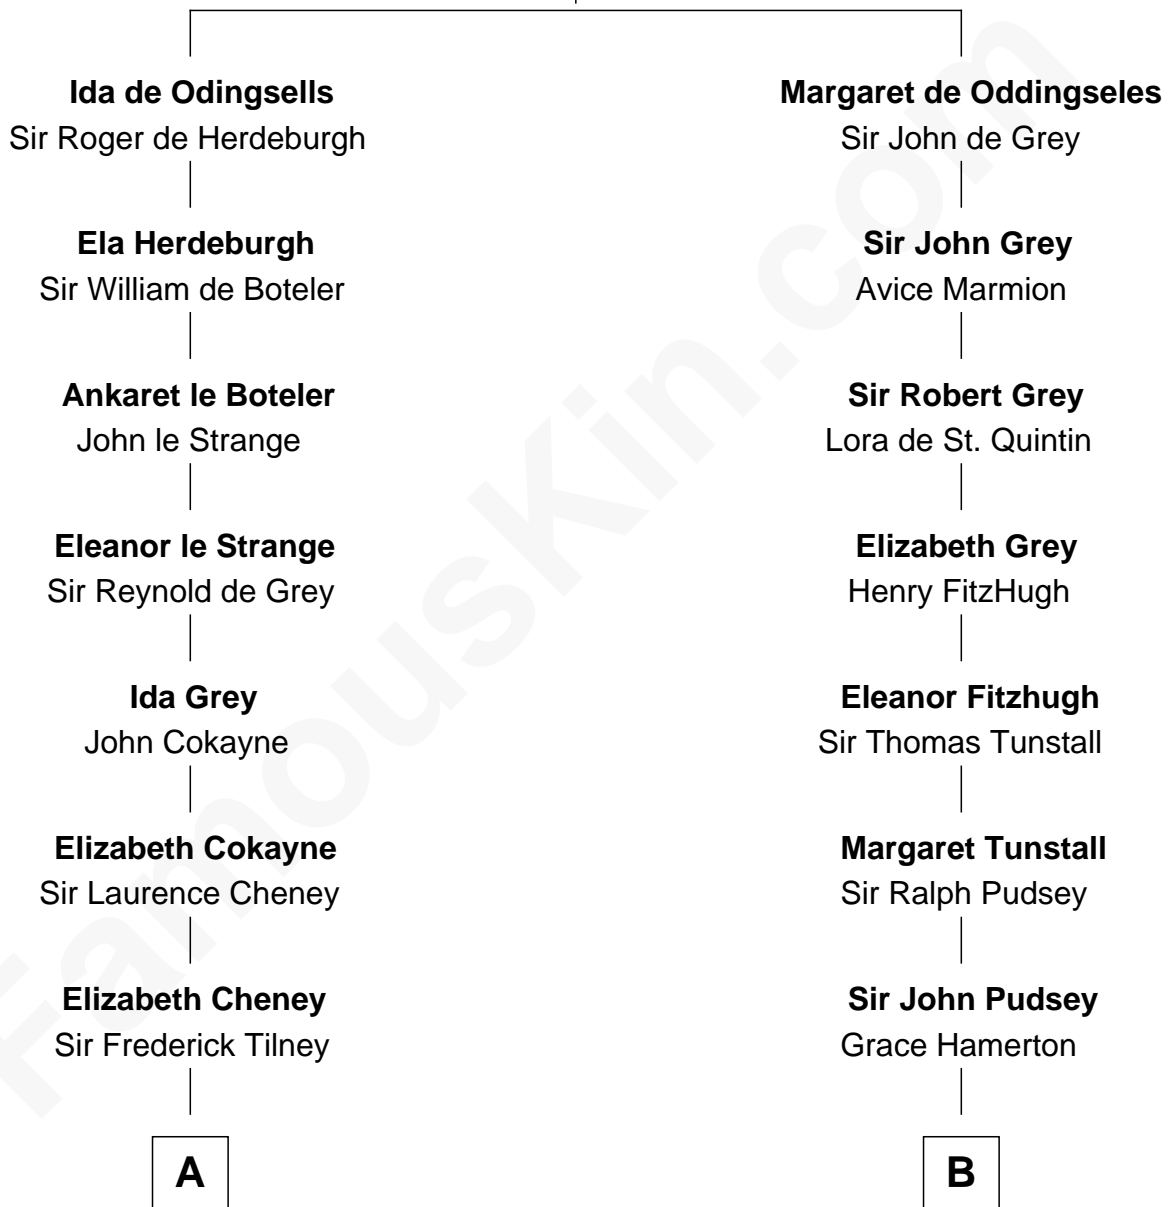

FamousKin.com Relationship Chart of

Anne Boleyn

2nd Wife of King Henry VIII

9th cousin 11 times removed of

Fitzhugh Lee

40th Governor of Virginia

William de Odingsells

Ela FitzWalter