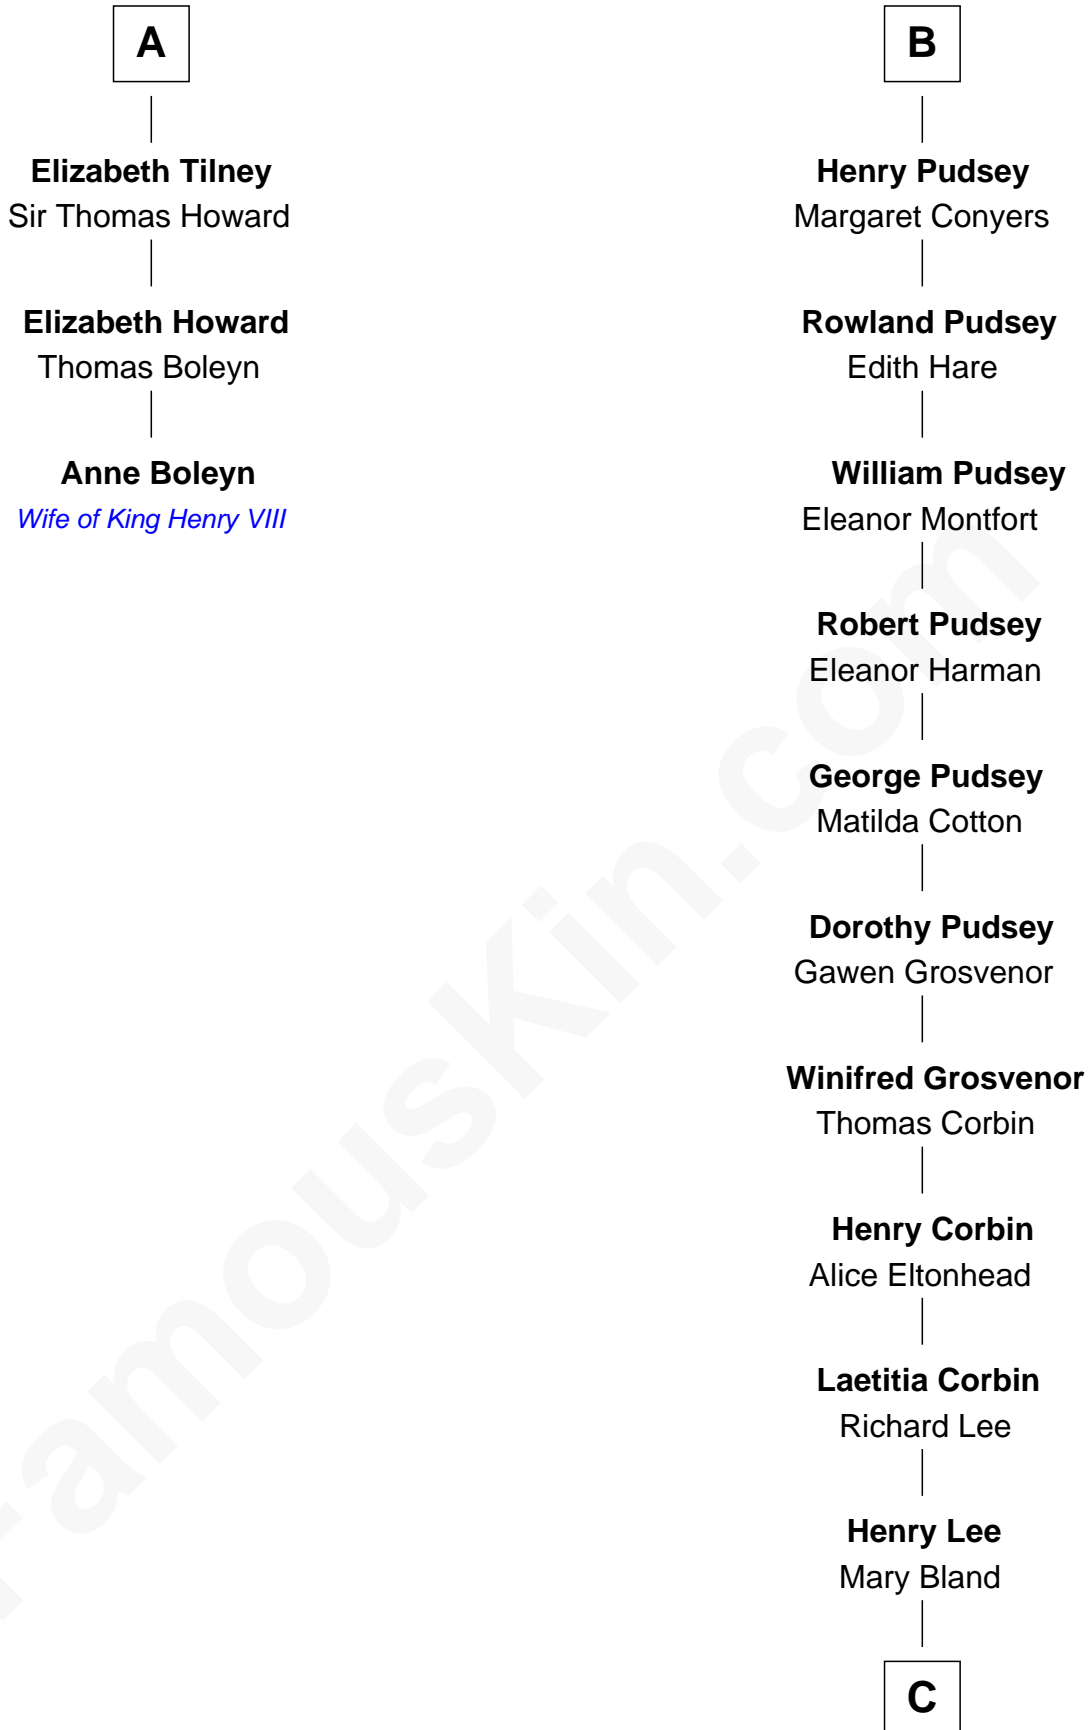

FamousKin.com Relationship Chart of

Anne Boleyn

2nd Wife of King Henry VIII

9th cousin 11 times removed of

Fitzhugh Lee

40th Governor of Virginia

William de Odingsells

Ela FitzWalter