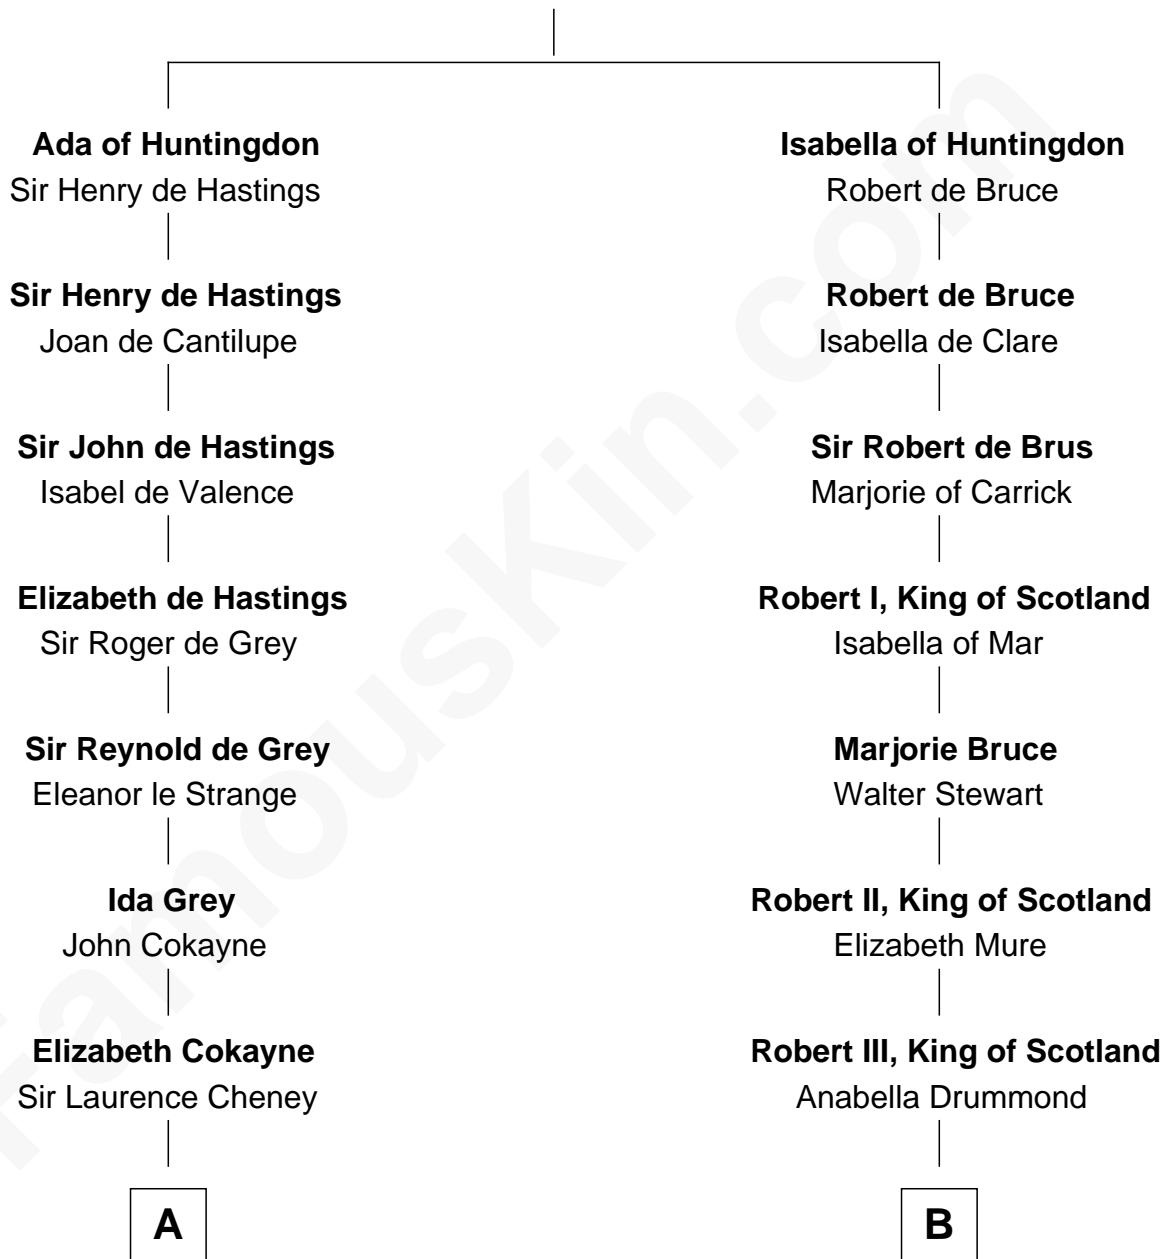

# FamousKin.com Relationship Chart of

**Anne Boleyn**

*2nd Wife of King Henry VIII*

10th cousin 11 times removed of

**Fitzhugh Lee**

*40th Governor of Virginia*

**David of Huntingdon**

Maud of Chester

C

**Anne Catherine Spotswood**

Col. Bernard Moore

**Anne Butler Moore**

Charles Carter

**Anne Hill Carter**

Maj. Gen. Henry Lee

**Sydney Smith Lee**

Anna Maria Mason

**Fitzhugh Lee**

*40th Governor of Virginia*

FamousKin.com