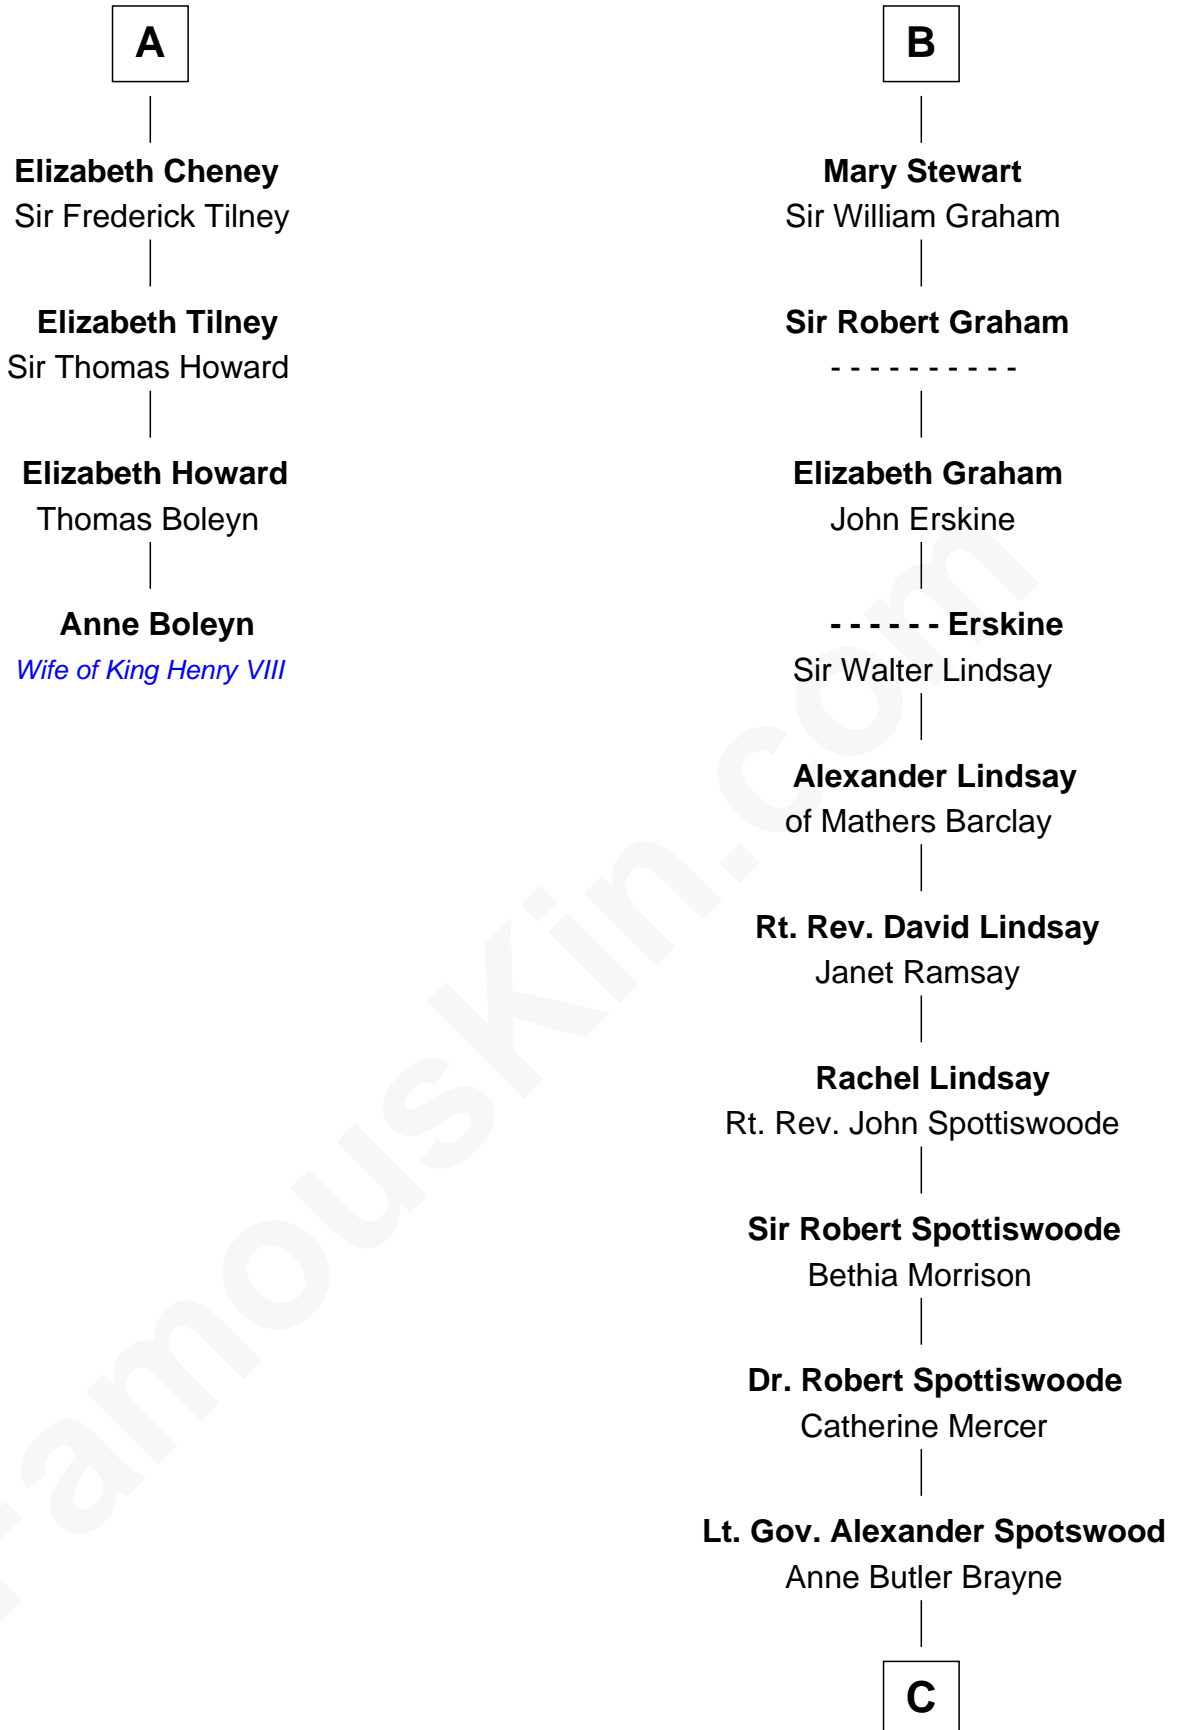

# FamousKin.com Relationship Chart of

**Anne Boleyn**

*2nd Wife of King Henry VIII*

10th cousin 11 times removed of

**Fitzhugh Lee**

*40th Governor of Virginia*

**David of Huntingdon**

Maud of Chester

C

**Anne Catherine Spotswood**

Col. Bernard Moore

**Anne Butler Moore**

Charles Carter

**Anne Hill Carter**

Maj. Gen. Henry Lee

**Sydney Smith Lee**