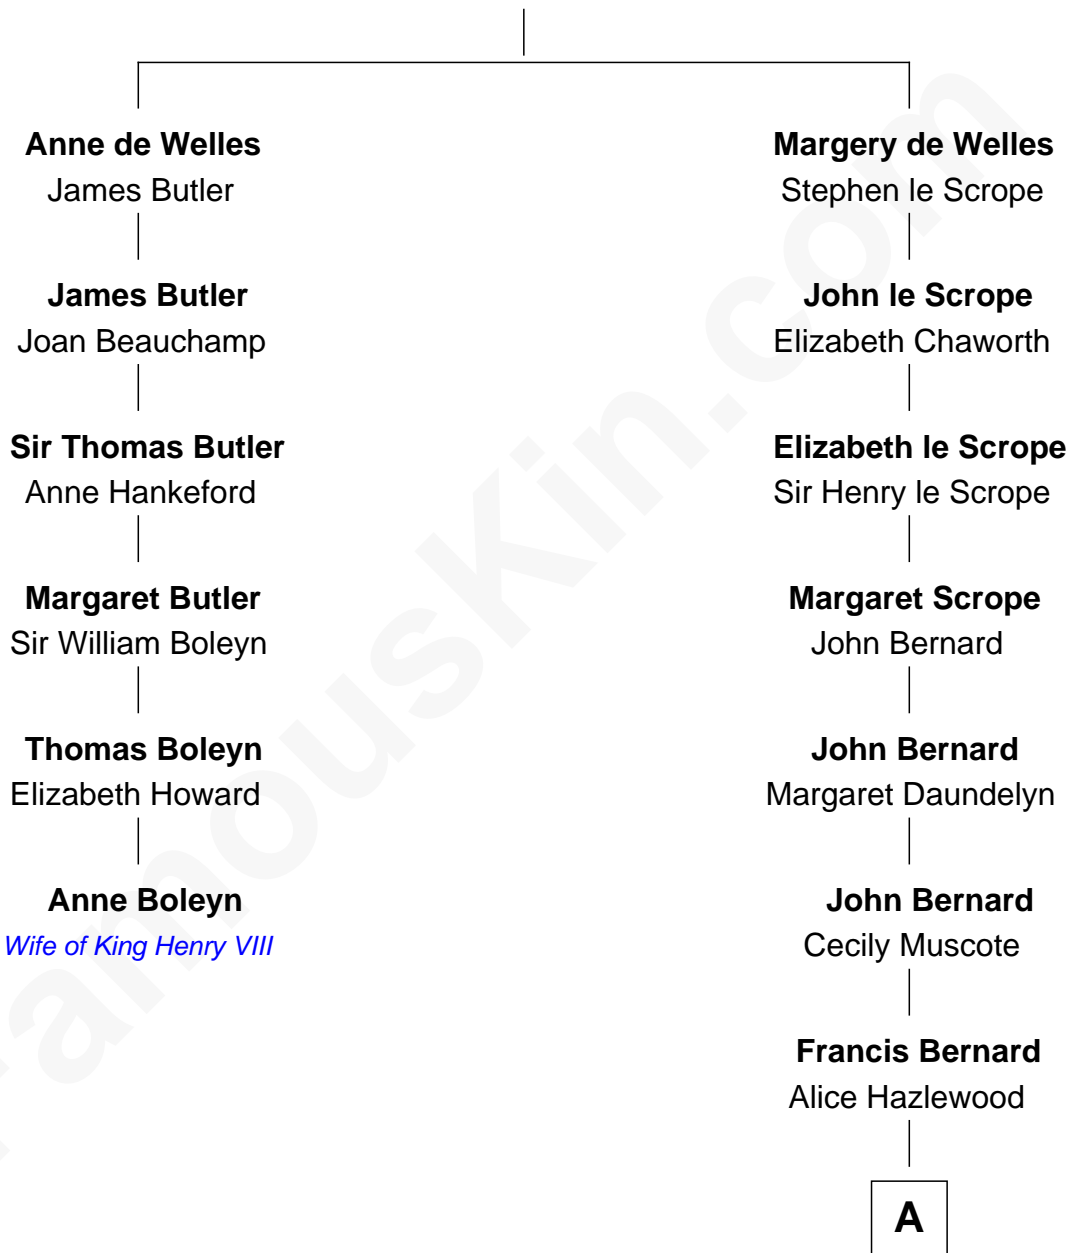

FamousKin.com Relationship Chart of

Anne Boleyn

2nd Wife of King Henry VIII

5th cousin 10 times removed of

Fitzhugh Lee

40th Governor of Virginia

John de Welles

Maud de Roos

A

Sir Francis Bernard

Mary Woolhouse

Col. William Bernard

Lucy Higginson

Elizabeth Bernard

Thomas Todd

Elizabeth Todd

Augustine Moore

Col. Bernard Moore

Anne Catherine Spotswood

Anne Butler Moore

Charles Carter

Anne Hill Carter

Maj. Gen. Henry Lee

Sydney Smith Lee