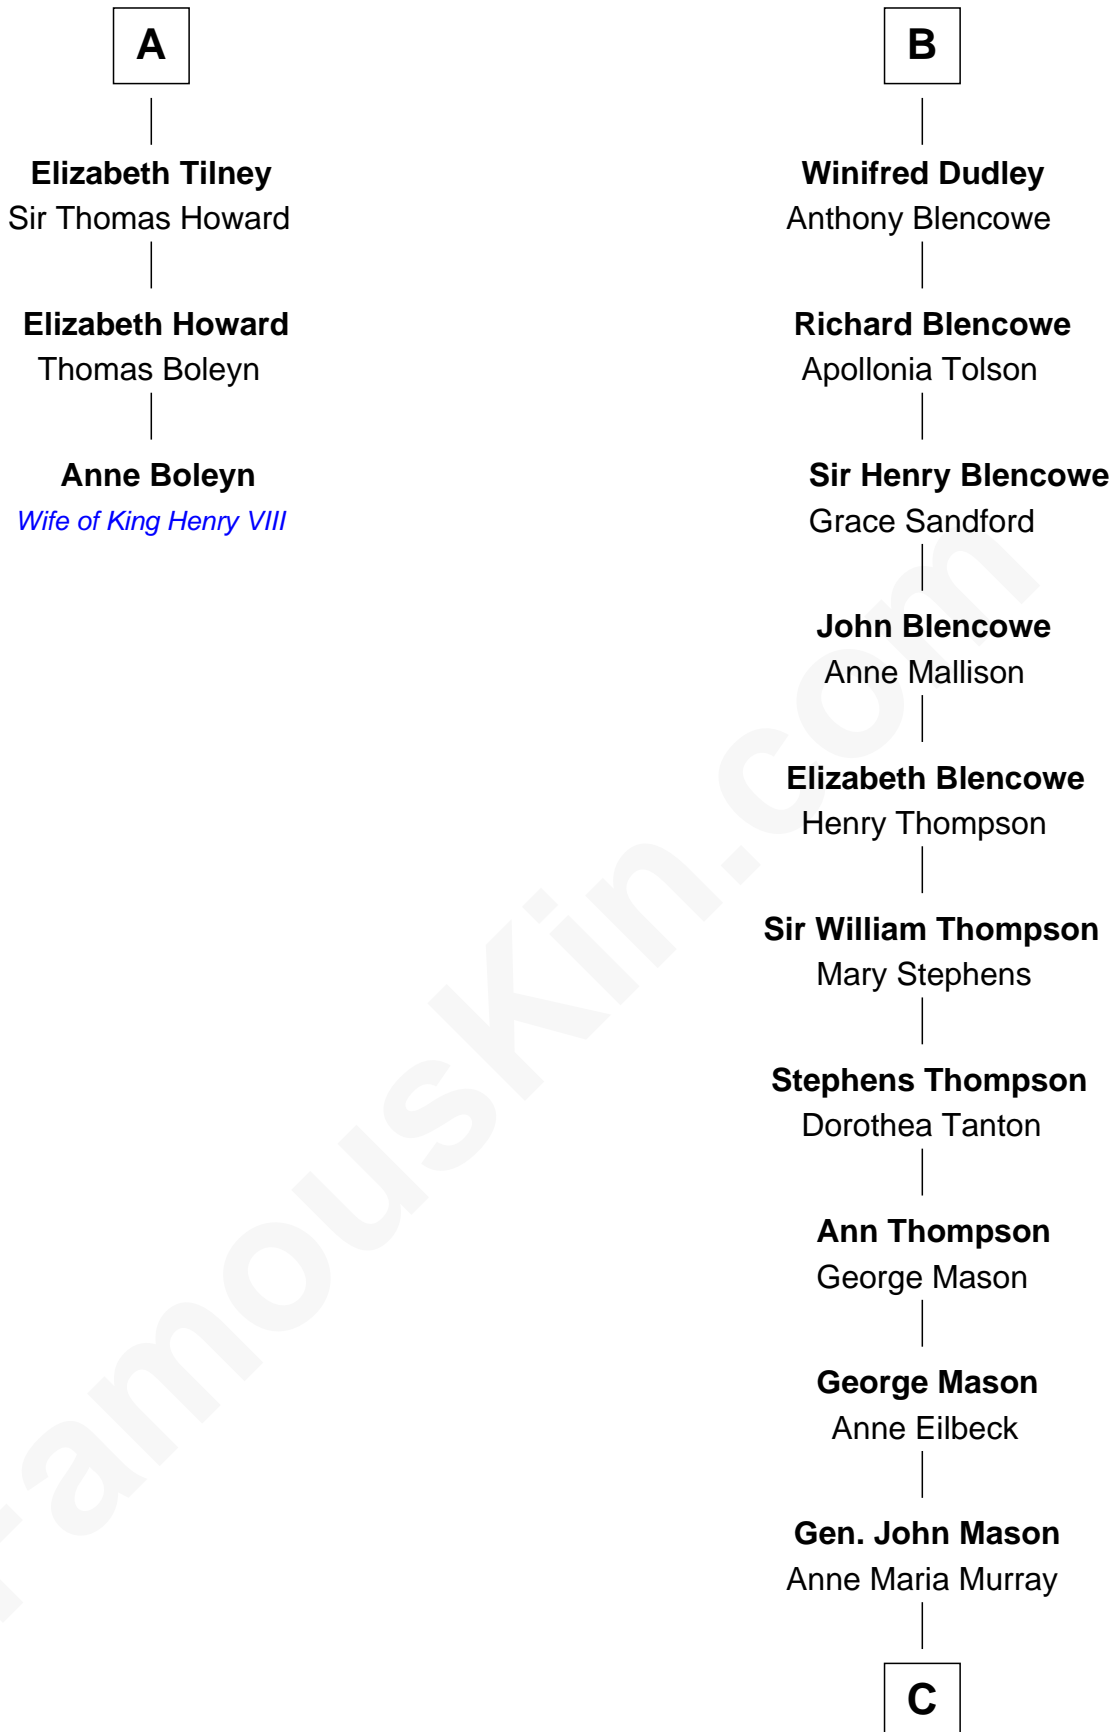

# FamousKin.com Relationship Chart of

**Anne Boleyn**

*2nd Wife of King Henry VIII*

9th cousin 9 times removed of

**Fitzhugh Lee**

*40th Governor of Virginia*

**Sir William de Cantilupe**

Eve de Braiose

**Joan de Cantilupe**  
Sir Henry de Hastings

**Sir John de Hastings**  
Isabel de Valence

**Elizabeth de Hastings**  
Sir Roger de Grey

**Sir Reynold de Grey**  
Eleanor le Strange

**Ida Grey**  
John Cokayne

**Elizabeth Cokayne**  
Sir Laurence Cheney

**Elizabeth Cheney**  
Sir Frederick Tilney

**A**

**Milicent de Cantilupe**  
Eudo la Zouche

**Eve la Zouche**  
Sir Maurice de Berkeley

**Thomas de Berkeley**  
Katherine de Clyvedon

**Sir John Berkeley**  
Elizabeth Betteshorne

**Elizabeth Berkeley**  
Sir John Sutton

**Sir Edmund Sutton**  
Matilda Clifford

**Thomas Dudley**  
Grace Threlkeld

**B**

C

Anna Maria Mason  
Sydney Smith Lee