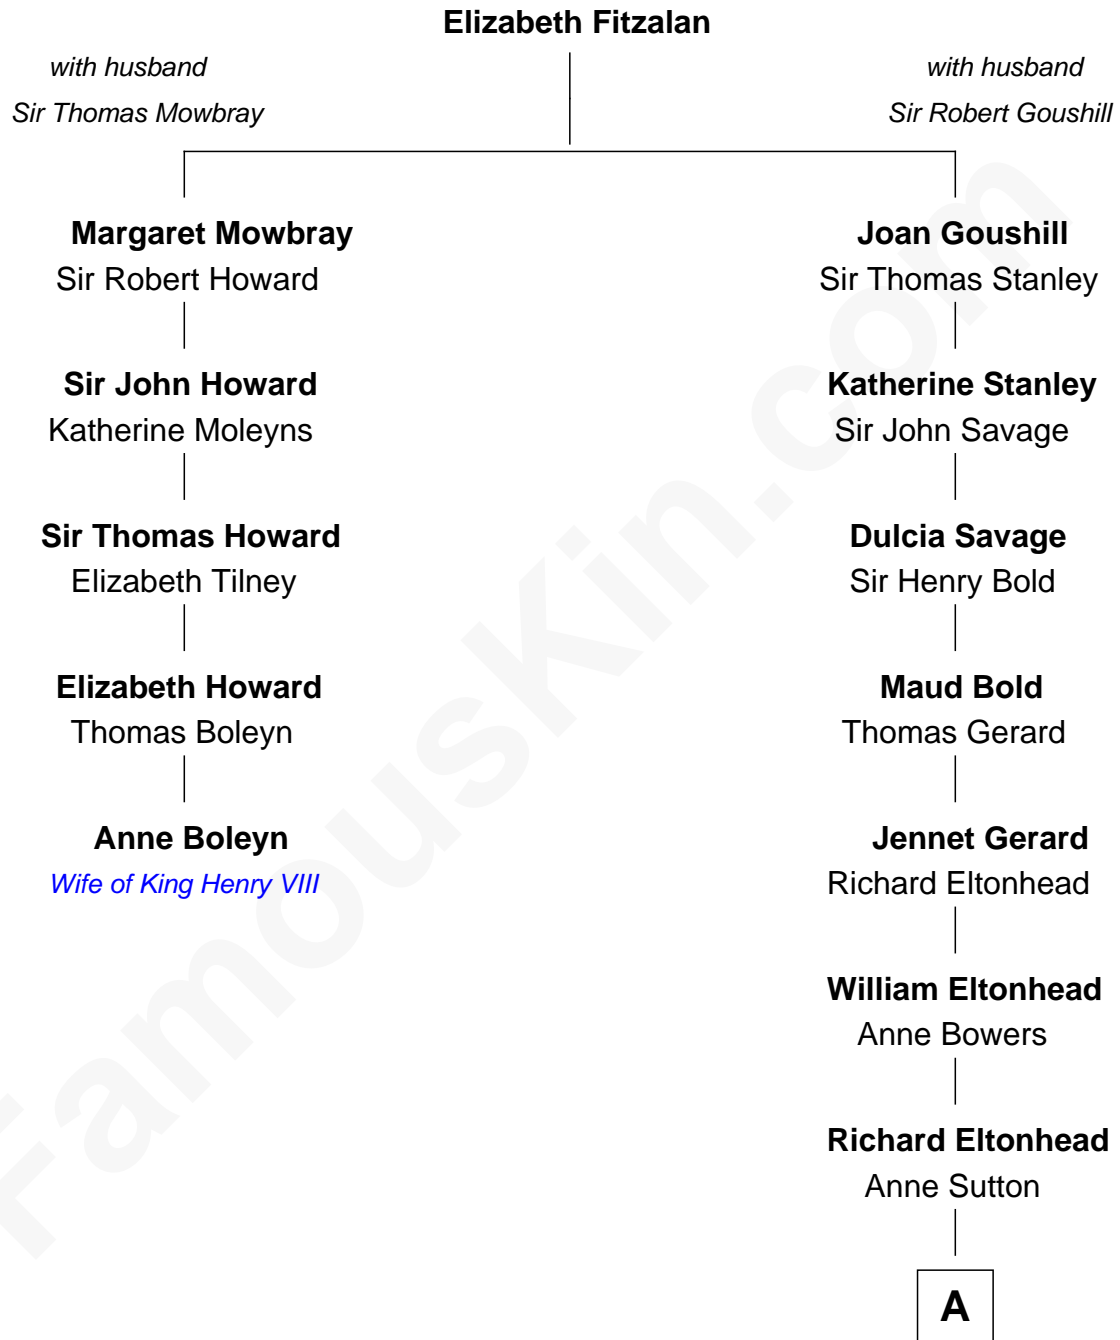

FamousKin.com Relationship Chart of

Anne Boleyn

2nd Wife of King Henry VIII

4th cousin 9 times removed of

Fitzhugh Lee

40th Governor of Virginia

A

Alice Eltonhead