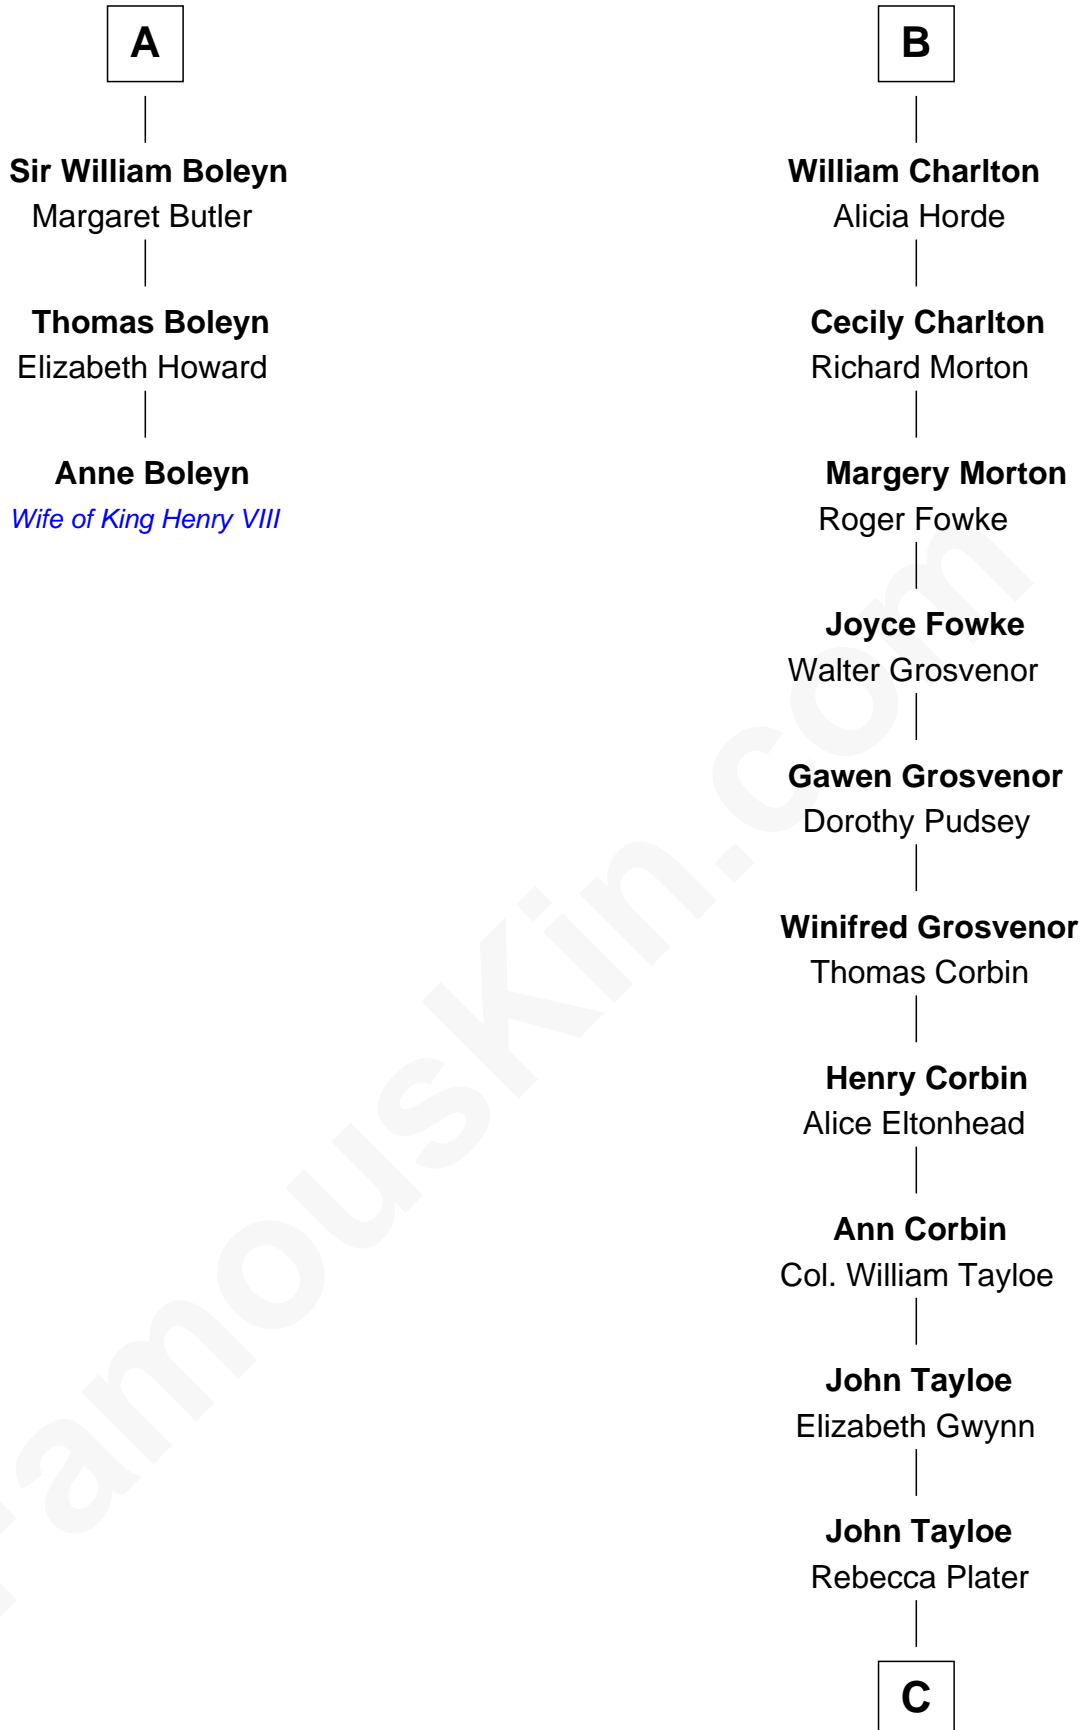

FamousKin.com Relationship Chart of

Anne Boleyn

2nd Wife of King Henry VIII

9th cousin 9 times removed of

Edward Lloyd V

13th Governor of Maryland

Sir Roger de Somery

Nichole d'Aubenev

C

Elizabeth Tayloe
Col. Edward Lloyd

Edward Lloyd V
13th Governor of Maryland

FamousKin.com