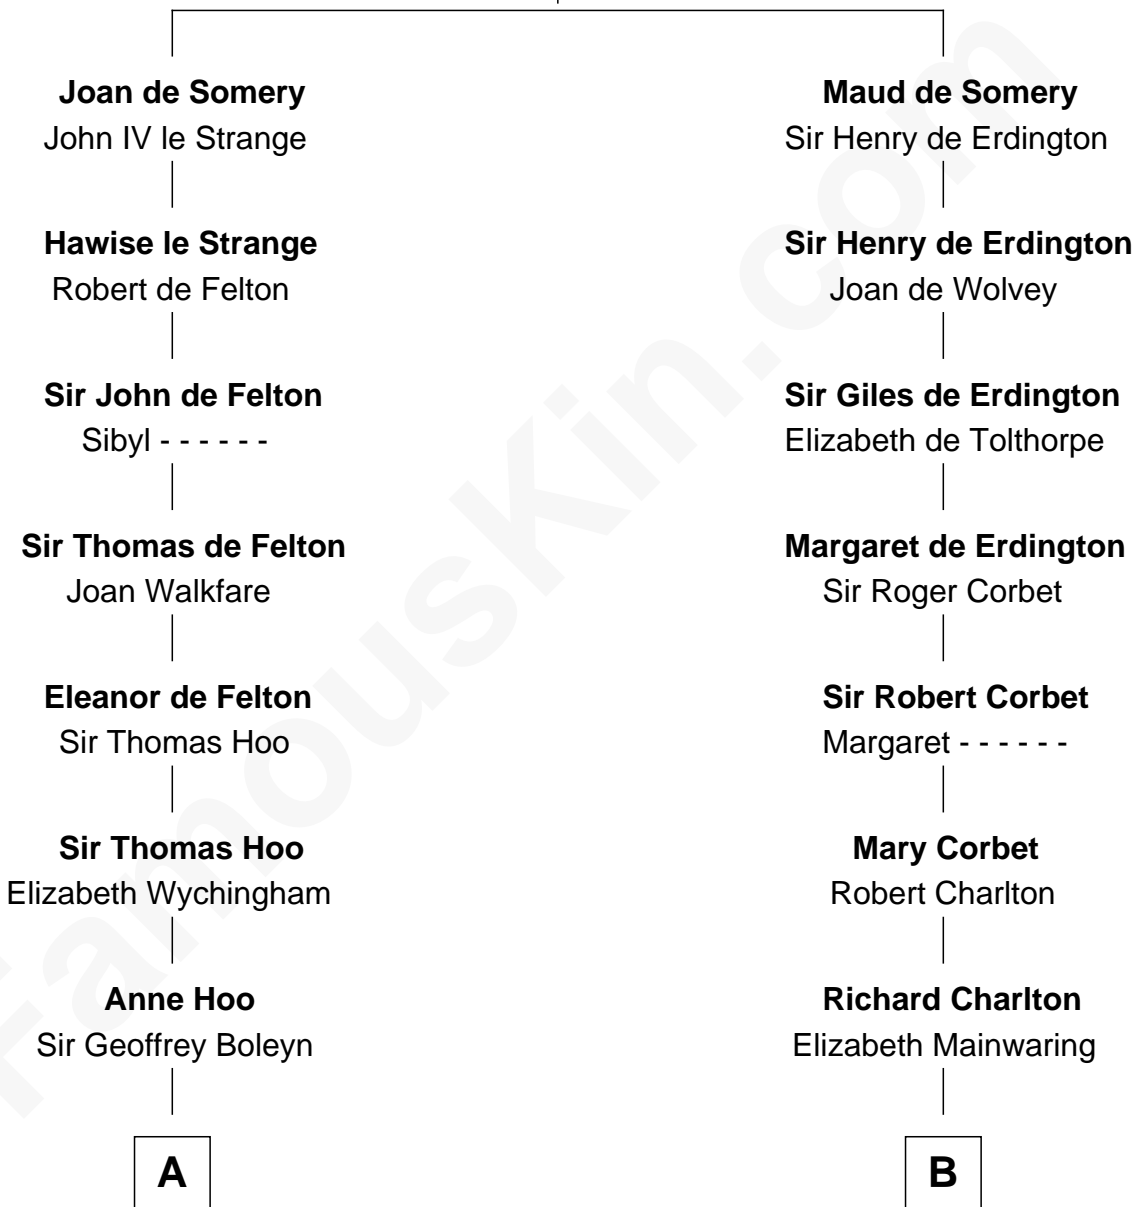

FamousKin.com Relationship Chart of

Anne Boleyn

2nd Wife of King Henry VIII

9th cousin 11 times removed of

Henry Lloyd

40th Governor of Maryland

Sir Roger de Somery

Nichole d'Aubenev

C

Elizabeth Tayloe
Col. Edward Lloyd

Col. Edward Lloyd
Sally Scott Murray

Daniel Lloyd
Catherine Henry

Henry Lloyd
40th Governor of Maryland

FamousKin.com