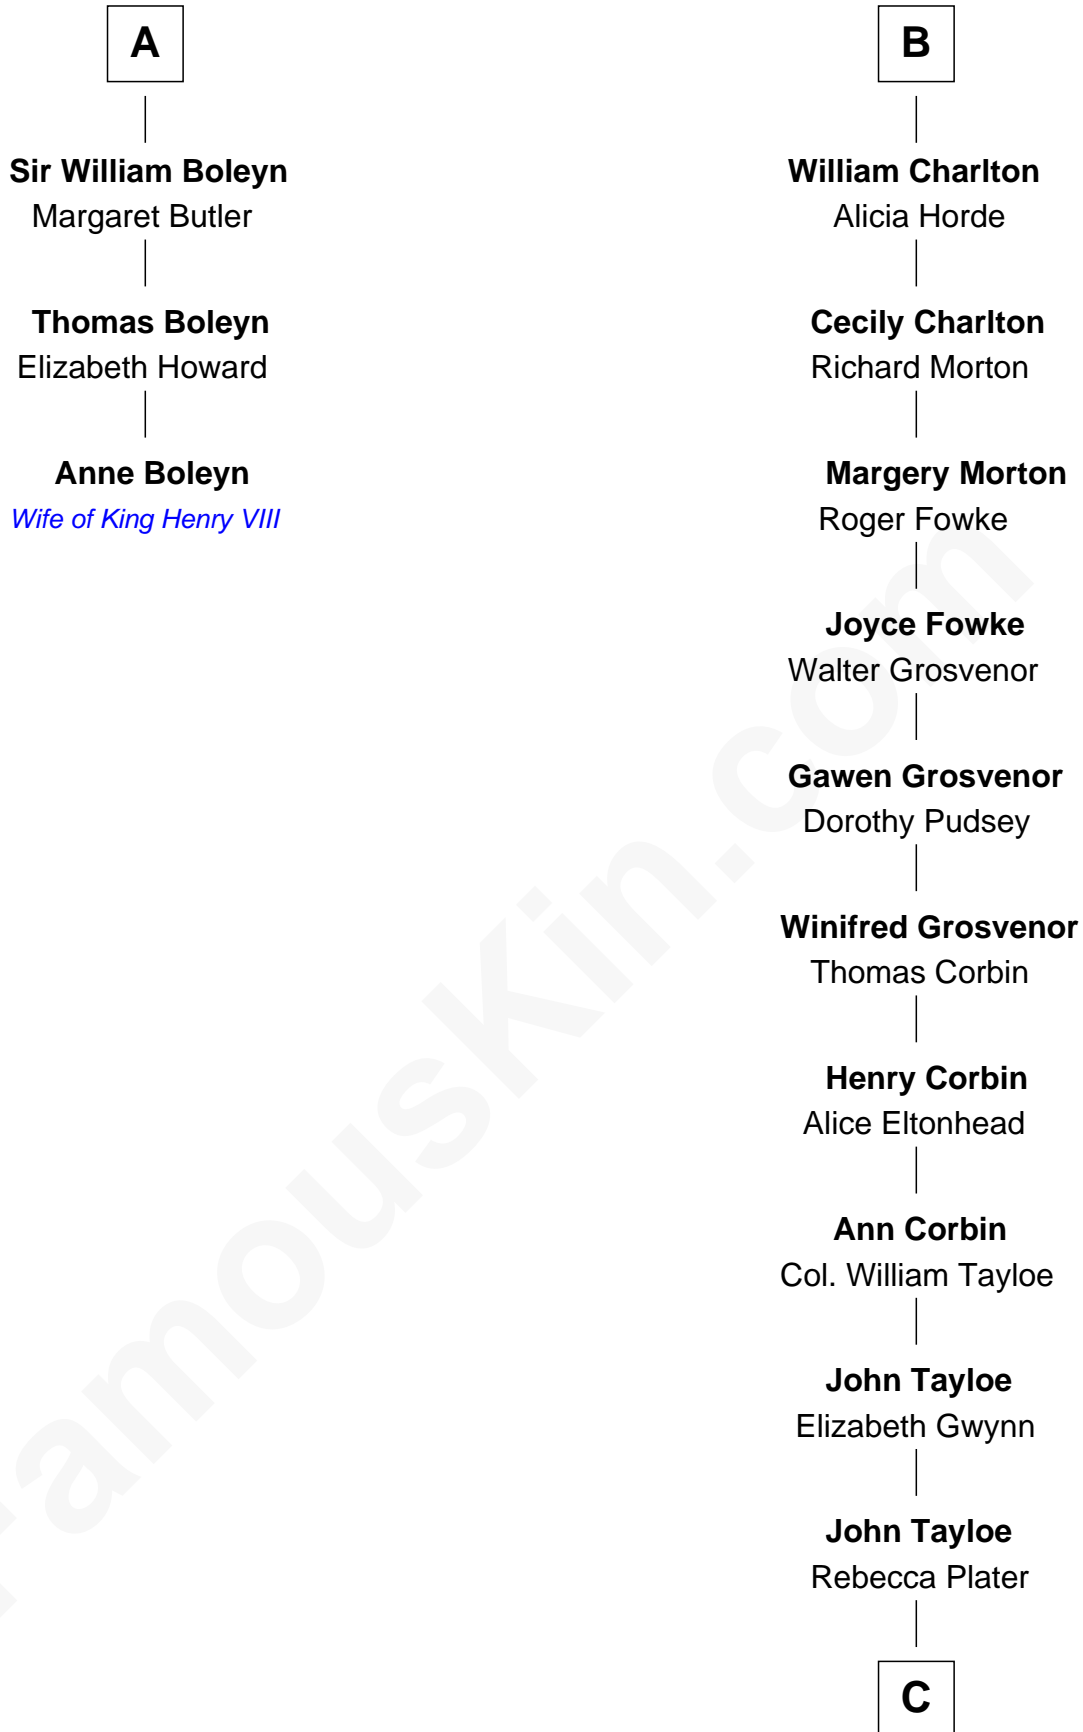

FamousKin.com Relationship Chart of

Anne Boleyn

2nd Wife of King Henry VIII

9th cousin 11 times removed of

Henry Lloyd

40th Governor of Maryland

Sir Roger de Somery

Nichole d'Aubenev

C

Elizabeth Tayloe
Col. Edward Lloyd

Col. Edward Lloyd
Sally Scott Murray

Daniel Lloyd
Catherine Henry

Henry Lloyd
40th Governor of Maryland

FamousKin.com