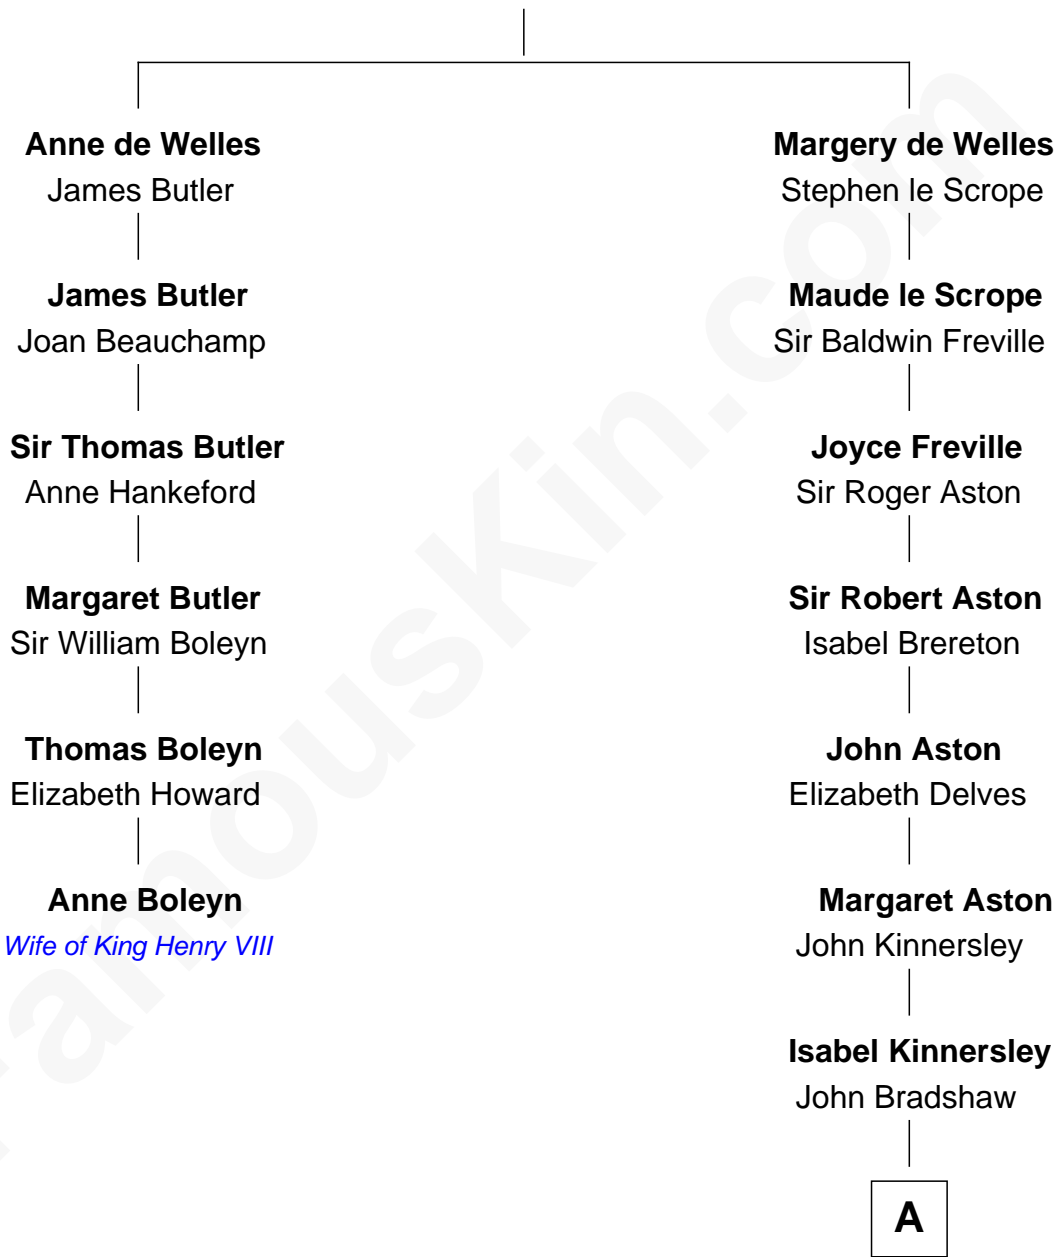

FamousKin.com Relationship Chart of

Anne Boleyn

2nd Wife of King Henry VIII

5th cousin 14 times removed of

Henry Lloyd

40th Governor of Maryland

John de Welles

Maud de Roos

A

Anne Bradshaw

John Fowke

Roger Fowke

Margery Morton

Joyce Fowke

Walter Grosvenor

Gawen Grosvenor