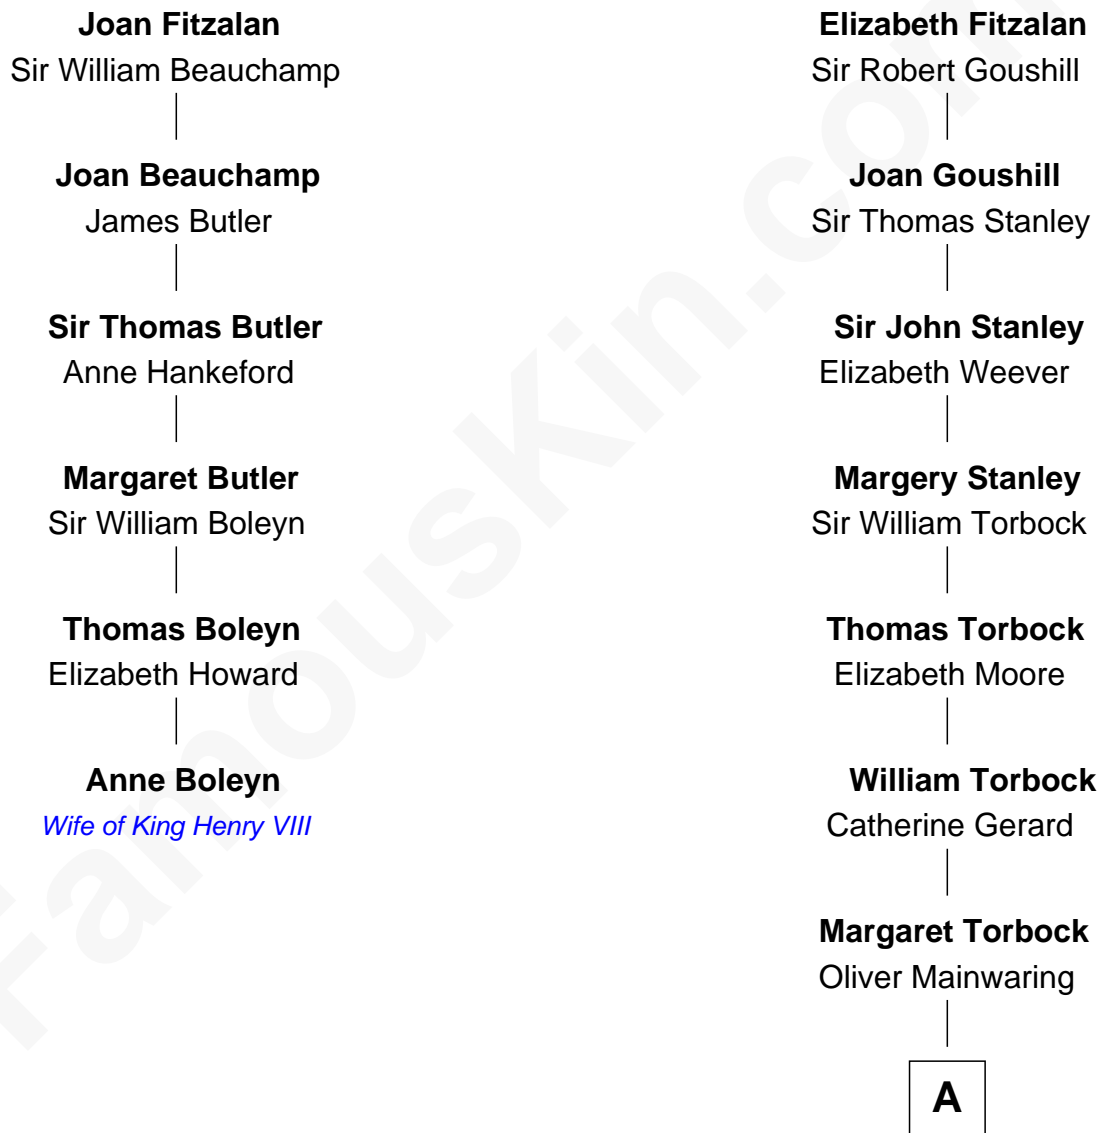

FamousKin.com Relationship Chart of

Anne Boleyn

2nd Wife of King Henry VIII

5th cousin 10 times removed of

Henry Lloyd

40th Governor of Maryland

Sir Richard Fitzalan

Elizabeth de Bohun