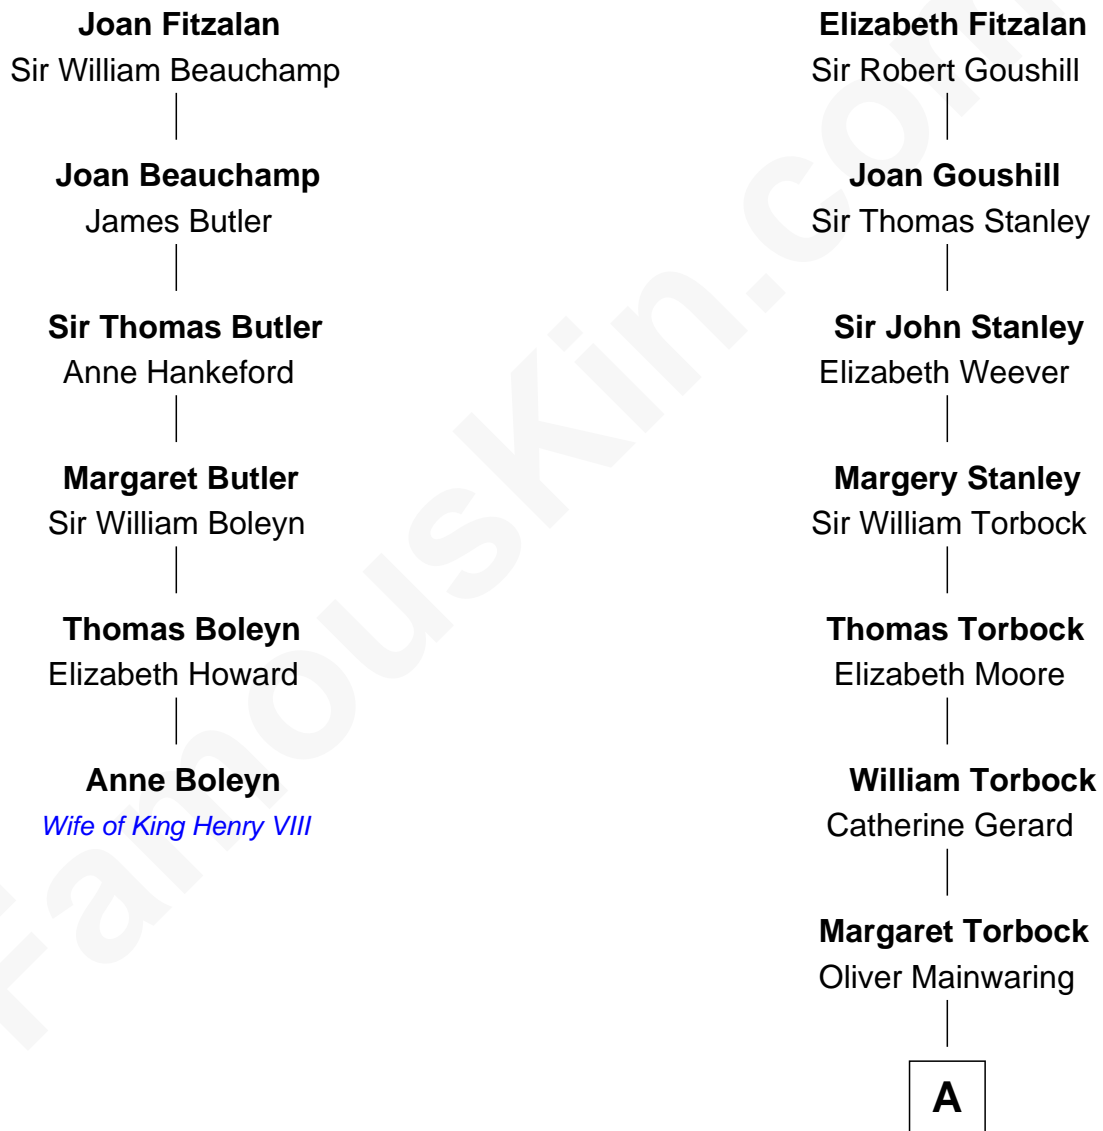

FamousKin.com Relationship Chart of

Anne Boleyn

2nd Wife of King Henry VIII

5th cousin 8 times removed of

Charles Goldsborough

16th Governor of Maryland

Sir Richard Fitzalan

Elizabeth de Bohun

A

Mary Mainwaring

Benjamin Gill

Anna Maria Gill

James Neale

Henrietta Maria Neale

Col. Philemon Lloyd

Anna Maria Lloyd