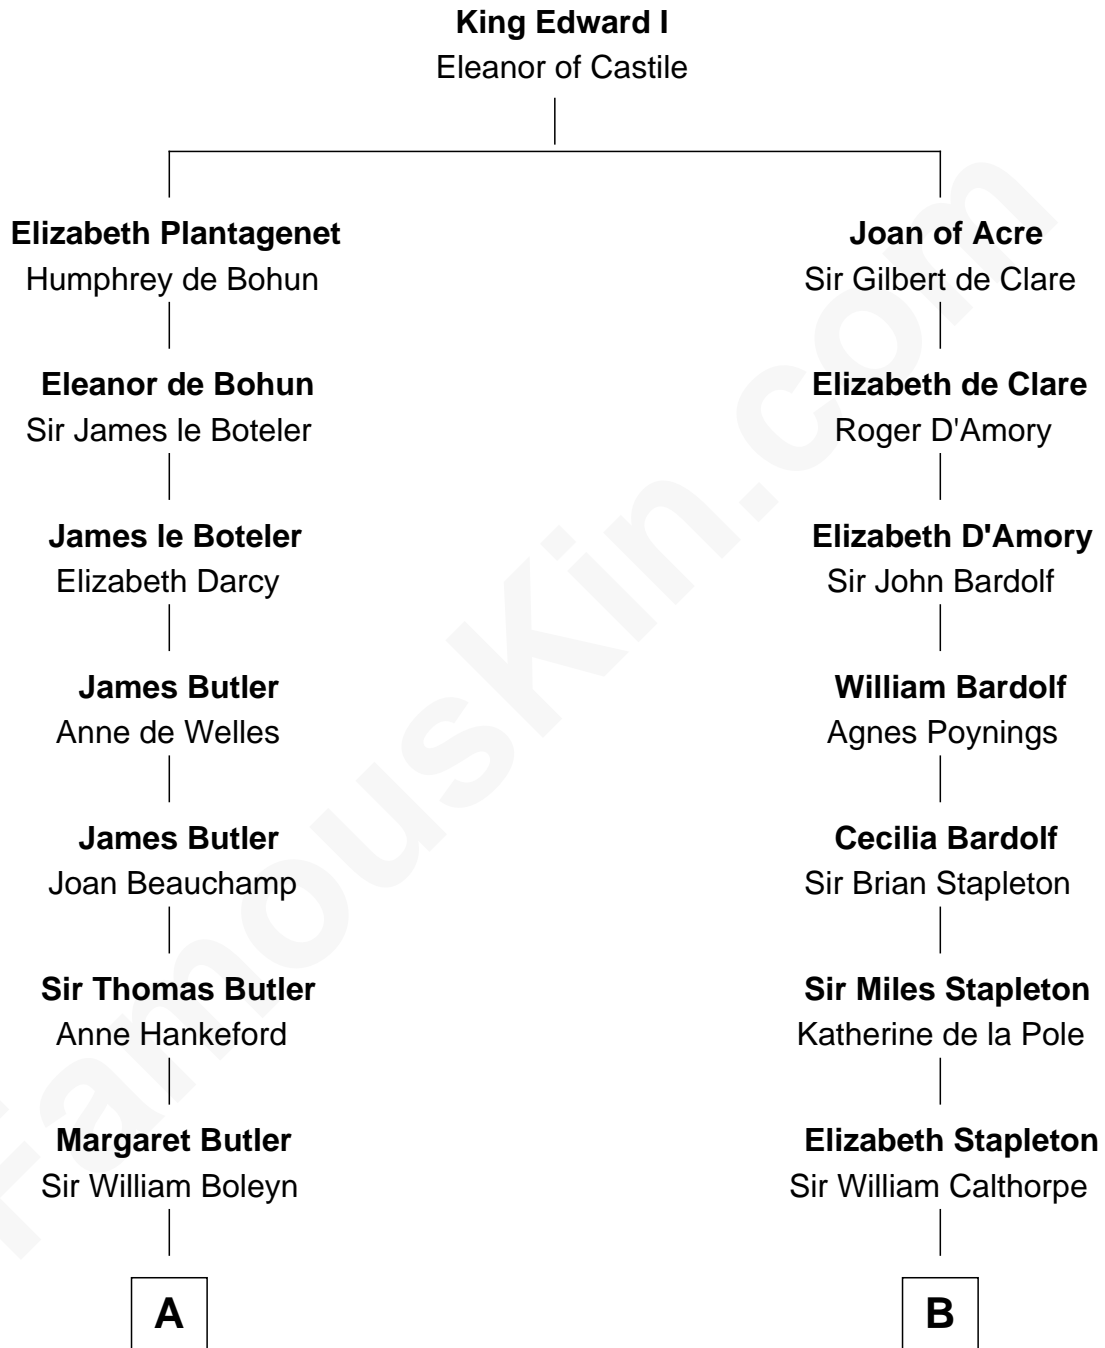

FamousKin.com Relationship Chart of

Anne Boleyn

2nd Wife of King Henry VIII

8th cousin 9 times removed of

Charles Carnan Ridgely

15th Governor of Maryland

A

Thomas Boleyn
Elizabeth Howard

Anne Boleyn
Wife of King Henry VIII

B

Anne Calthorpe
Sir Robert Drury

Elizabeth Drury
Sir Philip Boteler

Sir John Boteler
Grizel Roche

Sir Henry Boteler
Alice Pulter

Anne Boteler
Tyringham Norwood

Probable